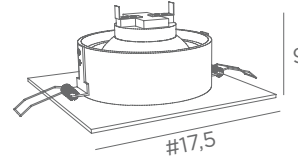

CEILING - RECESSED WITH SPOTLIGHT

AR111

DIM

TRANSFO
12V

All AR111 bulbs are dimmable.
Consult your supplier to use
a compatible dimmer

PORTOFINO

5920 001 Structured white	5920 002 Structured black	5920 025 Brushed brass	5920 028 Light bronze	5920 029 Brushed bronze	5920 032 Brushed chrome

1x AR111 (bulb to fix with clip)
Delivered with a transformer 60VA/230/12V
Driver sizes : 7,8x3,2x2,2 cm
Compatible for bulb from 8W-LED to 50W-halo
Placement with clips in a round ceiling cutout

Ø160mm

Ø120

#17,5

#17,5

9