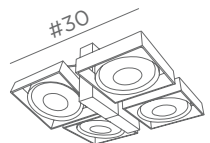

CEILING SPOTLIGHTS

WITH ADJUSTABLE SPOTLIGHTS

AR111

DIM

FOR LED BULBS

TRANSFO 12V

All AR111 bulbs are dimmable. Consult your supplier to use a compatible dimmer

13,5

13,5

SARGAS 4

5474 001
Structured white

5474 002
Structured black

5474 029
Brushed bronze

5474 032
Brushed chrome

4x AR111

4x transfos 60VA/230/12V compatible for bulb from 8W-LED to 50W-halo

SARGAS 3

5473 001
Structured white

5473 002
Structured black

5473 029
Brushed bronze

5473 032
Brushed chrome

3x AR111

3x transfos 60VA/230/12V compatible for bulb from 8W-LED to 50W-halo

Photos : Sargas 3/29 & Sargas 4/32