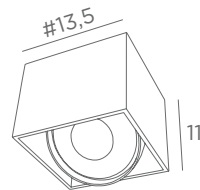

All AR111 bulbs are dimmable. Consult your supplier to use a compatible dimmer