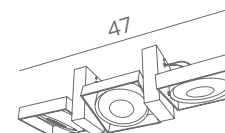

13,5

SARGAS 4

5474 001
Structured white

5474 002
Structured black

5474 029
Brushed bronze

5474 032
Brushed chrome

4x AR111

4x transfos 60VA/230/12V compatible for bulb from 8W-LED to 50W-halo