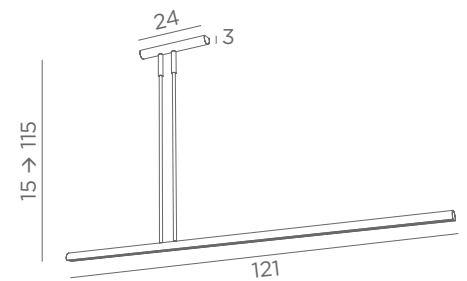

AXELL 120

4691 025 Brushed brass	4691 028 Light bronze	4691 029 Brushed bronze	4691 033 Brushed nickel

Integrated 230V LED module
28,8W - 2652lm - 2700°K
Distance between tubes : 5 cm
Adjustable height