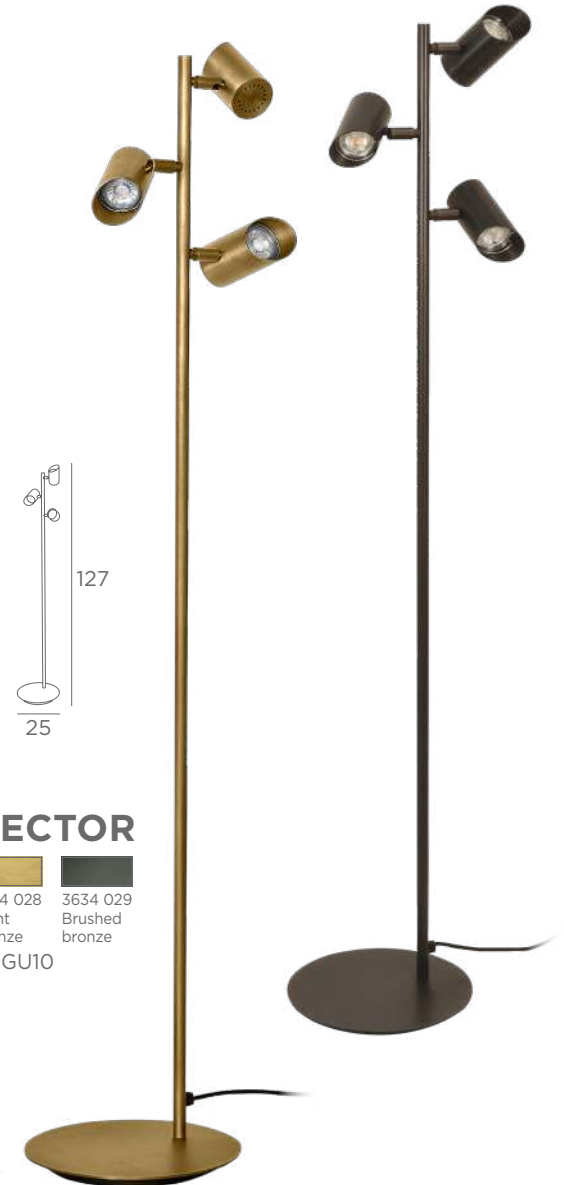

2x GU10
Adjustable
tablet height

HECTOR

3634 028
Light
bronze

3634 029
Brushed
bronze

3x GU10

FLOOR LAMPS

WITH SPOTLIGHT/REFLECTOR

FOOT SWITCH