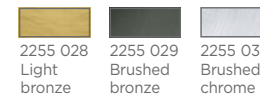

MENNA 1 o

2255 028 Light bronze
2255 029 Brushed bronze
2255 032 Brushed chrome

1x E27

Lampshade MENNA 1 o
Ø 18-28-21 cm
Lampshade code : 2258
+ fabric code