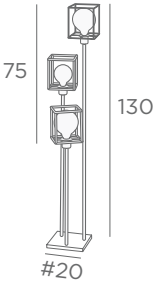

FLOOR LAMPS

WITH DECORATIVE BULBS

E27

FOR LED BULBS

FOOT SWITCH

To add :
KERMA STRUCTURE
#15-15-17 cm
Black : 4999 002
Gold : 4999 025
GOLD BULBS
Ø95 mm : 6833 000
Ø125 mm : 6834 000

NOUKAR
+ Kerma structures

3460 029
Brushed
bronze
3x E27