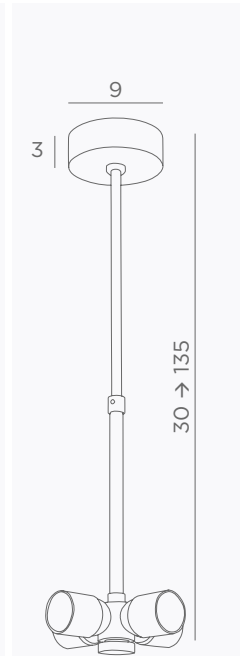

SUSPENSION GOLIATH

1. 4082 029 Brushed bronze
   - 4082 033 Brushed nickel
2. Nourrice : 4x E27
   To be used with big lampshades (Ø100 cm or more)