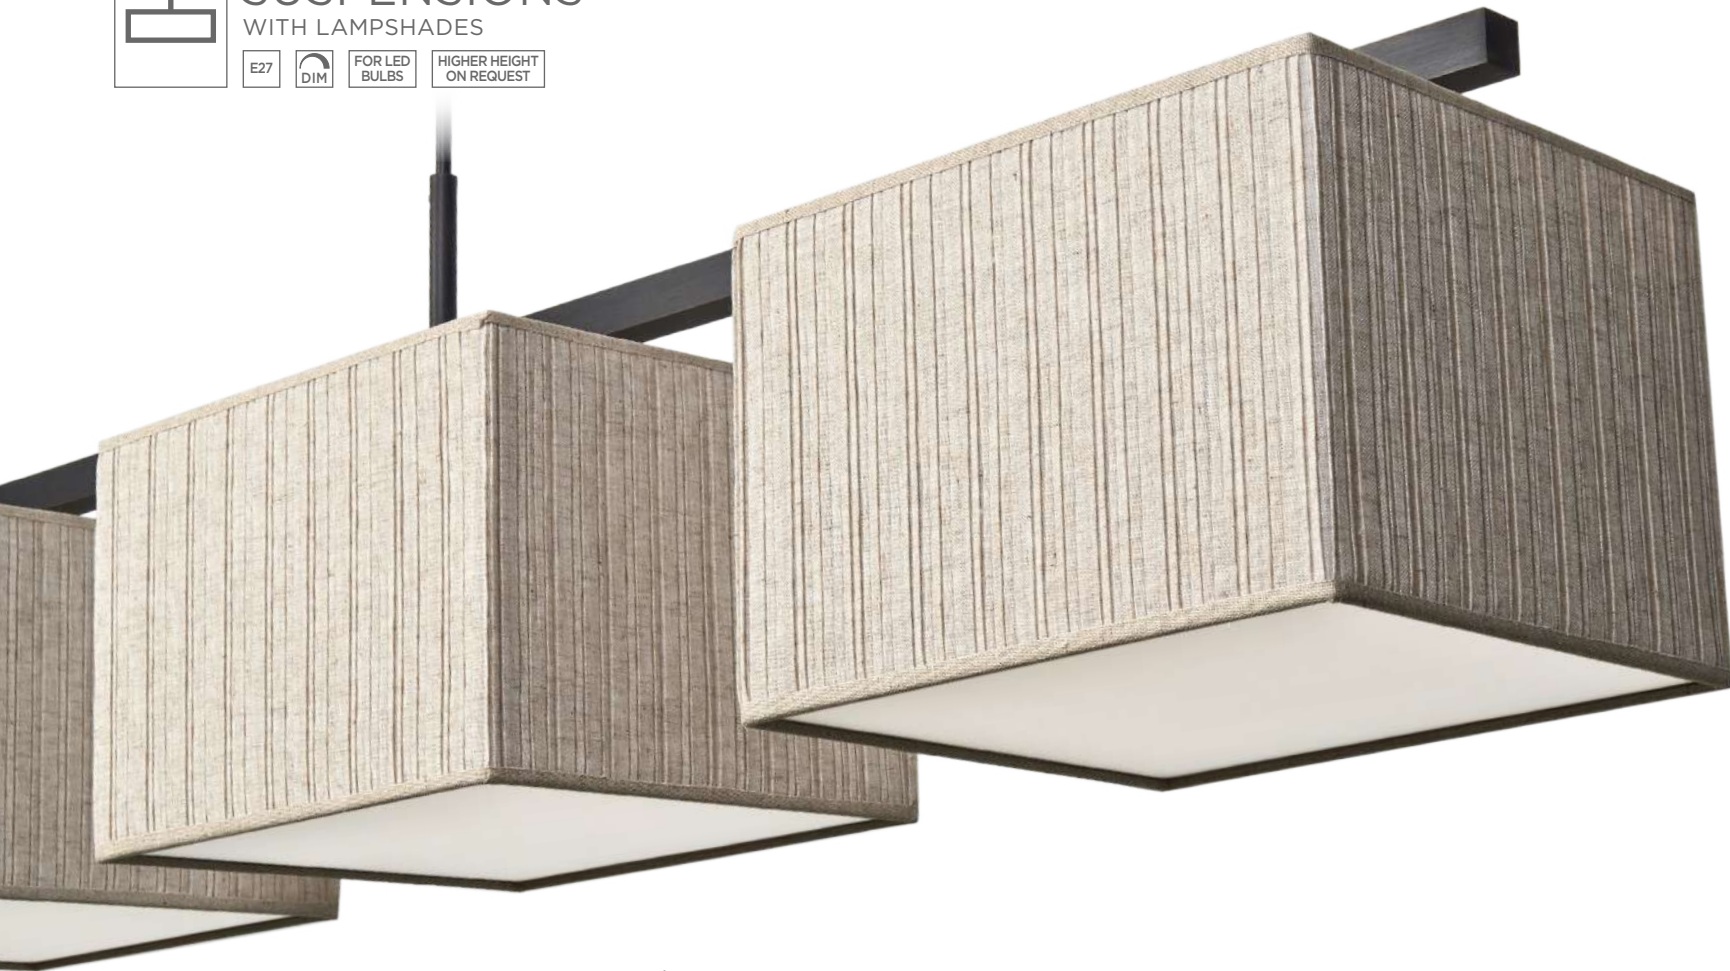

SUSPENSIONS

WITH LAMP SHADES

E27

FOR LED BULBS

HIGHER HEIGHT ON REQUEST

ASSIOUT 3

4415 029
Brushed
bronze

3x E27

Distance between fittings : 42,5 cm

Distance between tubes : 37 cm

Adjustable height

Lampshade ASSIOUT

□ 25x17-25x17-18 cm

+ integral diffuser

Lampshade code : 4417

+ fabric code (x3)