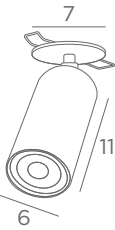

DEIMOS P1 o

- 5871 001 Structured white
- 5871 002 Structured black
- 5871 029 Brushed bronze

1x GU10
Placement with clips in a round ceiling cutout