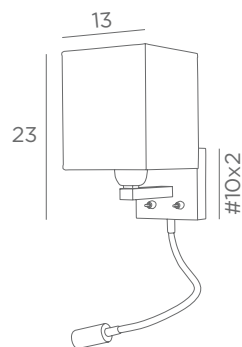

Lampshade code : 1333

+ fabric code

↳ 14 cm

WALL LAMPS

WITH LAMPSHADE

E27

FOR LED
BULB

ADJUSTABLE
SPOTLIGHT