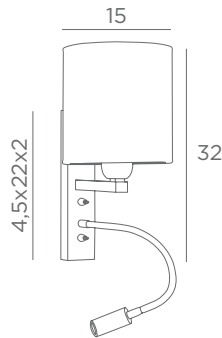

Lampshade KARY cyl
Ø 15-15-16 cm
Lampshade code : 1204
+ fabric code
↳ 19 cm