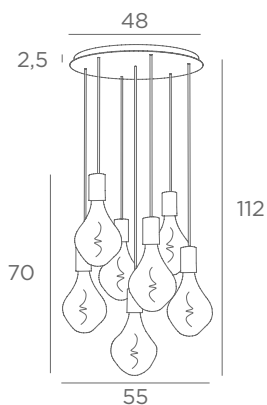

E27

DIM

FOR LED
 BULBS

OTHER CABLE LENGTHS
 ON REQUEST

ARTEMIS 5 ø33

4981 002 Structured black
 4981 025 Brushed brass
 4981 029 Brushed bronze

Reference including : the ceiling base, textile cables and 5x E27 XXL