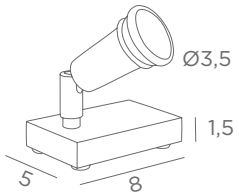

TABLE SPOTLIGHTS

WITH ADJUSTABLE SPOTLIGHT

FOR LED BULB

SWITCH ON CABLE

MICRON PL

6055 002 Structured black	6055 020 Polished brass	6055 029 Brushed bronze	6055 032 Brushed chrome

1x GU4

Switch with 3 positions :

O : off position

I : low intensity

II : high intensity

Toroidal plug transfo 50VA/230/9-12V

compatible with LED bulb

Not dimmable