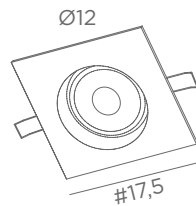

CEILING - RECESSED WITH SPOTLIGHT

AR111

DIM

TRANSFO
12V

All AR111 bulbs are dimmable.
Consult your supplier to use
a compatible dimmer

PORTOFINO

5920 001 Structured white	5920 002 Structured black	5920 025 Brushed brass	5920 028 Light bronze	5920 029 Brushed bronze	5920 032 Brushed chrome

1x AR111 (bulb to fix with clip)
Delivered with a transformer 60VA/230/12V
Driver sizes : 7,8x3,2x2,2 cm
Compatible for bulb from 8W-LED to 50W-halo
Placement with clips in a round ceiling cutout

Ø160mm

Ø120

#17,5

#17,5

9