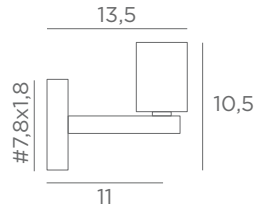

WALL LAMPS WITH DECORATIVE BULB

E27

DIM

FOR LED BULB

To add :

KERMA STRUCTURE

#15-15-17 cm

Black : 4999 002

Gold : 4999 025

GOLD BULBS

Ø95 mm : 6833 000

Ø125 mm : 6834 000

EXPLORER L

1959 028 Light bronze	1959 029 Brushed bronze

1x E27

Only suitable for
a decorative bulb