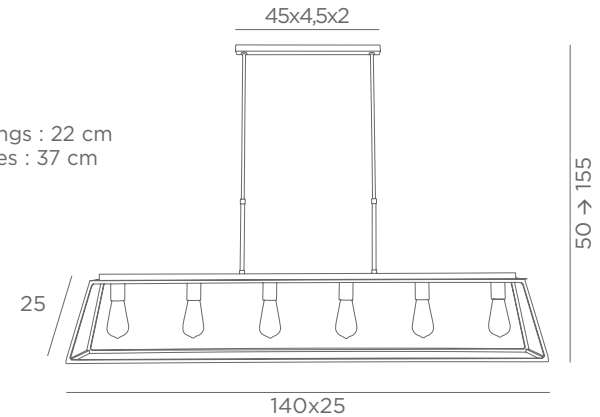

■ + **STRUCTURE**

4430 029 4997 002
Brushed Black
bronze Epoxy

6x E27

Distance between fittings : 22 cm

Distance between tubes : 37 cm

Adjustable height

Photo : Henoutmire 6/29 + Ousermaatre large structure