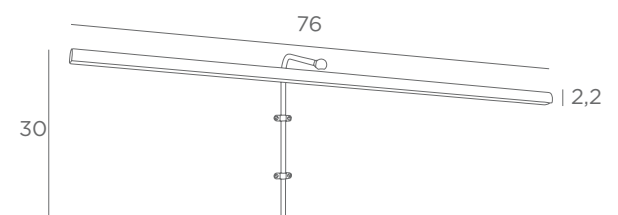

Integrated LED strips
10,5W - 878lm - 2700°K
Driver 240V not dimmable

PAINTING LIGHTS

WITH REFLECTOR

INTEGRATED LED

DRIVER 230V

ADJUSTABLE REFLECTOR

Fixation of the arch to the wall or behind the painting

Driver 230V (separately delivered) to place on the wall or behind the painting