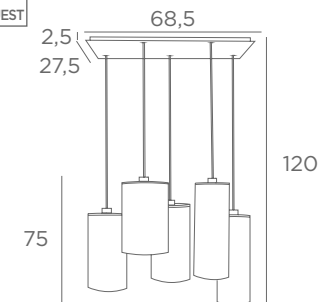

ZIBAL 5

4285 002 Structured black	4285 029 Brushed bronze
5x E27	

Lampshades ZIBAL :

ZIBAL 1 : Ø 15-15-40 cm - Lampshade code 4290 + fabric code (x2)

ZIBAL 2 : Ø 18-18-35 cm - Lampshade code 4291 + fabric code (x2)

ZIBAL 3 : Ø 20-20-30 cm - Lampshade code 4292 + fabric code (x1)