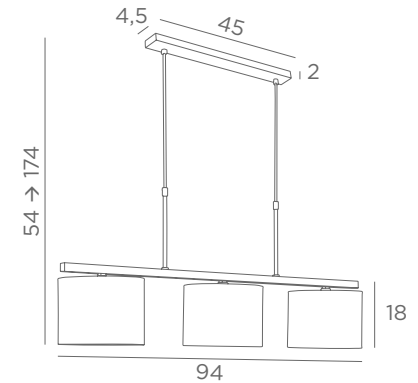

TEFNOUT 3

4281 029	4281 033
Brushed bronze	Brushed nickel

3x E14

Distance between fittings : 37 cm

Distance between tubes : 37 cm

Adjustable height

Lampshade TEFNOUT

Ø 20-20-15 cm

Lampshade code : 4283

+ fabric code (x3)