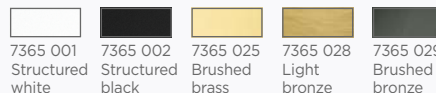

CEILING BASE 6 o30

Standard lengths : 25, 50, 95, 65, 40, &
80 cm, same the FORYOU 6 o30, page 13
For 6 pendants from Ø11 to 23 cm