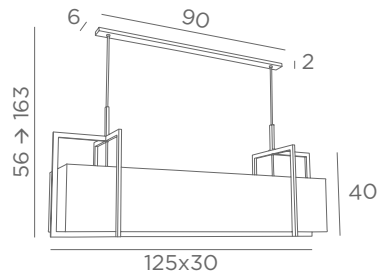

SUSPENSIONS WITH LAMPSHADE

E27

DIM

FOR LED
BULBS

HIGHER HEIGHT
ON REQUEST