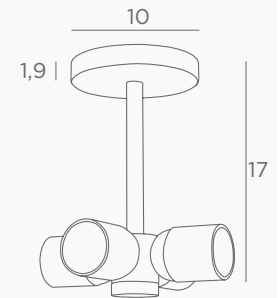

KENTIKA NOURRICE

4045 029 Brushed bronze
4045 033 Brushed nickel
Nourrice : 4x E27

with lampshade
KENTIKA E27,
TOUYA E27

with lampshade
KENTIKA E27,
TOUYA E27

with lampshade
KENTIKA FINE,
NEFERKARE FINE

with lampshade
KENTIKA SHORT,
NAPATA

with lampshade
KENTIKA NOURRICE,
TOUYA NOURRICE

with lampshade
KENTIKA NOURRICE,
TOUYA NOURRICE

with lampshade
NAPATA

with lampshade
KENTIKA FINE,
NEFERKARE FINE

with lampshade
KENTIKA SHORT

with lampshade
KENTIKA SHORT

with lampshade
KENTIKA FINE,
NEFERKARE FINE

with lampshade
KENTIKA FINE,
NEFERKARE FINE