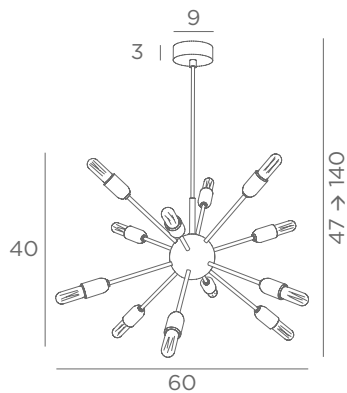

FOR LED
BULBS

HIGHER HEIGHT
ON REQUEST

To add :
BULBS
Tube L 85mm
Clear : 6815 000
Gold : 6816 000

SOLAR 1

4664 028 4664 029
Light Brushed
bronze bronze

12x E14
Fixed tubes
Adjustable height

SOLAR 2

4666 028 4666 029
Light Brushed
bronze bronze