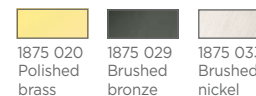

PACHED 53

1875 020 Polished brass
1875 029 Brushed bronze
1875 033 Brushed nickel

2x G4

Anti-UV LED bulbs included

2x 2,5W - 2x 320lm - 2700°K

Transfo 60VA/230V/12V not dimmable

Photo : Pached 25/20