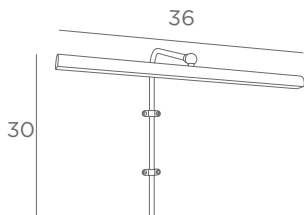

RICHIEU 35

Integrated LED strips
4,9W - 410lm - 2700°K
Delivered with a driver 230V/12W/0,5A
Not dimmable

RICHIEU 55

Integrated LED strips
7,7W - 644lm - 2700°K
Delivered with a driver 230V/12W/0,5A
Not dimmable