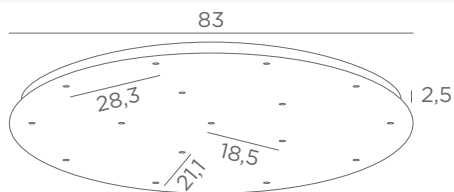

CEILING BASE 16 o83

Standard lengths : 120, 85, 95, 80, 35, 105, 50, 70, 60, 40, 100, 45, 65, 95, 55 & 75 cm, same the KERMA 16 o83, page 21
For 16 pendants from Ø18 to 36 cm