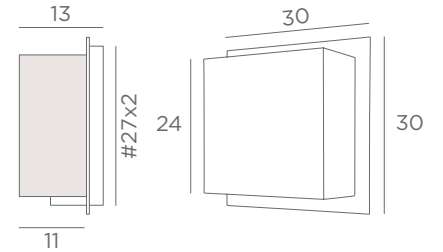

WALL LAMPS WITH LAMPSHADE

FOR LED
BULB

Lampshade DEIR 1 # (screen)
□ 13x9-13x9-13 cm
Lampshade code : 1534
+ fabric code

Lampshade DEIR 1 o (screen)
Ø 13x9-13x9-13 cm
Lampshade code : 1533
+ fabric code

Lampshade DEIR 2 # (screen)
□ 24x11-24x11-24 cm
Lampshade code : 1536
+ fabric code