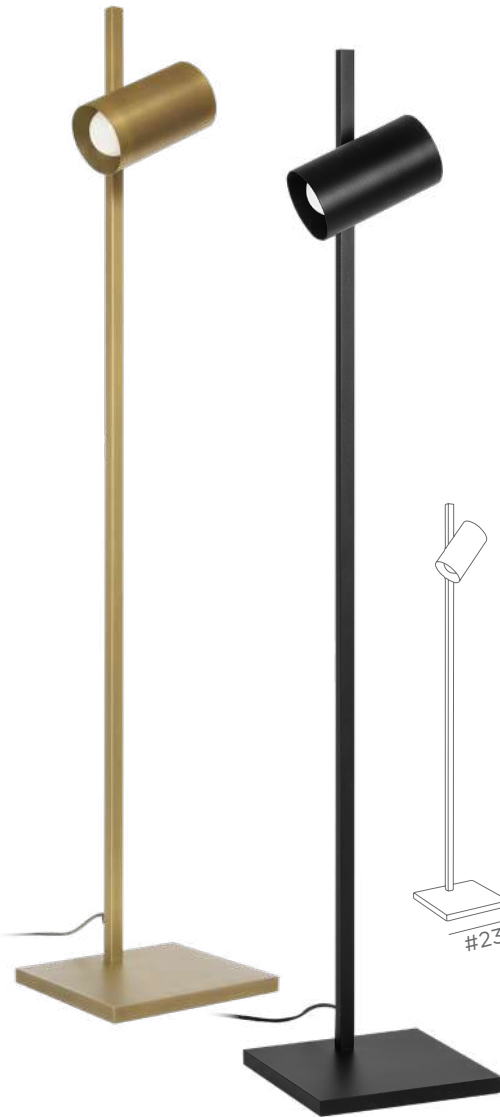

2x GU10
Adjustable
tablet height

HECTOR

3634 028
Light
bronze

3634 029
Brushed
bronze

3x GU10

FLOOR LAMPS

WITH SPOTLIGHT/REFLECTOR

FOOT SWITCH