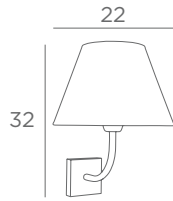

WALL LAMPS WITH LAMPSHADE

E27

DIM

FOR LED
BULB

Lampshade ABA 1 o
Ø 12-22-16 cm
Lampshade code : 1111
+ fabric code
↳ 23 cm