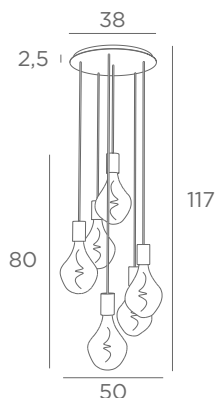

ARTEMIS 6 ø38

4969 002 Structured black
4969 025 Brushed brass
4969 029 Brushed bronze

Reference including : the ceiling base, textile cables and 6x E27 XXL