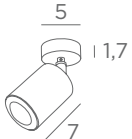

SIRIUS MOBILE

- 5182 001
  Structured white
  1x GU10
- 5182 002
  Structured black
- 5182 028
  Light bronze
- 5182 029
  Brushed bronze
- 5182 032
  Brushed chrome

Back view