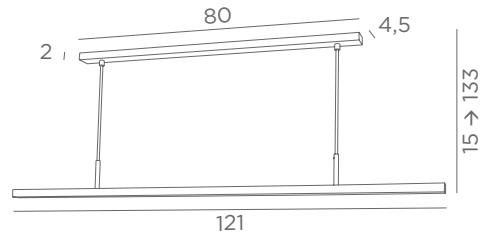

POLARIS 120

Integrated 230V LED module
28,8W - 2652lm - 2700°K
Distance between tubes : 68 cm
Adjustable height

POLARIS 150

Integrated 230V LED module
36W - 3315lm - 2700°K
Distance between tubes : 68 cm
Adjustable height