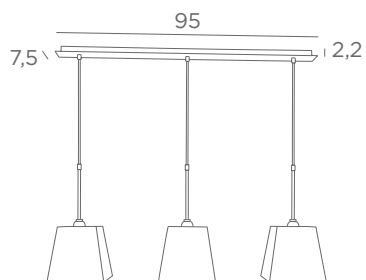

E27

FOR LED
BULBS

HIGHER HEIGHT
ON REQUEST

Lampshade ARSINOE o

Ø 16-20-19 cm

Lampshade code : 4116 + fabric code (x3)

Lampshade ARSINOE

14-20-20 cm