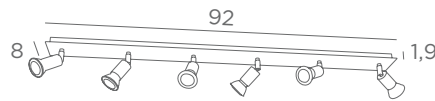

MERCURE 6

5167 001 Structured white	5167 020 Polished brass	5167 029 Brushed bronze	5167 032 Brushed chrome

6x GU10