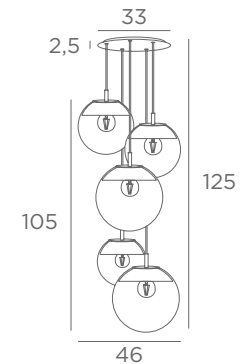

LUNA 5 o33

4485 002 Structured black	4485 025 Brushed brass	4485 028 Light bronze	4485 029 Brushed bronze

Reference including : the ceiling base,
textile cables, closings of the glasses,
electrical fittings and LED bulbs

To add : 1 *SPHERE SMALL*
2 *SPHERE MEDIUM*
2 *SPHERE LARGE*