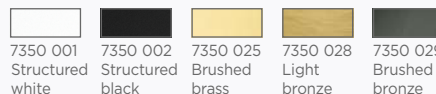

CEILING BASE 3 o26

Standard lengths : 80, 50 & 65 cm, same
the ARTEMIS 3 o26, page 14
For 3 pendants from Ø16 to 33 cm

CEILING BASE 4 o26

Standard lengths : 80, 60, 47 & 65 cm,
same the ARTEMIS 4 o26, page 14
For 4 pendants from Ø12 to 26 cm

CEILING BASE 5 o26

Standard lengths : 95, 40, 85, 50 & 75 cm,
same the KERMA 5 o26, page 20
For 5 pendants from Ø12 to 23 cm

CEILING BASE 5 o33

Standard lengths : 80, 60, 45, 65 & 35 cm,
same the ARTEMIS 5 o33, page 15
For 5 pendants from Ø15 to 31 cm