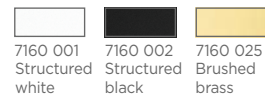

REFERENCE

FINISHES & CODES

OPTIONAL CABLES & FITTINGS

CEILING BASE 6 o38

Standard lengths : 105, 40, 65, 85, 75 & 70 cm, same the KERMA 6 o38, page 20
For 6 pendants from Ø15 to 31 cm

CEILING BASE 7 o48

Standard lengths : 100, 55, 75, 40, 80, 50 & 85 cm, same the Kerma 7 o48, page 20
For 7 pendants from Ø19 to 38 cm

CEILING BASE 8 o30

Standard lengths : 110, 40, 85, 60, 100, 55, 90 & 65 cm, same the KERMA 8 o30, page 20
For 8 pendants from Ø7,5 to 17 cm

CEILING BASE 9 o58

Standard lengths : 80, 64, 40, 54, 28, 43, 71, 64 & 45 cm, same the ARTEMIS 9 o58, page 15
For 9 pendants from Ø18 to 36 cm

CEILING BASE 11 o38

Standard lengths : 110, 65, 45, 75, 35, 70, 90, 50, 70, 90 & 40cm, same the KERMA 11 o38 page 21
For 11 pendants from Ø9,5 to 19cm

CEILING BASE 16 o83

Standard lengths : 120, 85, 95, 80, 35, 105, 50, 70, 60, 40, 100, 45, 65, 95, 55 & 75 cm, same the KERMA 16 o83, page 21
For 16 pendants from Ø18 to 36 cm