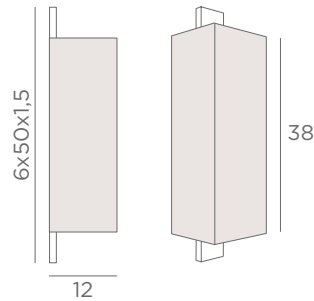

Lampshade MAYA # (screen)
□ 14x12-14x12-38 cm
Lampshade code : 1562
+ fabric code

MAYA

1561 029 Brushed bronze	1561 032 Brushed chrome
2x E27