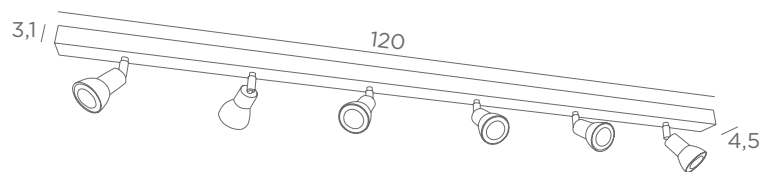

CEILING SPOTLIGHTS

WITH ADJUSTABLE SPOTLIGHTS

GU10

DIM

FOR
LED BULBS

NO
TRANSFO

CALLISTO 6

5116 001 5116 029
Structured Brushed
white bronze
6x GU10