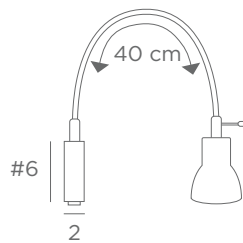

VEGA AP

1683 029
Brushed
bronze

1683 032
Brushed
chrome

1x GU10
Flex 40 cm
Rocker switch
No transfo - Dimmable