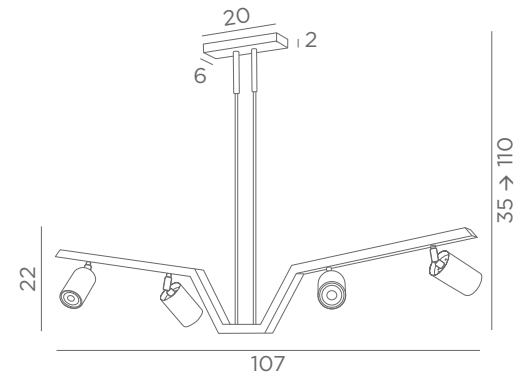

4620 093
Brushed bronze
+ brushed nickel

4620 095
Brushed bronze
+ brushed brass

4x GU10

Adjustable height

Finish code : 93

Finish code : 95

SUSPENSIONS WITH SPOTLIGHTS

GU10
DIM
ONLY FOR LED BULBS
HIGHER HEIGHT ON REQUEST