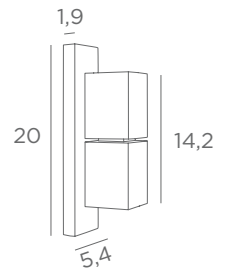

GAMMA 2

1641 029
Brushed
bronze
2x GU10