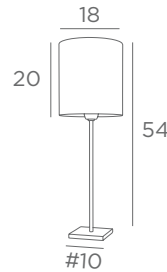

ANOUKIS 3 CYL

2107 029 2107 032
Brushed Brushed
bronze chrome

1x E27

Lampshade ANOUKIS 3 cyl

Ø 20-20-22 cm

Lampshade code : 1205

+ fabric code