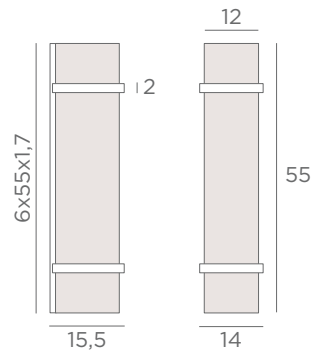

WALL LAMPS WITH LAMPSHADE

E27 DIM FOR LED BULBS

THOT 1

1381 029
Brushed
bronze

2x E27

Lampshade THOT 1

12-12-55 cm

Lampshade code : 1381

+ fabric code