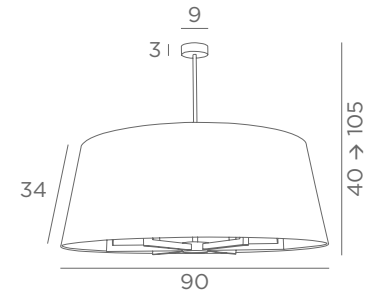

TOURAH 6 LARGE

4189 028	4189 029
Light	Brushed
bronze	bronze

6x E27

Adjustable height

Lampshade TOURAH 6 LARGE o90

Ø 78-90-34 cm

Lampshade code : 4189 + fabric code