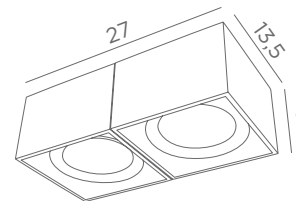

All AR111 bulbs are dimmable. Consult your supplier to use a compatible dimmer