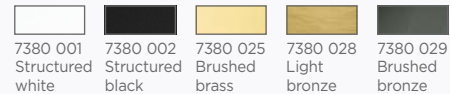

REFERENCE

FINISHES & CODES

OPTIONAL CABLES & FITTINGS

CEILING BASE 6 o38

Standard lengths : 105, 40, 65, 85, 75 & 70 cm, same the KERMA 6 o38, page 20
For 6 pendants from Ø15 to 31 cm

CEILING BASE 7 o48

Standard lengths : 100, 55, 75, 40, 80, 50 & 85 cm, same the Kerma 7 o48, page 20
For 7 pendants from Ø19 to 38 cm

CEILING BASE 8 o30

Standard lengths : 110, 40, 85, 60, 100, 55, 90 & 65 cm, same the KERMA 8 o30, page 20
For 8 pendants from Ø7,5 to 17 cm

CEILING BASE 9 o58

Standard lengths : 80, 64, 40, 54, 28, 43, 71, 64 & 45 cm, same the ARTEMIS 9 o58, page 15
For 9 pendants from Ø18 to 36 cm