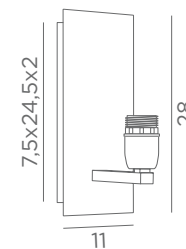

DENDOUR

1431 029
Brushed
bronze

1431 032
Brushed
chrome

1x E27