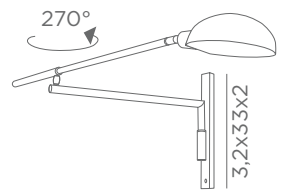

STÉPHANE DAVIDTS

POLLUX + SWITCH

1670 029
Brushed
bronze

1x E14
Articulated arms

Toggle switch

Included : cable 2m + plug

Photos : Pollux/29 (deployed) & Pollux/29 (folded)

WALL LAMPS WITH LAMPSHADE