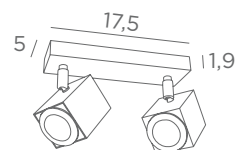

3x GU10

Photo : Majoris 4/29

CEILING SPOTLIGHTS

WITH ADJUSTABLE SPOTLIGHTS

GU10

DIM

FOR
LED BULBS

NO
TRANSFO