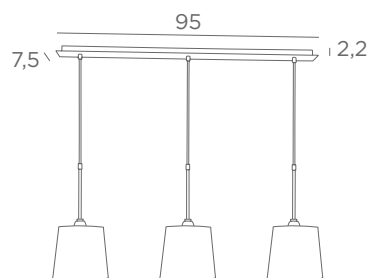

SUSPENSIONS

WITH LAMPSHADES

E27

FOR LED
BULBS

HIGHER HEIGHT
ON REQUEST

Lampshade ARSINOE o

Ø 16-20-19 cm

Lampshade code : 4116 + fabric code (x3)