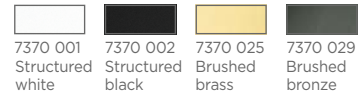

REFERENCE

FINISHES & CODES

OPTIONAL CABLES & FITTINGS

CEILING BASE 6 o38

Standard lengths : 105, 40, 65, 85, 75 & 70 cm, same the KERMA 6 o38, page 20
For 6 pendants from Ø15 to 31 cm

CEILING BASE 7 o48

Standard lengths : 100, 55, 75, 40, 80, 50 & 85 cm, same the Kerma 7 o48, page 20
For 7 pendants from Ø19 to 38 cm