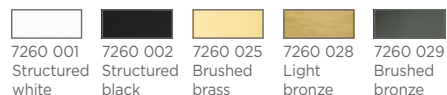

Standard lengths : 50, 70, 90,
60, 85 & 75 cm
For 6 pendants from Ø29,5 to
59 cm