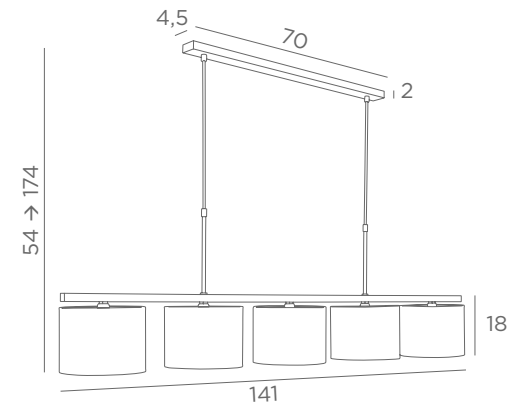

TEFNOUT 5

4282 029	4282 033
Brushed bronze	Brushed nickel

5x E14

Distance between fittings : 30 cm

Distance between tubes : 60 cm

Adjustable height

Lampshade TEFNOUT

Ø 20-20-15 cm

Lampshade code : 4283

+ fabric code (x5)