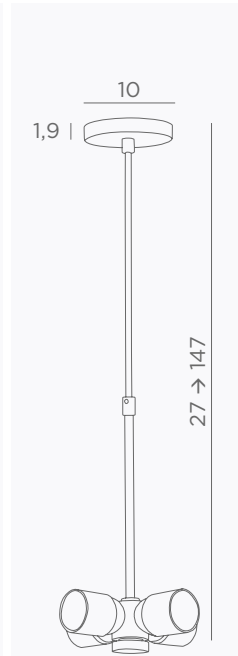

SUSPENSION O TUBES NOURRICE

1. 4076 029 Brushed bronze
   - 4076 033 Brushed nickel
2. Nourrice : 4x E27