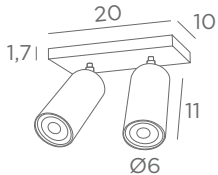

Other metal combinations on request

CEILING SPOTLIGHTS

WITH ADJUSTABLE SPOTLIGHTS

GU10

DIM

FOR LED BULBS

NO TRANSFO

DEIMOS S1

5126 001 Structured white	5126 002 Structured black	5126 025 Brushed brass	5126 029 Brushed bronze	5126 045 Structured black + brushed brass

2. 1x GU10

DEIMOS S2

5128 001 Structured white	5128 002 Structured black	5128 025 Brushed brass	5128 029 Brushed bronze	5128 045 Structured black + brushed brass

2. 2x GU10

DEIMOS S3

5129 001 Structured white	5129 002 Structured black	5129 025 Brushed brass	5129 029 Brushed bronze	5129 045 Structured black + brushed brass

2. 3x GU10

Photos : Deimos S1 #/29 & Deimos S2 #/25