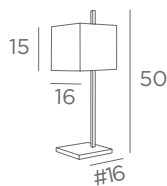

FARAS 1

2331 029
Brushed
bronze
1x E27

Lampshade FARAS 1
16-16-15 cm
Lampshade code : 2331
+ fabric code