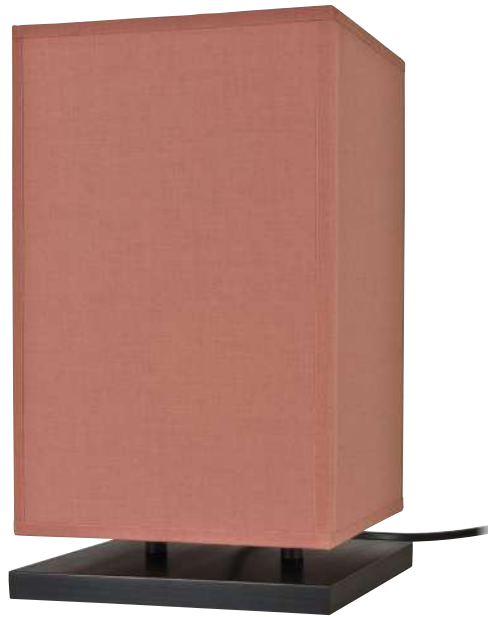

TABLE LAMPS WITH LAMPSHADE

E27

FOR LED
BULB

SWITCH
ON CABLE