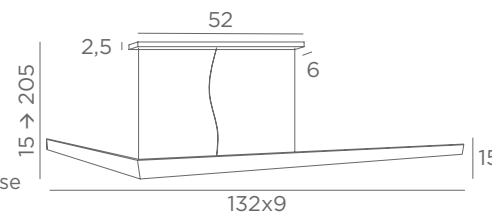

LUNGA

	
4681 025 Brushed brass	4681 028 Light bronze

Integrated LED strips
49,4W - 4212lm - 2700°K
Driver placed in the ceiling base
Adjustable height

Suspension designed and developed by Nicolas GALAND, a Belgian designer