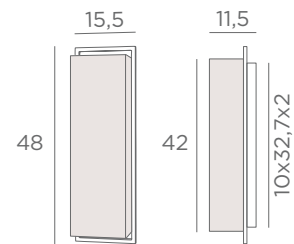

WALL LAMPS WITH LAMP SHADE

CHABAKA 2

1526 029
Brushed
bronze

1526 032
Brushed
chrome

Integrated LED strips
19,6W - 1638lm - 2700°K
Driver 240V not dimmable
Lampshade CHABAKA 2 # (screen)
□ 10x8,5-10x8,5-40 cm
Lampshade code : 1526
+ fabric code

HEBY 1

1542 029
Brushed
bronze

2x E27
Dimmable
Lampshade HEBY 1 (screen)
□ 13x9-13x9-42 cm
Lampshade code : 1542
+ fabric code