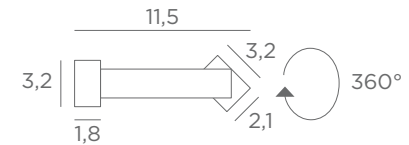

ERATO 65

1836 028	1836 029
Light bronze	Brushed bronze

Integrated 230V LED module
14,4W - 1326lm - 2700°K
No driver