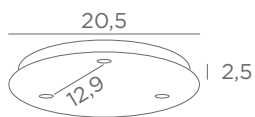

OPTIONAL CABLES & FITTINGS

CEILING BASE 1 o10

Standard length : 90 cm
Diameter pendant : unlimited

CEILING BASE 3 o20

Standard lengths : 90, 45 & 70 cm, same
the KERMA 3 o20, page 20
For 3 pendants from Ø12 to 24 cm

CEILING BASE 3 o26

Standard lengths : 80, 50 & 65 cm, same
the ARTEMIS 3 o26, page 14
For 3 pendants from Ø16 to 33 cm

CEILING BASE 4 o26

Standard lengths : 80, 60, 47 & 65 cm,
same the ARTEMIS 4 o26, page 14
For 4 pendants from Ø12 to 26 cm