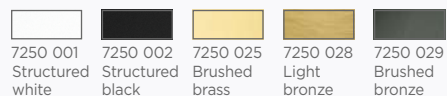

CEILING BASE L 5

Standard lengths : 70, 90, 60,
85 & 75 cm, same the KERMA
L 5, page 18
For 5 pendants from Ø29,5 to
59 cm