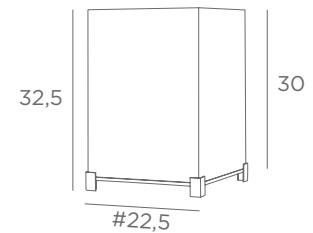

SWITCH
ON CABLE

IMHOTEP 1

2345 029
Brushed
bronze
1x E27

Lampshade IMHOTEP 1
18x12-18x12-17 cm
Lampshade code : 2345
+ fabric code

IMHOTEP 2

2347 029
Brushed
bronze
1x E27

Lampshade IMHOTEP 2
22-22-30 cm
Lampshade code : 2347
+ fabric code