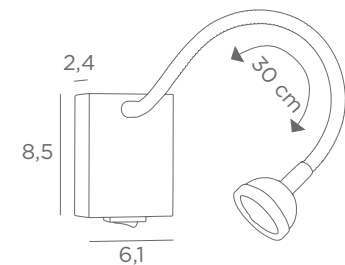

VEGA AP

1683 029
Brushed
bronze

1683 032
Brushed
chrome

1x GU10
Flex 40 cm
Rocker switch
No transfo - Dimmable

ALTAIR

1606 025
Brushed
brass

1606 029
Brushed
bronze

Integrated LED 1W - 119lm - 2700°K
Flex 30 cm
Rocker switch
Driver 230V not dimmable