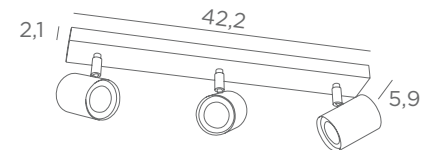

Back view

MAGELLAN 3

5143 001 Structured white	5143 002 Structured black	5143 028 Light bronze	5143 029 Brushed bronze	5143 032 Brushed chrome

3x GU10