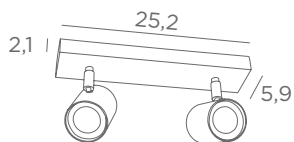

The spotlights in structured black are mounted with black adjustable joints

CEILING SPOTLIGHTS

WITH ADJUSTABLE SPOTLIGHTS

GU10

DIM

FOR LED BULBS

NO TRANSFO

MAGELLAN 2

5142 001 Structured white	5142 002 Structured black	5142 028 Light bronze	5142 029 Brushed bronze	5142 032 Brushed chrome
2x GU10				

MAGELLAN 1

5141 001 Structured white	5141 002 Structured black	5141 028 Light bronze	5141 029 Brushed bronze	5141 032 Brushed chrome
1x GU10				

Photos : Magellan 2/32 & Magellan 1/28