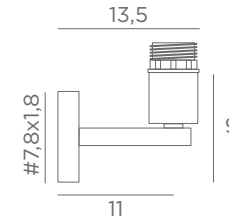

EXPLORER

1958 028 Light bronze	1958 029 Brushed bronze

1x E27

Advised to place a
KERMA structure or a
lampshade (option)