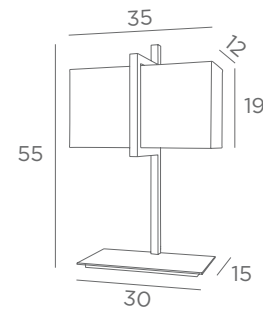

□ 40x16-40x16-25 cm
Lampshade code : 2452
+ fabric code

Finish code : 98

BASTET

2420 028 2420 029
Light bronze Brushed bronze

1x E27

Lampshade BASTET

□ 35x12-35x12-19 cm
Lampshade code : 2420
+ fabric code

TABLE LAMPS WITH LAMPSHADE