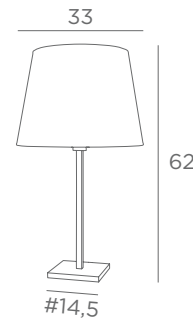

TABLE LAMPS WITH LAMPSHADE

E27

FOR LED
BULB

SWITCH
ON CABLE

MENNA 3 o

2257 028 Light bronze
2257 029 Brushed bronze
2257 032 Brushed chrome

1x E27

Lampshade MENNA 3 o
Ø 28-38-28 cm
Lampshade code : 2260
+ fabric code

MENNA 2 o

2256 028 Light bronze
2256 029 Brushed bronze
2256 032 Brushed chrome

1x E27

Lampshade MENNA 2 o
Ø 25-33-25 cm
Lampshade code : 2259
+ fabric code

MENNA 1 o

2255 028 Light bronze
2255 029 Brushed bronze
2255 032 Brushed chrome

1x E27

Lampshade MENNA 1 o
Ø 18-28-21 cm
Lampshade code : 2258
+ fabric code