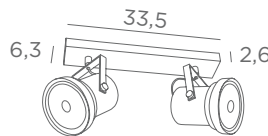

ATHENA 1

5401 029
Brushed
bronze

1x AR111
1x transfo 60VA/230/12V
compatible for bulb from
8W-LED to 50W-halo

ATHENA 2

5402 029
Brushed
bronze

2x AR111
2x transfos 60VA/230/12V
compatible for bulb from
8W-LED to 50W-halo