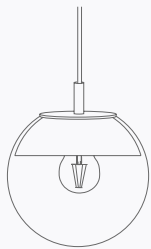

25 Brushed brass

28 Light bronze

29 Brushed bronze

33 Brushed nickel

As standard, the cables or the tubes will be matched to the chosen finish

CHOOSE THE PENDANT LIGHTS

LUNA + GLASSES
(pages 9 to 11)

FORYOU + GLASSES
(pages 12 to 13)