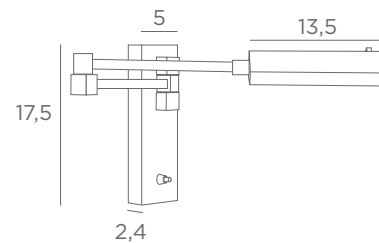

READING WALL LAMPS WITH REFLECTOR

INTEGRATED
LED

DRIVER
240V

ADJUSTABLE
REFLECTOR

VESTA + SWITCH

1688 028 Light bronze	1688 029 Brushed bronze

Integrated LED strip
3,6W - 350lm - 2700°K
Driver 240V not dimmable
↳ 30,5-48 cm