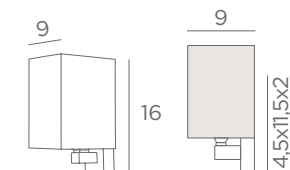

FAYOUM

1538 029 1538 032
Brushed bronze Brushed chrome
1x G9
LED bulb included
4W - 300lm - 2700°K
Not dimmable
Lampshade FAYOUM (screen)
9-9-13 cm
Lampshade code : 1538
+ fabric code