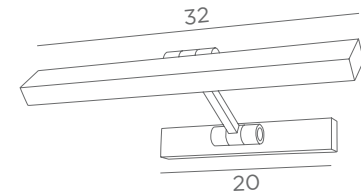

OUBA 35

1867 028 Light bronze	1867 029 Brushed bronze	1867 033 Brushed nickel

Integrated 230V LED module
7,2W - 663lm - 2700°K
No driver