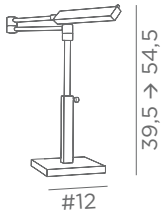

TABLE LAMPS WITH REFLECTOR

ADJUSTABLE
REFLECTOR