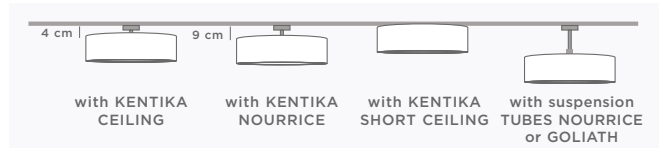

Nourrice : lampshade code 4596 + fabric code

LAMPSHADES TO HANG

INTEGRAL DIFFUSER INCLUDED

ADVISED SUSPENSIONS
(pages 50 to 51)

Only for suspension
with Nourrice : 4x E27

LAMPSHADES KENTIKA SHORT

with integral diffuser