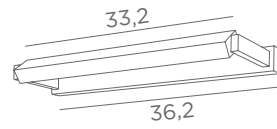

PAINTING LIGHTS

WITH REFLECTOR

Longer arms on request

ERATO 35

1833 028	1833 029
Light bronze	Brushed bronze

Integrated 230V LED module
7,2W - 663lm - 2700°K
No driver

ERATO 65

1836 028	1836 029
Light bronze	Brushed bronze

Integrated 230V LED module
14,4W - 1326lm - 2700°K
No driver

ERATO 95

1839 028	1839 029
Light bronze	Brushed bronze

Integrated 230V LED module
21,6W - 1989lm - 2700°K
No driver