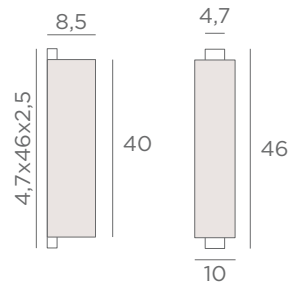

WALL LAMPS WITH LAMP SHADE

CHABAKA 2

1526 029
Brushed
bronze

1526 032
Brushed
chrome

Integrated LED strips
19,6W - 1638lm - 2700°K
Driver 240V not dimmable
Lampshade CHABAKA 2 # (screen)
□ 10x8,5-10x8,5-40 cm
Lampshade code : 1526
+ fabric code