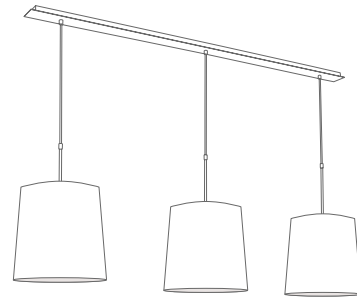

Lampshade MEREROUKA o28
Ø 23-28-28 cm
Lampshade code : 4157
+ fabric code (x3)
L 153 cm - H 50 → 170 cm