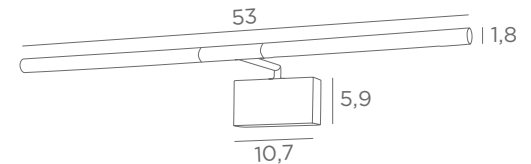

MEROE 53

- 1865 020
  Polished
  brass
- 1865 029
  Brushed
  bronze
- 1865 033
  Brushed
  nickel

2x G4
Anti-UV LED bulbs included
2x 2,5W - 2x 320lm - 2700°K
Transfo 60VA/230V/12V not dimmable