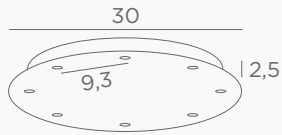

REFERENCE

FINISHES & CODES

OPTIONAL CABLES & FITTINGS

CEILING BASE 6 o38

Standard lengths : 105, 40, 65, 85, 75 & 70 cm, same the KERMA 6 o38, page 20
For 6 pendants from Ø15 to 31 cm

CEILING BASE 7 o48

Standard lengths : 100, 55, 75, 40, 80, 50 & 85 cm, same the Kerma 7 o48, page 20
For 7 pendants from Ø19 to 38 cm

CEILING BASE 8 o30

Standard lengths : 110, 40, 85, 60, 100, 55, 90 & 65 cm, same the KERMA 8 o30, page 20
For 8 pendants from Ø7,5 to 17 cm

CEILING BASE 9 o58

Standard lengths : 80, 64, 40, 54, 28, 43, 71, 64 & 45 cm, same the ARTEMIS 9 o58, page 15
For 9 pendants from Ø18 to 36 cm