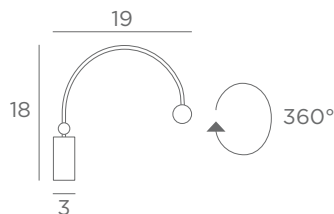

PAINTING LIGHTS

WITH REFLECTORS

G4

LED BULBS INCLUDED

TRANSFO 12V

ADJUSTABLE REFLECTORS

PACHED 25

1872 020 Polished brass
1872 029 Brushed bronze
1872 033 Brushed nickel

2x G4

Anti-UV LED bulbs included

2x 2,5W - 2x 320lm - 2700°K

Transfo 60VA/230V/12V not dimmable

PACHED 40

1874 020 Polished brass
1874 029 Brushed bronze
1874 033 Brushed nickel

2x G4

Anti-UV LED bulbs included

2x 2,5W - 2x 320lm - 2700°K

Transfo 60VA/230V/12V not dimmable

PACHED 53

1875 020 Polished brass
1875 029 Brushed bronze
1875 033 Brushed nickel

2x G4

Anti-UV LED bulbs included

2x 2,5W - 2x 320lm - 2700°K

Transfo 60VA/230V/12V not dimmable

Photo : Pached 25/20