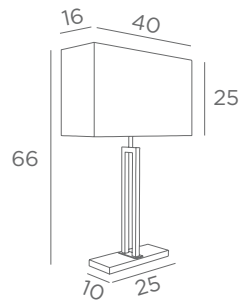

KHETY

2452 098
Brushed bronze
+ light bronze

1x E27

Lampshade KHETY

□ 40x16-40x16-25 cm
Lampshade code : 2452
+ fabric code