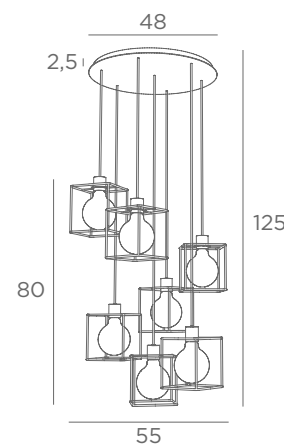

KERMA 5 o26

4905 025
Brushed
brass

4905 029
Brushed
bronze

Reference including : the ceiling
base, textile cables & 5x E27 R

KERMA 6 o38

4906 025
Brushed
brass

4906 029
Brushed
bronze

Reference including : the ceiling
base, textile cables & 6x E27 R