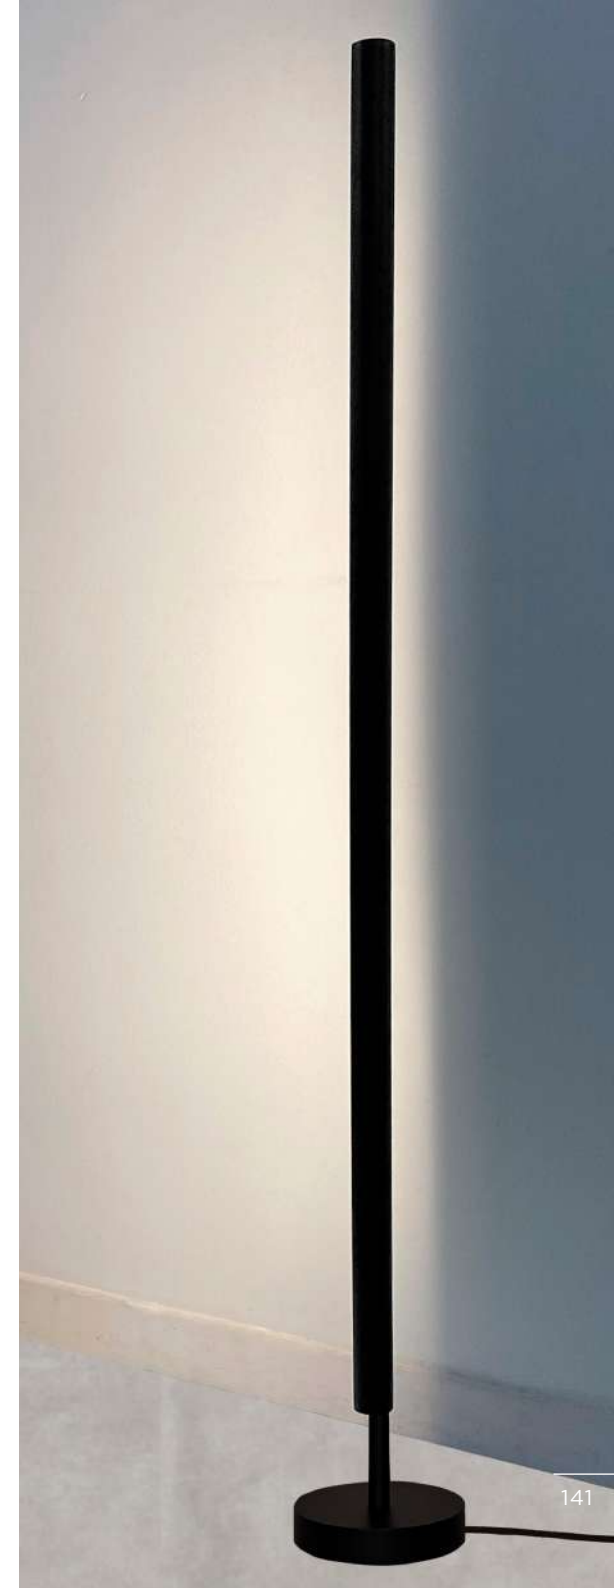

FLOOR LAMPS

WITH SPOTLIGHT/REFLECTOR

FOOT SWITCH

ULYSSE

3697 002	3697 028	3697 029
Structured black	Light bronze	Brushed bronze

1x E27
Adjustable spotlight

MILO

3700 002	3700 028	3700 029
Structured black	Light bronze	Brushed bronze

Integrated 230V LED module
22,2W - 2340lm - 2700°K
No driver

Photos : Ulysse/28, Ulysse/02 & Milo/02