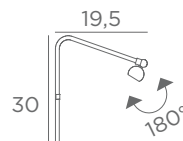

PAINTING LIGHTS

WITH REFLECTOR

INTEGRATED LED

DRIVER 230V

ADJUSTABLE REFLECTOR

Fixation of the arch to the wall or behind the painting

Driver 230V (separately delivered) to place on the wall or behind the painting

RICHIEU 35

Integrated LED strips
4,9W - 410lm - 2700°K
Delivered with a driver 230V/12W/0,5A
Not dimmable

RICHIEU 55

Integrated LED strips
7,7W - 644lm - 2700°K
Delivered with a driver 230V/12W/0,5A
Not dimmable

RICHIEU 75

Integrated LED strips
10,5W - 878lm - 2700°K
Delivered with a driver 230V/12W/0,5A
Not dimmable