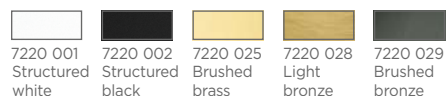

CEILING BASE 11 o38

Standard lengths : 110, 65, 45, 75, 35, 70, 90, 50, 70, 90 & 40cm, same the KERMA 11 o38 page 21
For 11 pendants from Ø9,5 to 19cm

CEILING BASE 16 o83

Standard lengths : 120, 85, 95, 80, 35, 105, 50, 70, 60, 40, 100, 45, 65, 95, 55 & 75 cm, same the KERMA 16 o83, page 21
For 16 pendants from Ø18 to 36 cm

CEILING BASES FOR PENDANT LIGHTS

Cables and fittings
see page 49

VIEW & SIZES (in cm)

REFERENCE

FINISHES & CODES

OPTIONAL CABLES & FITTINGS

CEILING BASE SQ 1

Standard length : 90 cm, same
the KERMA SQUARE 1, page 18
Diameter pendant : unlimited

CEILING BASE L 2

Standard lengths : 70 & 90 cm,
same the KERMA L 2, page 18
For 2 pendants from Ø29,5 to
59 cm

CEILING BASE L 3

Standard lengths : 70, 50 &
90 cm, same the KERMA L 3,
page 18
For 3 pendants from Ø29,5 to
59 cm