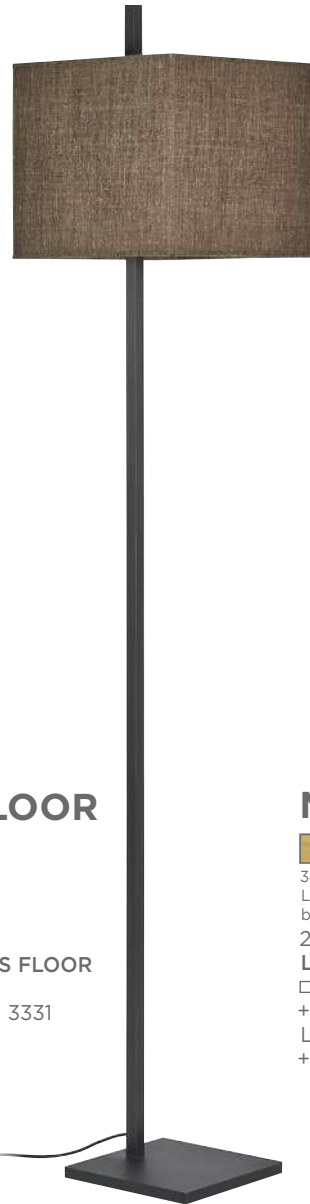

FLOOR LAMPS WITH LAMP SHADE

E27

FOR LED
BULBS

FOOT
SWITCH

FARAS FLOOR

3331 029
Brushed
bronze

1x E27

Lampshade FARAS FLOOR

32-32-29 cm

Lampshade code : 3331

+ fabric code

MANDOUILIS FLOOR

3492 028
Light
bronze

3492 029
Brushed
bronze

2x E27

Lampshade MANDOUILIS FLOOR

□ 50x23-50x23-31 cm

+ ring □ 32x12 cm

Lampshade code : 3492

+ fabric code