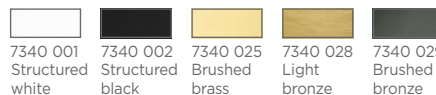

OPTIONAL CABLES & FITTINGS

CEILING BASE 1 o10

Standard length : 90 cm
Diameter pendant : unlimited

CEILING BASE 3 o20

Standard lengths : 90, 45 & 70 cm, same
the KERMA 3 o20, page 20
For 3 pendants from Ø12 to 24 cm

CEILING BASE 3 o26

Standard lengths : 80, 50 & 65 cm, same
the ARTEMIS 3 o26, page 14
For 3 pendants from Ø16 to 33 cm

CEILING BASE 4 o26

Standard lengths : 80, 60, 47 & 65 cm,
same the ARTEMIS 4 o26, page 14
For 4 pendants from Ø12 to 26 cm