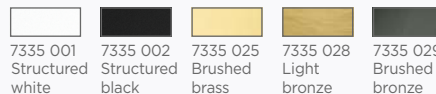

OPTIONAL CABLES & FITTINGS

CEILING BASE 1 o10

Standard length : 90 cm
Diameter pendant : unlimited

CEILING BASE 3 o20

Standard lengths : 90, 45 & 70 cm, same
the KERMA 3 o20, page 20
For 3 pendants from Ø12 to 24 cm

CEILING BASE 3 o26

Standard lengths : 80, 50 & 65 cm, same
the ARTEMIS 3 o26, page 14
For 3 pendants from Ø16 to 33 cm

CEILING BASE 4 o26

Standard lengths : 80, 60, 47 & 65 cm,
same the ARTEMIS 4 o26, page 14
For 4 pendants from Ø12 to 26 cm