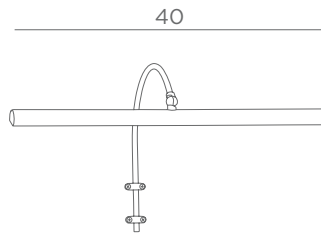

TRIANON 40

1884 025 Brushed brass
1884 029 Brushed bronze
1884 033 Brushed nickel

2x G4

Anti-UV LED bulbs included
2x 2,5W - 2x 320lm - 2700°K
Delivered with a transfo
60VA/230V/12V not dimmable