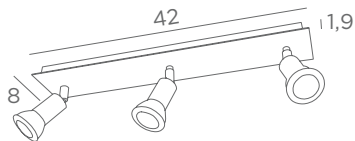

CEILING SPOTLIGHTS

WITH ADJUSTABLE SPOTLIGHTS

- GU10
- DIM
- FOR LED BULBS
- NO TRANSFO

MERCURE 3

5163 001 Structured white	5163 020 Polished brass	5163 029 Brushed bronze	5163 032 Brushed chrome

2. 3x GU10