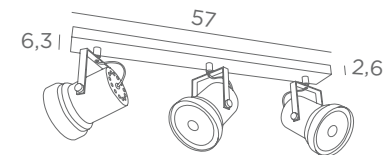

ATHENA 1

5401 029
Brushed
bronze

1x AR111
1x transfo 60VA/230/12V
compatible for bulb from
8W-LED to 50W-halo

ATHENA 2

5402 029
Brushed
bronze

2x AR111
2x transfos 60VA/230/12V
compatible for bulb from
8W-LED to 50W-halo