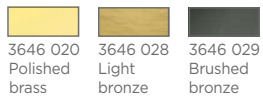

KOMOMBO

1x E27
LED bulb included
8W - 700lm - 2700°K
Articulated arms
Adjustable height
Foot dimmer