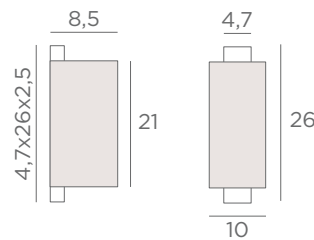

WALL LAMPS WITH LAMPSHADE

INTEGRATED
LED

DRIVER
240V

Lampshade CHABAKA 1 o (screen)
 Ø 13,5x9-13,5x9-21 cm
 Lampshade code : 1524
 + fabric code

Lampshade CHABAKA 1 # (screen)
 □ 10x8,5-10x8,5-21 cm
 Lampshade code : 1525
 + fabric code