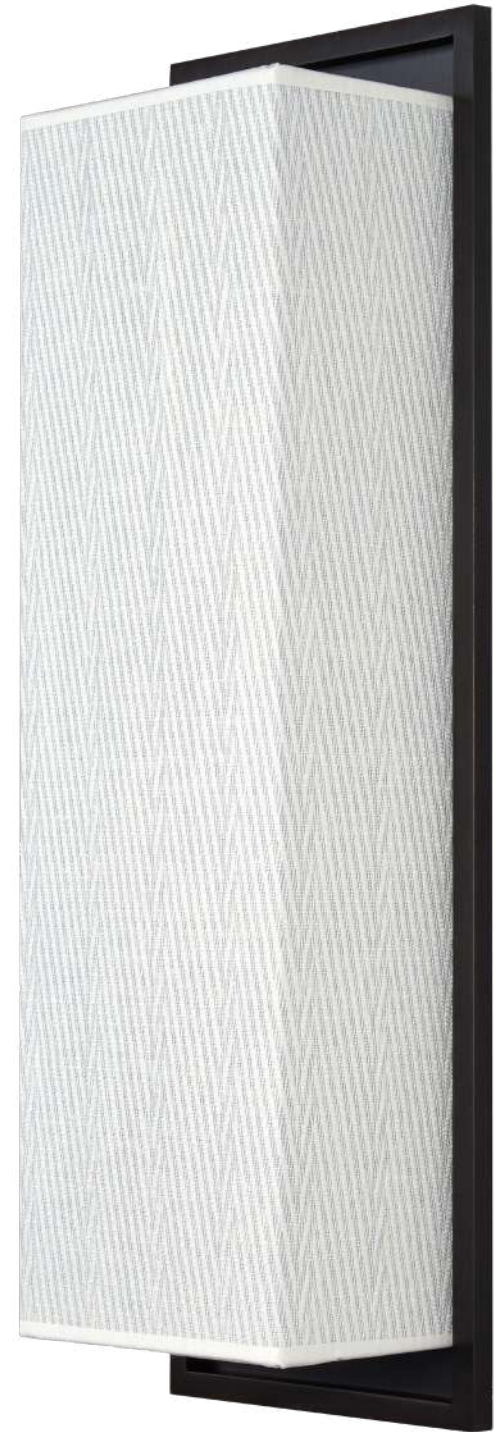

Integrated LED strips
19,6W - 1638lm - 2700°K
Driver 240V not dimmable
Lampshade CHABAKA 2 # (screen)
□ 10x8,5-10x8,5-40 cm
Lampshade code : 1526
+ fabric code

HEBY 1

1542 029
Brushed
bronze

2x E27
Dimmable
Lampshade HEBY 1 (screen)
□ 13x9-13x9-42 cm
Lampshade code : 1542
+ fabric code