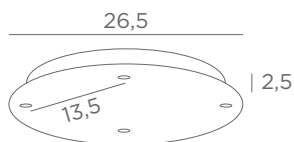

OPTIONAL CABLES & FITTINGS

CEILING BASE 1 o10

Standard length : 90 cm
Diameter pendant : unlimited

CEILING BASE 3 o20

Standard lengths : 90, 45 & 70 cm, same
the KERMA 3 o20, page 20
For 3 pendants from Ø12 to 24 cm

CEILING BASE 3 o26

Standard lengths : 80, 50 & 65 cm, same
the ARTEMIS 3 o26, page 14
For 3 pendants from Ø16 to 33 cm

CEILING BASE 4 o26

Standard lengths : 80, 60, 47 & 65 cm,
same the ARTEMIS 4 o26, page 14
For 4 pendants from Ø12 to 26 cm