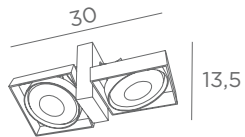

SARGAS 2

5472 001 Structured white	5472 002 Structured black	5472 029 Brushed bronze	5472 032 Brushed chrome

2x AR111
2x transfos 60VA/230/12V
compatible for bulb from
8W-LED to 50W-halo