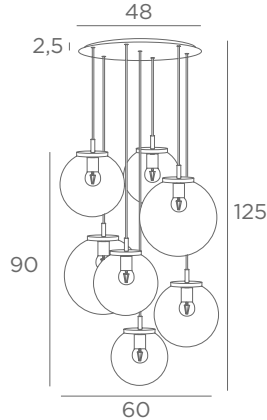

FORYOU 7 o48

4458 002 Structured black	4458 025 Brushed brass	4458 028 Light bronze	4458 029 Brushed bronze

Reference including : the ceiling base, textile cables, glass covers, E27 fittings & LED bulbs

To add : 2 *SPHERE SMALL*
3 *SPHERE MEDIUM*
2 *SPHERE LARGE*