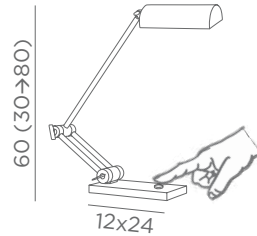

By touching the button
on the base, PANDORA
has an ON/OFF and
dimmer function

PANDORA

2670 027 2670 029
Bronze Brushed
medal bronze

1x E27
LED bulb included
8W - 700lm - 2700°K
Touch dimming on base
Dimming box on cable