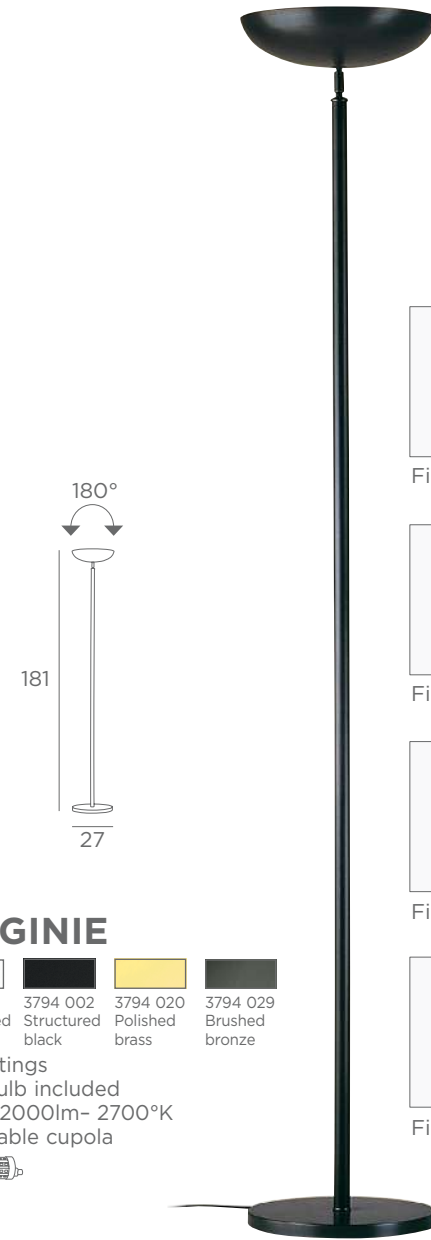

VIRGINIE

3794 001 Structured white	3794 002 Structured black	3794 020 Polished brass	3794 029 Brushed bronze

R7s fittings
LED bulb included
15W - 2000lm- 2700°K
Adjustable cupola

Finish code : 01

Finish code : 02

Finish code : 20

Finish code : 29