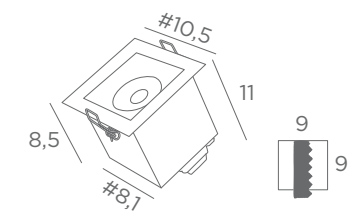

CEILING-RECESSED WITH ADJUSTABLE SPOTLIGHTS

GU10 DIM FOR LED BULBS NO TRANSFO