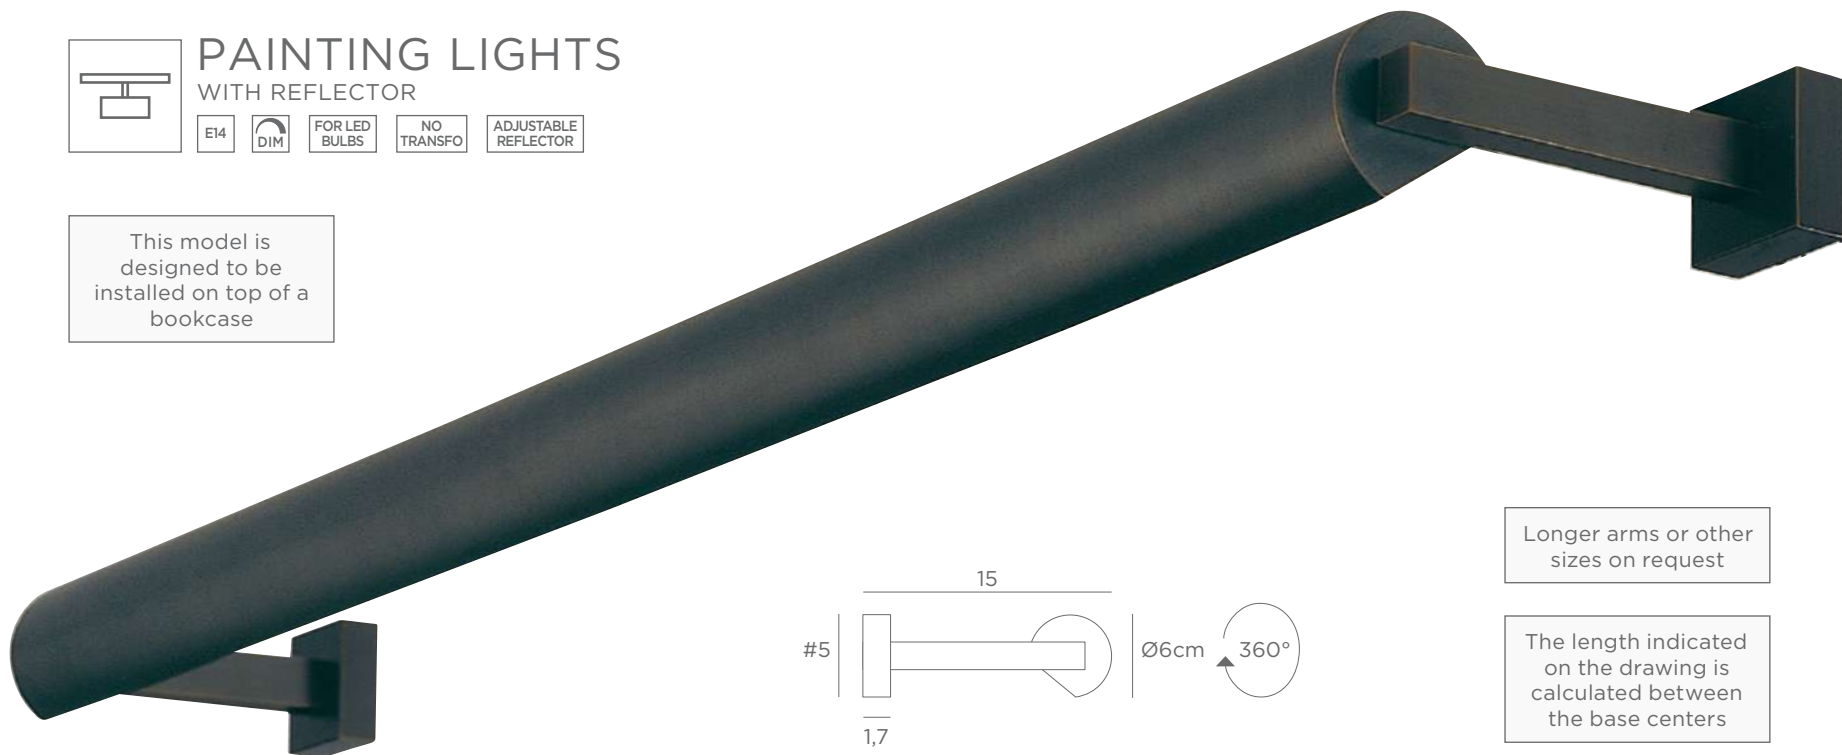

PAINTING LIGHTS WITH REFLECTOR

- E14
- DIM
- FOR LED BULBS
- NO TRANSFO
- ADJUSTABLE REFLECTOR

This model is designed to be installed on top of a bookcase

Longer arms or other sizes on request

The length indicated on the drawing is calculated between the base centers

ALEXANDRIE 40

1804 029
Brushed bronze
2x E14 - L 45 cm

ALEXANDRIE 80

1808 029
Brushed bronze
4x E14 - L 85 cm

ALEXANDRIE 50

1805 029
Brushed bronze
2x E14 - L 55 cm

ALEXANDRIE 100

1810 029
Brushed bronze
4x E14 - L 105 cm

ALEXANDRIE 60

1806 029
Brushed bronze
2x E14 - L 65 cm

ALEXANDRIE 120

1812 029
Brushed bronze
4x E14 - L 125 cm

A power supply must be provided in one of the wall bases