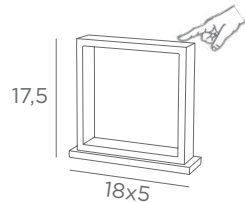

HEHOU

2840 029
Brushed bronze

Integrated power LED
3W - 357lm - 2700°K
Touch dimming
Plug driver 240V not dimmable