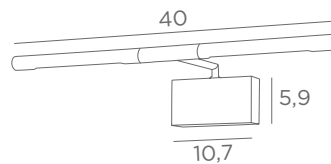

MEROE 40

- 1864 020
  Polished
  brass
- 1864 029
  Brushed
  bronze
- 1864 033
  Brushed
  nickel

2x G4
Anti-UV LED bulbs included
2x 2,5W - 2x 320lm - 2700°K
Transfo 60VA/230V/12V not dimmable