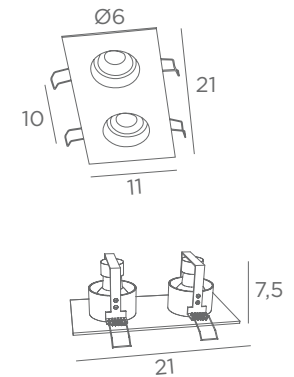

CEILING - RECESSED WITH SPOTLIGHTS

GU10
DIM
FOR LED BULBS
NO TRANSFO

RIVERSIDE 1

1x GU10

Placement with clips in a round ceiling cutout

Ø100mm

RIVERSIDE 2

2x GU10

Placement with clips in two round ceiling cutouts

2x Ø100mm