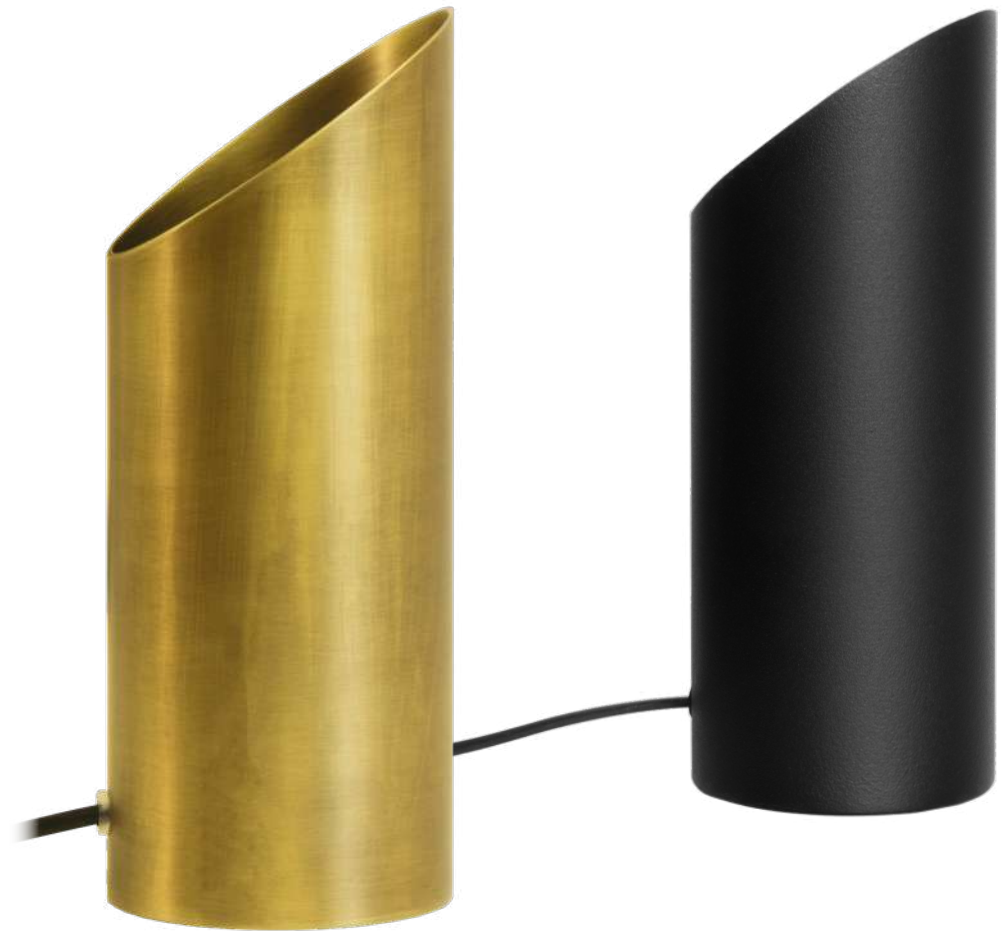

UPLIGHTS

FOR LED BULB

GU10

LED BULB INCLUDED

ADJUSTABLE BULB

ONLY FOR LED BULB

FOOT SWITCH

UP 90

6090 001
Structured
white

6090 002
Structured
black

6090 025
Brushed
brass

6090 028
Light
bronze

6090 029
Brushed
bronze

1x GU10
30° adjustable bulb
LED bulb included
9,6W - 750lm - 2700°K