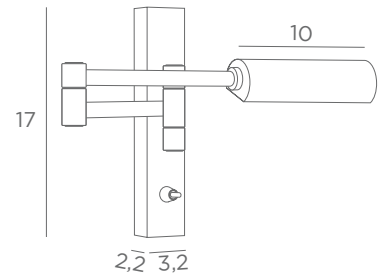

READING WALL LAMPS

WITH REFLECTOR

- G9
- DIM
- LED BULB INCLUDED
- ONLY FOR LED BULB
- NO DRIVER
- ADJUSTABLE REFLECTOR

POLONIUS

1646 028 Light bronze	1646 029 Brushed bronze	1646 032 Brushed chrome

1x G9
LED bulb included
4,5W - 500lm - 2700°K
Not dimmable
Toggle switch
↳ 15-30 cm