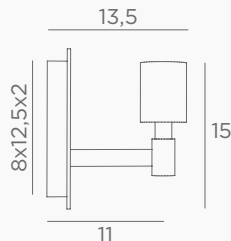

SINOUHE L

1962 002 Structured black	1962 028 Light bronze	1962 029 Brushed bronze

1x E27

Only suitable for
a decorative bulb