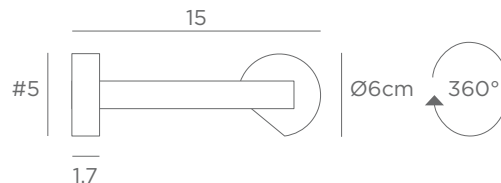

Longer arms or other sizes on request

The length indicated on the drawing is calculated between the base centers

ALEXANDRIE 40

1804 029
Brushed bronze
2x E14 - L 45 cm

ALEXANDRIE 80

1808 029
Brushed bronze
4x E14 - L 85 cm