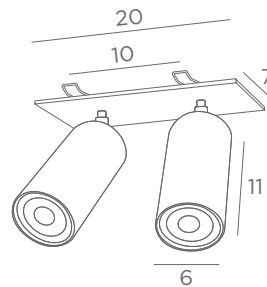

The spotlights in structured black is mounted with black adjustable joints

Photo : Deimos P2 #/29