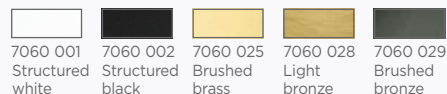

CEILING BASE 11 o38

Standard lengths : 110, 65, 45, 75, 35, 70, 90, 50, 70, 90 & 40cm, same the KERMA 11 o38 page 21
For 11 pendants from Ø9,5 to 19cm

CEILING BASE 16 o83

Standard lengths : 120, 85, 95, 80, 35, 105, 50, 70, 60, 40, 100, 45, 65, 95, 55 & 75 cm, same the KERMA 16 o83, page 21
For 16 pendants from Ø18 to 36 cm

CEILING BASES FOR PENDANT LIGHTS

Cables and fittings
see page 49

VIEW & SIZES (in cm)

REFERENCE

FINISHES & CODES

OPTIONAL CABLES & FITTINGS

CEILING BASE SQ 1

Standard length : 90 cm, same
the KERMA SQUARE 1, page 18
Diameter pendant : unlimited

CEILING BASE L 2

Standard lengths : 70 & 90 cm,
same the KERMA L 2, page 18
For 2 pendants from Ø29,5 to
59 cm

CEILING BASE L 3

Standard lengths : 70, 50 &
90 cm, same the KERMA L 3,
page 18
For 3 pendants from Ø29,5 to
59 cm