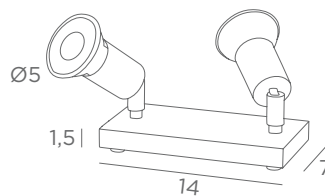

The table spotlights in structured black are mounted with black adjustable joints

Lightings used to illuminate any painting or object

TABLE SPOTLIGHTS

WITH ADJUSTABLE SPOTLIGHTS

GU10 FOR LED BULBS NO TRANSFO SWITCH ON CABLE

MERCURE PL

6015 002 Structured black	6015 020 Polished brass	6015 029 Brushed bronze	6015 033 Brushed nickel

2. 1x GU10

02
Structured black

20
Polished brass

29
Brushed bronze

MERCURE PL 2

6016 002 Structured black	6016 020 Polished brass	6016 029 Brushed bronze	6016 033 Brushed nickel

2. 2x GU10

33
Brushed nickel