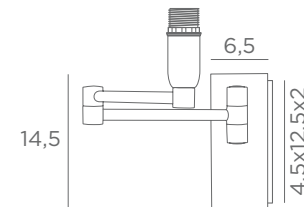

AHMOSIS + SWITCH

1119 020
Polished
brass

1119 029
Brushed
bronze

1x E14
Push switch

AHMOSIS - SWITCH

1118 020
Polished
brass

1118 029
Brushed
bronze

1x E14

Photo : Ahmosis/29 + switch - lampshade seta moka