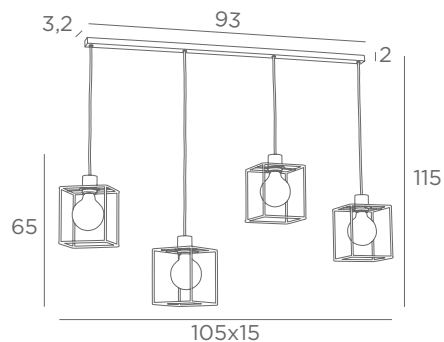

SUSPENSIONS

WITH DECORATIVE BULBS

E27

DIM

FOR LED BULBS

OTHER CABLE LENGTHS ON REQUEST

A large selection of other ceiling bases is available on pages 46 to 49

To add :
KERMA STRUCTURE
#15-15-17 cm
Black : 4999 002
Gold : 4999 025

GOLD BULBS
Ø95 mm : 6833 000
Ø125 mm : 6834 000

KERMA SQUARE 1

4931 025 4931 029
Brushed Brushed
brass bronze

Reference including : the ceiling base, a textile cable & 1x E27 R

KERMA L 4

4934 025 4934 029
Brushed Brushed
brass bronze

Reference including : the ceiling base, textile cables & 4x E27 R