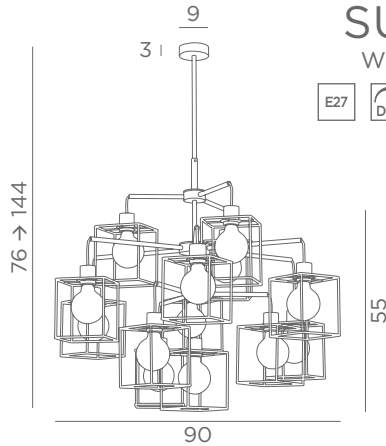

SUSPENSIONS

WITH DECORATIVE BULBS

E27

DIM

FOR LED BULBS

OTHER HEIGHT & CABLE LENGTHS ON REQUEST

KERMA LUSTRE

4953 029
Brushed
bronze