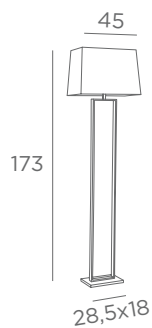

FLOOR LAMPS

WITH LAMP SHADE

E27

FOR LED BULB

FOOT SWITCH

KHABA FLOOR

3491 029
Brushed
bronze
1x E27

Lampshade KHABA FLOOR

□ 45x22-50x27-33 cm

Lampshade code : 3491

+ fabric code