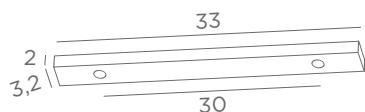

CEILING BASES FOR PENDANT LIGHTS

Cables and fittings
see page 49

VIEW & SIZES (in cm)

REFERENCE

FINISHES & CODES

OPTIONAL CABLES & FITTINGS

CEILING BASE SQ 1

Standard length : 90 cm, same
the KERMA SQUARE 1, page 18
Diameter pendant : unlimited