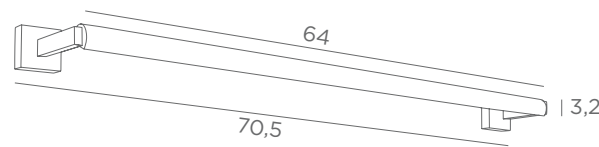

CREMONE 65

1826 002 1826 029
Structured Brushed
black bronze

Integrated 230V LED module
14,4W - 1326lm - 2700°K
No driver