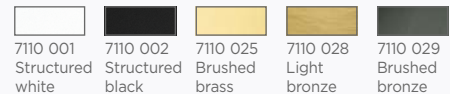

REFERENCE

FINISHES & CODES

OPTIONAL CABLES & FITTINGS

CEILING BASE 6 o38

Standard lengths : 105, 40, 65, 85, 75 & 70 cm, same the KERMA 6 o38, page 20
For 6 pendants from Ø15 to 31 cm

CEILING BASE 7 o48

Standard lengths : 100, 55, 75, 40, 80, 50 & 85 cm, same the Kerma 7 o48, page 20
For 7 pendants from Ø19 to 38 cm

CEILING BASE 8 o30

Standard lengths : 110, 40, 85, 60, 100, 55, 90 & 65 cm, same the KERMA 8 o30, page 20
For 8 pendants from Ø7,5 to 17 cm

CEILING BASE 9 o58

Standard lengths : 80, 64, 40, 54, 28, 43, 71, 64 & 45 cm, same the ARTEMIS 9 o58, page 15
For 9 pendants from Ø18 to 36 cm

CEILING BASE 11 o38

Standard lengths : 110, 65, 45, 75, 35, 70, 90, 50, 70, 90 & 40cm, same the KERMA 11 o38 page 21
For 11 pendants from Ø9,5 to 19cm

CEILING BASE 16 o83

Standard lengths : 120, 85, 95, 80, 35, 105, 50, 70, 60, 40, 100, 45, 65, 95, 55 & 75 cm, same the KERMA 16 o83, page 21
For 16 pendants from Ø18 to 36 cm