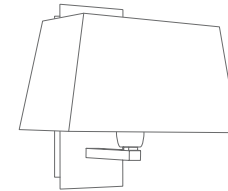

RAMOSE 1

1150 029 Brushed bronze	1150 032 Brushed chrome
1x E27	

RAMOSE 2

1151 029 Brushed bronze	1151 032 Brushed chrome
1x E27	

WALL LAMPS WITH LAMP SHADE

E27

FOR LED
BULB

Lampshade DENDOUR large
 □ 23x12-28x15-16 cm
 Lampshade code : 1431
 + fabric code
 ↳ 20 cm