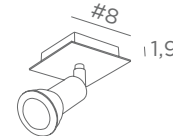

MERCURE 1

5161 001 Structured white	5161 020 Polished brass	5161 029 Brushed bronze	5161 032 Brushed chrome

2. 1x GU10