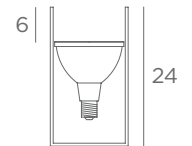

UPLIGHTS FOR LED BULB

E27

ONLY FOR
LED BULB

FOOT
SWITCH

UP 38/32

UP 38

6098 025
Brushed
brass

6098 029
Brushed
bronze