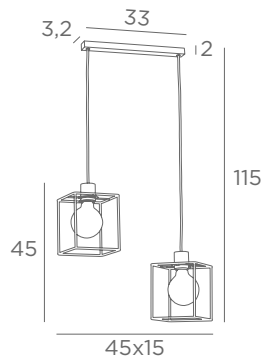

KERMA L 2

4932 025 4932 029
Brushed Brushed
brass bronze

Reference including : the ceiling base, textile cables & 2x E27 R