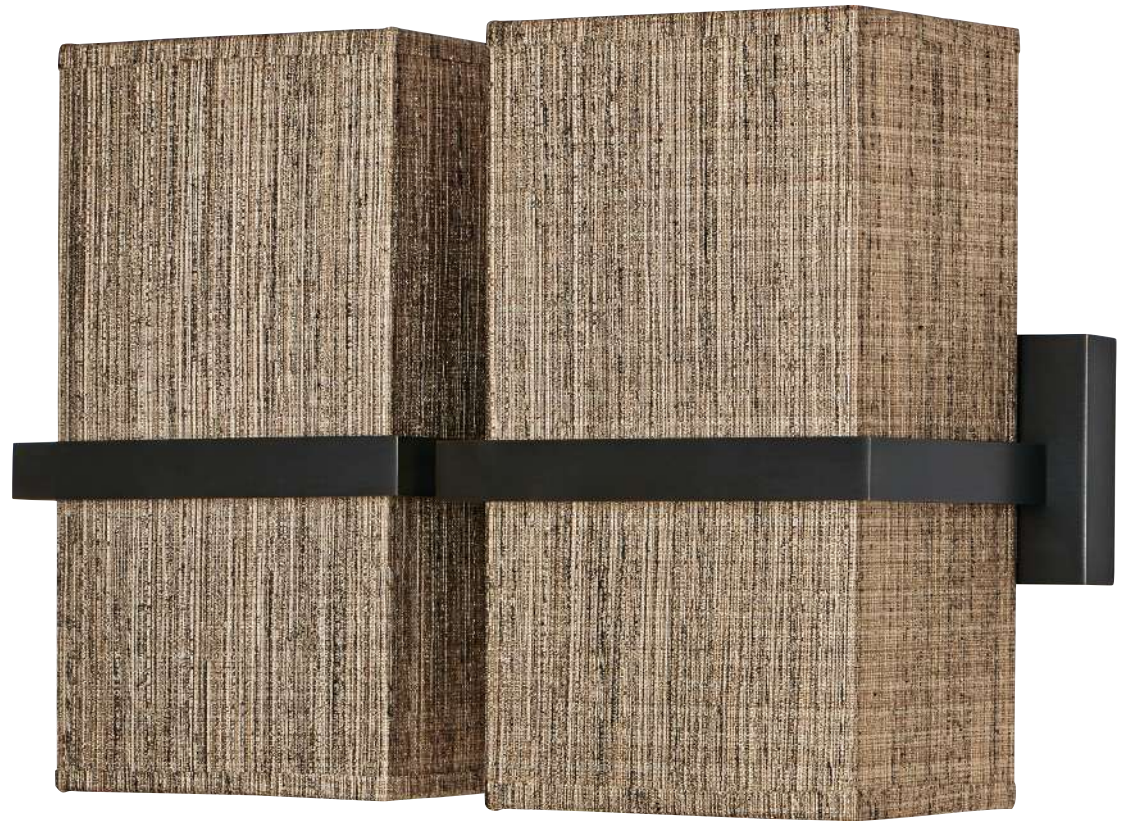

WALL LAMPS WITH LAMP SHADES

E27

FOR LED
BULBS