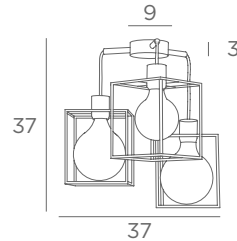

SUSPENSIONS

WITH DECORATIVE BULBS

E27

DIM

FOR LED BULBS

OTHER HEIGHT & CABLE LENGTHS ON REQUEST

KERMA LUSTRE

4953 029
Brushed
bronze