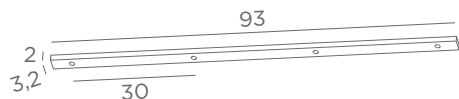

CEILING BASES FOR PENDANT LIGHTS

Cables and fittings
see page 49

VIEW & SIZES (in cm)

REFERENCE

FINISHES & CODES

OPTIONAL CABLES & FITTINGS

CEILING BASE SQ 1

Standard length : 90 cm, same
the KERMA SQUARE 1, page 18
Diameter pendant : unlimited

CEILING BASE L 2

Standard lengths : 70 & 90 cm,
same the KERMA L 2, page 18
For 2 pendants from Ø29,5 to
59 cm

CEILING BASE L 3

Standard lengths : 70, 50 &
90 cm, same the KERMA L 3,
page 18
For 3 pendants from Ø29,5 to
59 cm