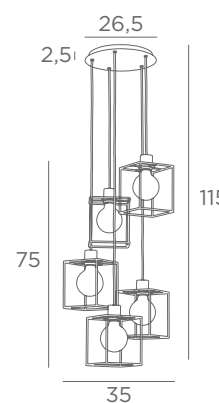

E27

DIM

FOR LED BULBS

OTHER CABLE LENGTHS ON REQUEST

KERMA 3 o20

4904 025
Brushed
brass

4904 029
Brushed
bronze

Reference including : the ceiling
base, textile cables & 3x E27 R