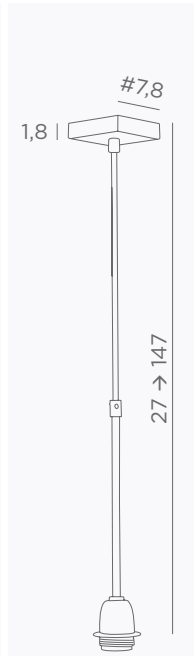

SUSPENSION # TUBES

- 4060 029 Brushed bronze
- 4060 033 Brushed nickel