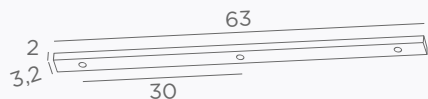

CEILING BASE 11 o38

Standard lengths : 110, 65, 45, 75, 35, 70, 90, 50, 70, 90 & 40cm, same the KERMA 11 o38 page 21
For 11 pendants from Ø9,5 to 19cm

CEILING BASE 16 o83

Standard lengths : 120, 85, 95, 80, 35, 105, 50, 70, 60, 40, 100, 45, 65, 95, 55 & 75 cm, same the KERMA 16 o83, page 21
For 16 pendants from Ø18 to 36 cm

CEILING BASES FOR PENDANT LIGHTS

Cables and fittings
see page 49

VIEW & SIZES (in cm)

REFERENCE

FINISHES & CODES

OPTIONAL CABLES & FITTINGS

CEILING BASE SQ 1

Standard length : 90 cm, same
the KERMA SQUARE 1, page 18
Diameter pendant : unlimited

CEILING BASE L 2

Standard lengths : 70 & 90 cm,
same the KERMA L 2, page 18
For 2 pendants from Ø29,5 to
59 cm

CEILING BASE L 3

Standard lengths : 70, 50 &
90 cm, same the KERMA L 3,
page 18
For 3 pendants from Ø29,5 to
59 cm