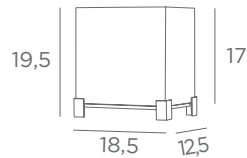

IMHOTEP 1

2345 029
Brushed
bronze
1x E27

Lampshade IMHOTEP 1
18x12-18x12-17 cm
Lampshade code : 2345
+ fabric code