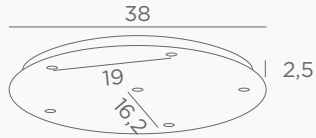

Cables and fittings
see page 49

CEILING BASES FOR PENDANT LIGHTS

VIEW & SIZES (in cm)

REFERENCE

FINISHES & CODES

OPTIONAL CABLES & FITTINGS