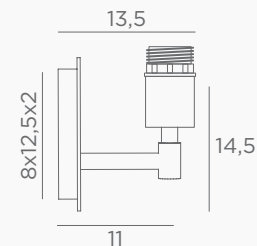

SINOUHE

1961 002 Structured black	1961 028 Light bronze	1961 029 Brushed bronze

1x E27

Advised to place a
KERMA structure or a
lampshade (option)