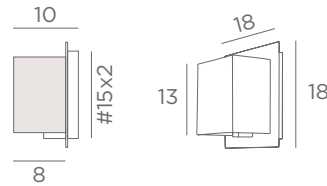

WALL LAMPS WITH LAMPSHADE

FOR LED
BULB

Lampshade DEIR 1 # (screen)
□ 13x9-13x9-13 cm
Lampshade code : 1534
+ fabric code