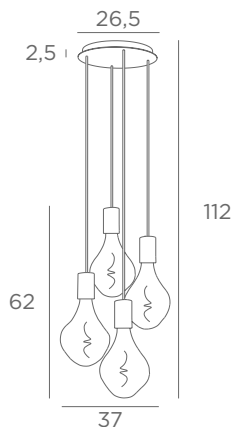

ARTEMIS 4 o26

4961 002 Structured black	4961 025 Brushed brass	4961 029 Brushed bronze

Reference including : the ceiling base,
textile cables and 4x E27 XXL

A large selection of other
ceiling bases is available
on pages 46 to 49