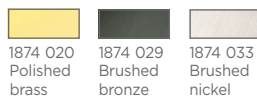

PACHED 25

1872 020 Polished brass
1872 029 Brushed bronze
1872 033 Brushed nickel

2x G4

Anti-UV LED bulbs included

2x 2,5W - 2x 320lm - 2700°K

Transfo 60VA/230V/12V not dimmable

PACHED 40

1874 020 Polished brass
1874 029 Brushed bronze
1874 033 Brushed nickel