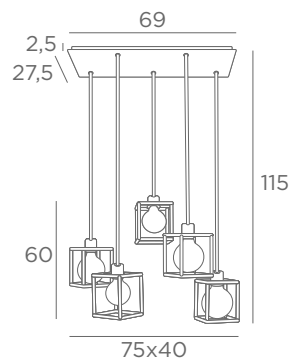

Ø125 mm : 6834 000

SUSPENSIONS WITH DECORATIVE BULBS

E27

DIM

FOR LED
BULBS

OTHER CABLE LENGTHS
ON REQUEST

KERMA 5

4935 002