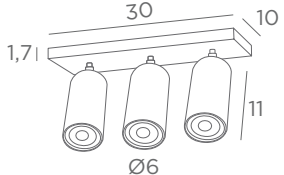

Other metal combinations on request

CEILING SPOTLIGHTS

WITH ADJUSTABLE SPOTLIGHTS

GU10

DIM

FOR LED BULBS

NO TRANSFO

DEIMOS S1

5126 001 Structured white	5126 002 Structured black	5126 025 Brushed brass	5126 029 Brushed bronze	5126 045 Structured black + brushed brass

2. 1x GU10

DEIMOS S2

5128 001 Structured white	5128 002 Structured black	5128 025 Brushed brass	5128 029 Brushed bronze	5128 045 Structured black + brushed brass

2. 2x GU10

DEIMOS S3

5129 001 Structured white	5129 002 Structured black	5129 025 Brushed brass	5129 029 Brushed bronze	5129 045 Structured black + brushed brass

2. 3x GU10

Photos : Deimos S1 #/29 & Deimos S2 #/25