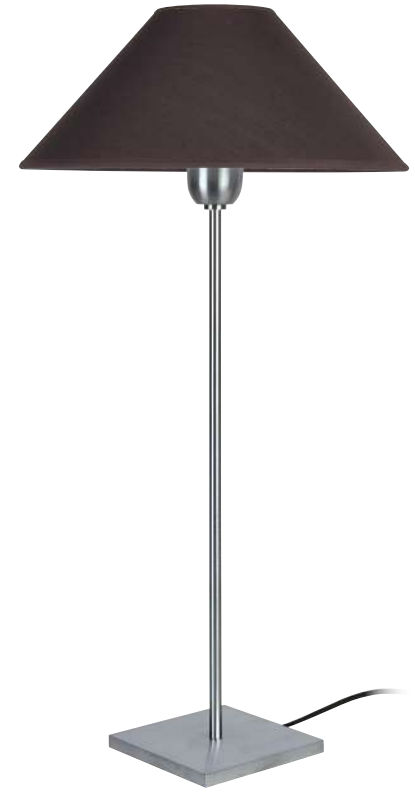

TABLE LAMPS

WITH LAMPSHADE

FOR LED
BULB

SWITCH
ON CABLE