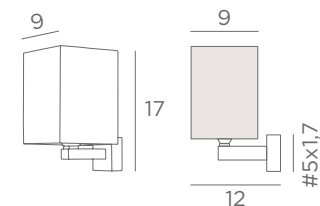

SPEOS

1372 029 1372 032
Brushed bronze Brushed chrome
1x G9
LED bulb included
4W - 300lm - 2700°K
Not dimmable
Lampshade SPEOS
9-9-13 cm
Lampshade code : 1372
+ fabric code