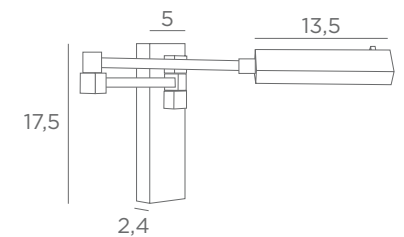

Integrated LED strip
3,6W - 350lm - 2700°K
Driver 240V not dimmable
↳ 30,5-48 cm

VESTA - SWITCH

	
1687 028 Light bronze	1687 029 Brushed bronze

Integrated LED strip
3,6W - 350lm - 2700°K
Driver 240V not dimmable
↳ 30,5-48 cm