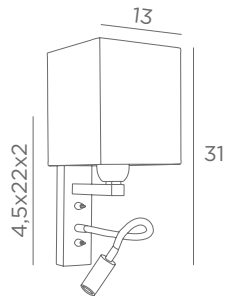

WALL LAMPS

WITH LAMPSHADE

Lampshade KARY #
13-13-15 cm
Lampshade code : 1300
+ fabric code
↳ 18 cm