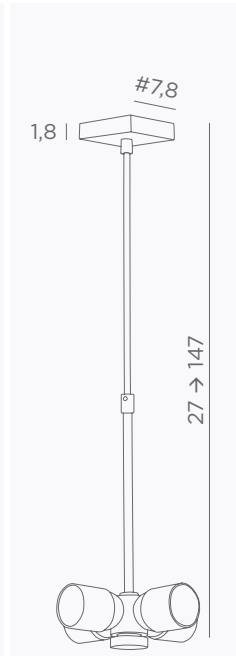

SUSPENSION # TUBES NOURRICE

1. 4061 029 Brushed bronze
   - 4061 033 Brushed nickel
2. Nourrice : 4x E27