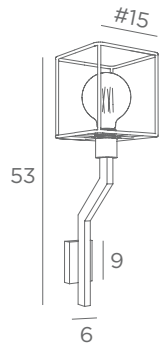

#15-15-17 cm
Black : 4999 002
Gold : 4999 025

GOLD BULBS

Ø95 mm : 6833 000
Ø125 mm : 6834 000

WALL LAMPS
WITH DECORATIVE BULBS

Lecce/25 + fitting L (option)

LECCE

1976 002 Structured black	1976 025 Brushed brass	1976 028 Light bronze	1976 029 Brushed bronze