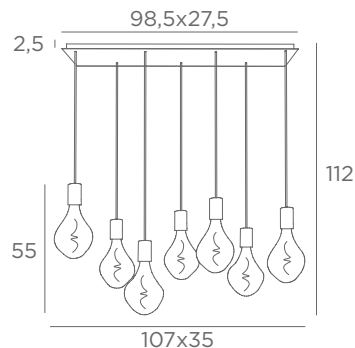

To add :

BULBS

ARTEMIS Ø165 mm
Silver : 6843 000
Gold : 6849 000
Ø125 mm
Silver : 6836 000
Gold : 6834 000

SUSPENSIONS WITH DECORATIVE BULBS

FOR LED
BULBS

OTHER CABLE LENGTHS
ON REQUEST