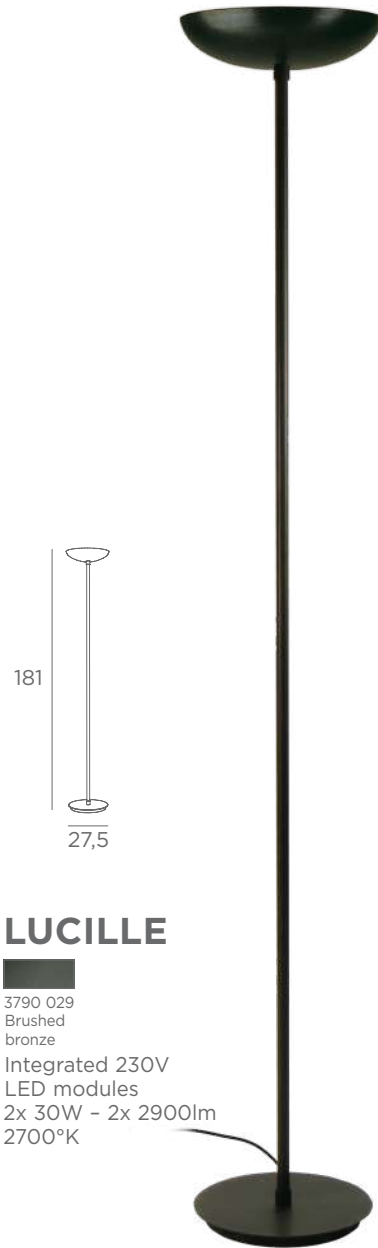

LUCILLE

3790 029
Brushed
bronze

Integrated 230V
LED modules
2x 30W - 2x 2900lm
2700°K