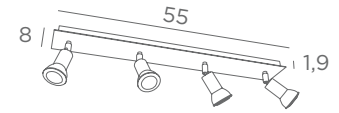

MERCURE 4

5164 001 Structured white	5164 020 Polished brass	5164 029 Brushed bronze	5164 032 Brushed chrome

4x GU10