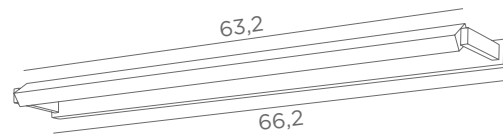

ERATO 65

1836 028	1836 029
Light bronze	Brushed bronze

Integrated 230V LED module
14,4W - 1326lm - 2700°K
No driver