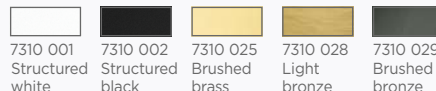

OPTIONAL CABLES & FITTINGS

CEILING BASE 1 o10

Standard length : 90 cm
Diameter pendant : unlimited

CEILING BASE 3 o20

Standard lengths : 90, 45 & 70 cm, same
the KERMA 3 o20, page 20
For 3 pendants from Ø12 to 24 cm