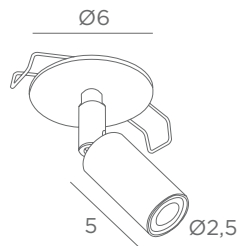

CEILING - RECESSED WITH ADJUSTABLE SPOTLIGHT

INTEGRATED
LED

DRIVER
230V

ADJUSTABLE
SPOTLIGHT

The spotlight in structured black is mounted with black adjustable joint

OSLO 6

5936 001
Structured white

5936 002
Structured black

5936 025
Brushed brass

5936 028
Light bronze

5936 029
Brushed bronze

Integrated LED 1W - 250lm - 2700°K
Delivered with a driver 230V - 700mA
not dimmable

Driver size : 5x3,2x1,8 cm

Placement with clips in a round ceiling cutout

In option :

Oslo is also available with a base of Ø 8 cm

Use reference : Oslo 8 - code 5938