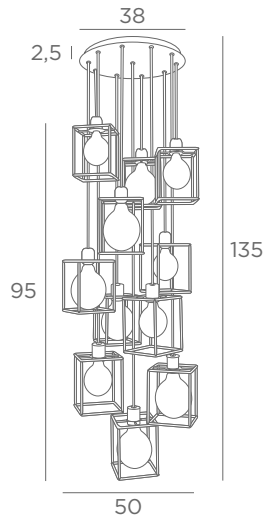

KERMA LUSTRE

4953 029
Brushed
bronze

Reference including : the base, tubes, textile cables & 13x E27 R
Adjustable height

KERMA 11 o38

4911 025
Brushed
brass

4911 029
Brushed
bronze

Reference including : the ceiling base, textile cables & 11x E27 R

KERMA 3 CEILING

4952 025
Brushed
brass

4952 029
Brushed
bronze

Reference including : the base, tubes, textile cables & 3x E27 R