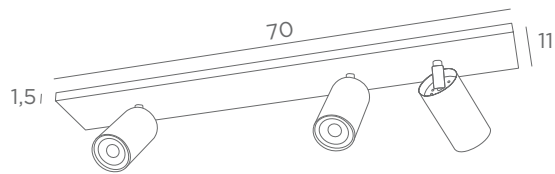

DEIMOS L2+1

5131 001 Structured white 3x GU10	5131 002 Structured black	5131 029 Brushed bronze	5131 045 Structured black + brushed brass