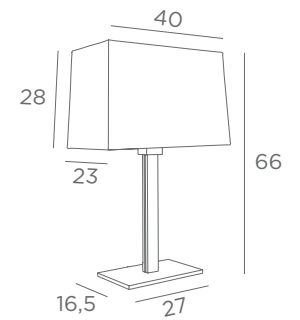

TAHO

2480 029
Brushed
bronze

1x E27

Lampshade TAHO

□ 40x20-43x23-28 cm

+ top diffuser

Lampshade code : 2480

+ fabric code