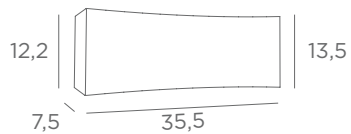

UP & DOWN lighting