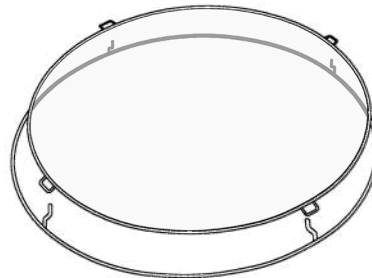

Use an integral diffuser for a maximal efficiency of the mosquito net

DIFFUSERS FOR LAMPSHADES

INTEGRAL DIFFUSER

Position in the lampshade

The integral diffuser fits only on cylindrical lampshades (round, square, rectangular or oval)

DIFFUSER WITH EYELETS

Position in the lampshade

The diffuser with eyelets is available for all lampshades (round, square, rectangular or oval)

DIFFUSER WITH HOOKS

Position in the lampshade

The diffuser with hooks is available for lampshades with a maximum size of \varnothing 60 cm (round, square, rectangular or oval)