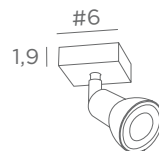

CALLISTO 1

5111 001
Structured
white

5111 029
Brushed
bronze

5111 032
Brushed
chrome

1x GU10