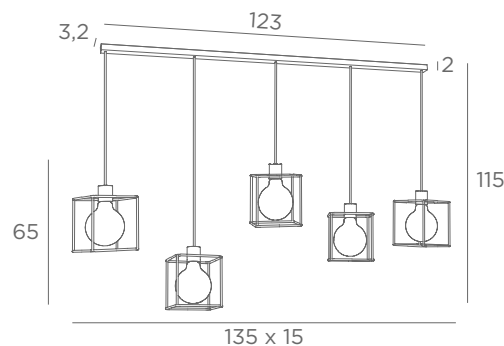

KERMA L 5

4930 025 4930 029
Brushed Brushed
brass bronze

Reference including : the ceiling base, textile cables & 5x E27 R