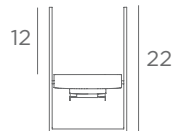

UP 111

6081 001 Structured white
6081 002 Structured black

1x AR111
1x transfo 60VA/230/12V
Only for LED bulb max. 15W