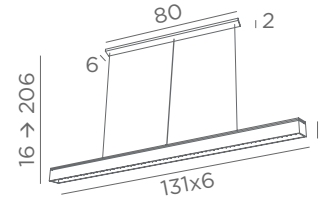

Integrated LED strips
48,5W - 4137lm - 2700°K
Driver to be placed in the false ceiling
Adjustable height

GALAND J

- | | | |
|---------------------------|--------------------------|----------------------------|
| | | |
| 4701 025
Brushed brass | 4701 028
Light bronze | 4701 029
Brushed bronze |