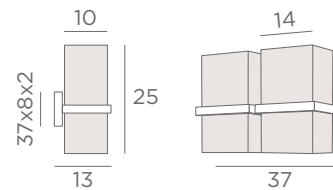

WALL LAMPS WITH LAMP SHADES

E27

FOR LED
BULBS