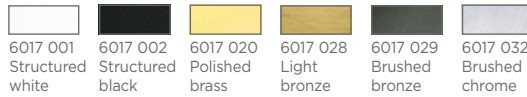

SADIRA PL

1x GU10
Dimmable with a dimmer switch on cable

SADIRA PL 2

2x GU10
Dimmable with a dimmer switch on cable

01
Structured white

02
Structured black

20
Polished brass

28
Light bronze