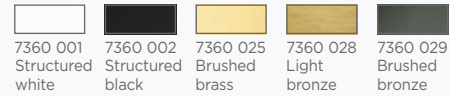

CEILING BASE 6 o38

Standard lengths : 105, 40, 65, 85, 75 & 70 cm, same the KERMA 6 o38, page 20
For 6 pendants from Ø15 to 31 cm