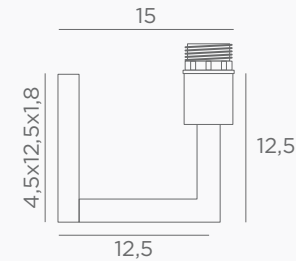

MESSENGER

1953 028 Light bronze	1953 029 Brushed bronze

1x E27

Advised to place a
KERMA structure or a
lampshade (option)