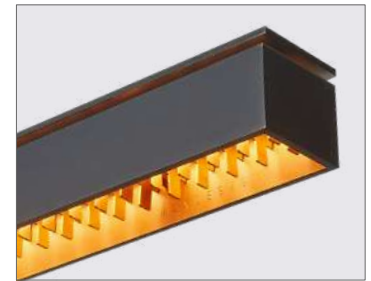

Suspension designed and developed by Nicolas GALAND, a Belgian designer

Only dimmable with a Dali interface
Option : Dali module code 4702 000

SUSPENSIONS WITH REFLECTOR

INTEGRATED LED

DRIVER 240V

HIGHER HEIGHT ON REQUEST