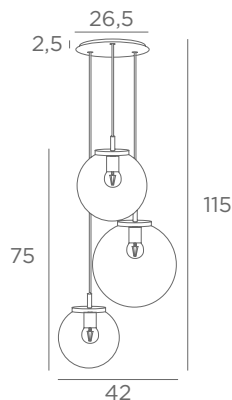

SUSPENSIONS

WITH DECORATIVE GLASSES

E27

DIM

LED BULBS INCLUDED

ONLY FOR LED BULBS

OTHER CABLE LENGTHS ON REQUEST

OTHER COMBINATIONS

Select another ceiling base (a large selection is available on pages 46 to 49) Choose a mix of glasses (small, medium, large) and the color (see page 9)

Add the *FORYOU CABLING* in the color that matches the ceiling base

CABLING

4448 002
Black cable
Metal in
finish 02

CABLING

4448 025
Gold cable
Metal in
finish 25

CABLING

4448 028
Gold cable
Metal in
finish 28

CABLING

4448 029
Black cable
Metal in
finish 29

This reference includes :

- the cabling for the ceiling base with textile cable (1m)
- the glass cover, an electrical fitting and an LED bulb

FORYOU 3 o26

4452 002
Structured
black

4452 025
Brushed
brass

4452 028
Light
bronze

4452 029
Brushed
bronze

Reference including : the ceiling base, textile cables, glass covers, E27 fittings & LED bulbs

1. To add : 1 *SPHERE SMALL*
   1 *SPHERE MEDIUM*
   1 *SPHERE LARGE*