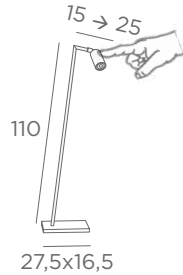

FLOOR LAMPS

WITH SPOTLIGHT/REFLECTOR

ONLY FOR
LED BULB

By touching the button on the spotlight, NEDJEM & BAKI have an ON/OFF and dimmer function

NEDJEM

3665 029 3665 093 3665 095
Brushed bronze + brushed nickel + brushed brass

1x GU10
Only for LED bulb
Flex 20 cm
Touch dimming on the spotlight
Dimming box on cable

Finish code : 93 Finish code : 95

BAKI

3625 029 3625 093 3625 095
Brushed bronze + brushed nickel + brushed brass

1x GU10
Only for LED bulb
Touch dimming on the spotlight
Dimming box on cable

Finish code : 93 Finish code : 95

OUADI

3683 028 3683 029
Light bronze Brushed bronze

1x G9
LED bulb included
4,5W - 500lm - 2700°K
Swing arm
Not dimmable
Adjustable height
Foot switch