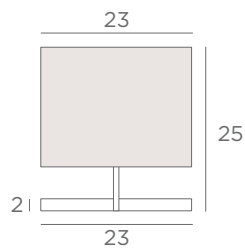

ARMANA 1

	
1416 029 Brushed bronze	1416 032 Brushed chrome

1x E27

Lampshade ARMANA 1

□ 23x15-23x15-17 cm

Lampshade code : 1416

+ fabric code

WALL LAMPS WITH LAMP SHADES