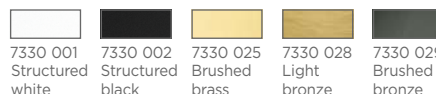

OPTIONAL CABLES & FITTINGS

CEILING BASE 1 o10

Standard length : 90 cm
Diameter pendant : unlimited

CEILING BASE 3 o20

Standard lengths : 90, 45 & 70 cm, same
the KERMA 3 o20, page 20
For 3 pendants from Ø12 to 24 cm

CEILING BASE 3 o26

Standard lengths : 80, 50 & 65 cm, same
the ARTEMIS 3 o26, page 14
For 3 pendants from Ø16 to 33 cm

CEILING BASE 4 o26

Standard lengths : 80, 60, 47 & 65 cm,
same the ARTEMIS 4 o26, page 14
For 4 pendants from Ø12 to 26 cm