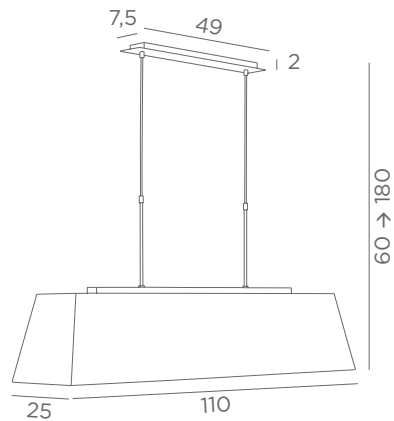

SUSPENSIONS WITH LAMPSHADE

E27

FOR LED
BULBS

HIGHER HEIGHT
ON REQUEST

HENOUTMIRE 3

+ lampshade large

4425 029 4425 032
Brushed bronze brushed chrome

3x E27

Distance between fittings : 30 cm

Distance between tubes : 40 cm

Adjustable height

Lampshade HENOUTMIRE LARGE

□ 100x16-110x25-24 cm

+ diffuser with eyelets

Lampshade code : 4425 + fabric code