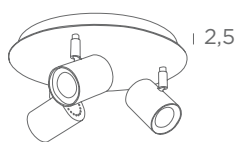

ATLAS 3

5093 001
Structured
white

3x GU10

5093 029
Brushed
bronze

5093 032
Brushed
chrome

26,5