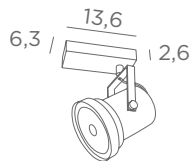

ATHENA 1

5401 029
Brushed
bronze

1x AR111
1x transfo 60VA/230/12V
compatible for bulb from
8W-LED to 50W-halo

ATHENA 2

5402 029
Brushed
bronze

2x AR111
2x transfos 60VA/230/12V
compatible for bulb from
8W-LED to 50W-halo