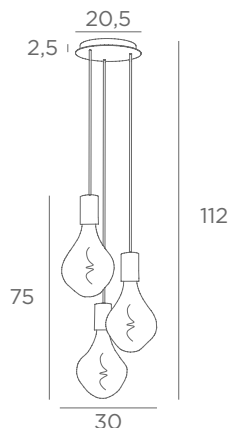

SUSPENSIONS WITH DECORATIVE BULBS

E27

DIM

FOR LED
BULBS

OTHER CABLE LENGTHS
ON REQUEST

ARTEMIS 3 o20

4967 002 Structured black	4967 025 Brushed brass	4967 029 Brushed bronze

Reference including : the ceiling base,
textile cables and 3x E27 XXL