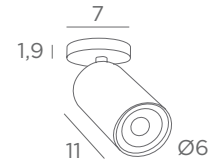

DEIMOS SPOT ON RAIL

- 5140 001
 Structured white
- 5140 002
 Structured black
- 5140 025
 Brushed brass
- 5140 029
 Brushed bronze
- 5140 033
 Brushed nickel

1x GU10
 Spot + rail adapter included

DEIMOS S1 o