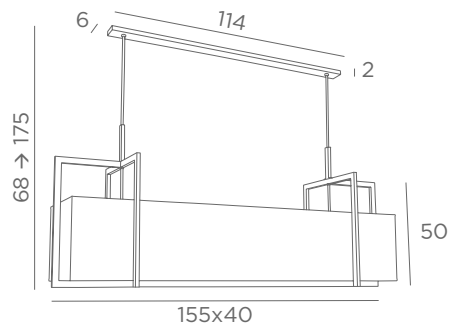

METELIS 125

4439 029
Brushed
bronze

5x E27

Distance between fittings : 25 cm

Distance between tubes : 80 cm

Adjustable height

Lampshade METELIS 125

□ 120x25-120x25-22 cm

Lampshade code : 4439 + fabric code

METELIS 155

4440 029
Brushed
bronze

6x E27

Distance between fittings : 25 cm

Distance between tubes : 102 cm

Adjustable height

Lampshade METELIS 155

□ 150x35-150x35-30 cm

Lampshade code : 4440 + fabric code