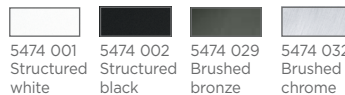

SARGAS 4

5474 001
Structured white

5474 002
Structured black

5474 029
Brushed bronze

5474 032
Brushed chrome

4x AR111

4x transfos 60VA/230/12V compatible for bulb from 8W-LED to 50W-halo