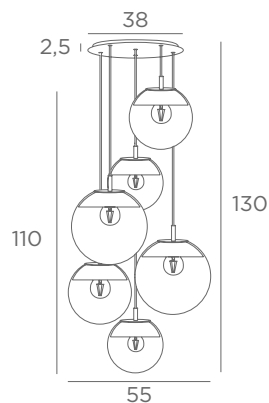

LUNA 6 ø38

4487 002 Structured black
4487 025 Brushed brass
4487 028 Light bronze
4487 029 Brushed bronze

Reference including : the ceiling base,
textile cables, closings of the glasses,
electrical fittings and LED bulbs

To add : 2 *SPHERE SMALL*
2 *SPHERE MEDIUM*
2 *SPHERE LARGE*