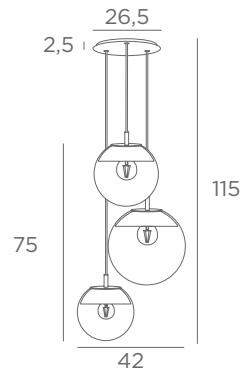

SUSPENSIONS

WITH DECORATIVE GLASSES

LED BULBS INCLUDED

ONLY FOR LED BULBS

OTHER CABLE LENGTHS ON REQUEST

Three glasses and four colors for the *LUNA* and *FORYOU* models

22

25

30

SPHERE SMALL

4445 080 4445 082 4445 085 4445 089
Transparent Anthracite Amber Grey
Reference for the glass only

SPHERE MEDIUM

4446 080 4446 082 4446 085 4446 089
Transparent Anthracite Amber Grey
Reference for the glass only

SPHERE LARGE

4447 080 4447 082 4447 085 4447 089
Transparent Anthracite Amber Grey
Reference for the glass only