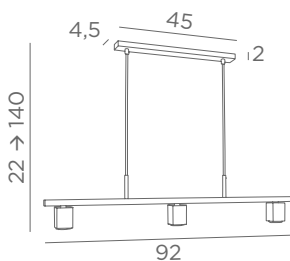

SUSPENSIONS

WITH SPOTLIGHTS

GU10

DIM

FOR LED BULBS

HIGHER HEIGHT ON REQUEST

GEMINI 3

4643 029	4643 033
Brushed bronze	Brushed nickel

3x GU10

Distance between spotlights : 40 cm

Distance between tubes : 37 cm

Adjustable height