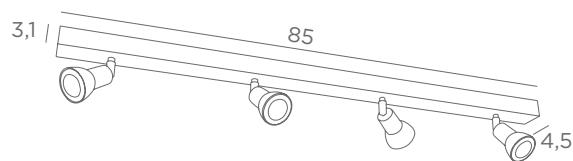

NO
TRANSFO

CALLISTO 4

5114 001 Structured white
5114 029 Brushed bronze
4x GU10

CALLISTO 3

5113 001 Structured white
5113 029 Brushed bronze
3x GU10

CALLISTO 2

5112 001 Structured white
5112 029 Brushed bronze
2x GU10