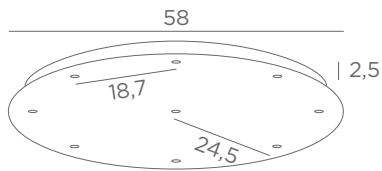

CEILING BASE 9 o58