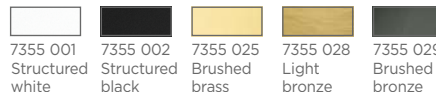

CEILING BASE 5 o33

Standard lengths : 80, 60, 45, 65 & 35 cm,
same the ARTEMIS 5 o33, page 15
For 5 pendants from Ø15 to 31 cm