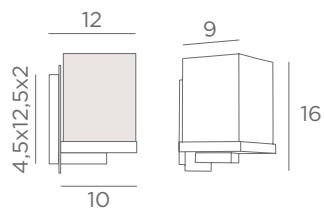

WALL LAMPS

WITH LAMPSHADE

G9

LED BULB INCLUDED

NO DRIVER

DAKKA

1330 029 1330 032
Brushed bronze Brushed chrome
1x G9
LED bulb included
4W - 300lm - 2700°K
Not dimmable
Lampshade DAKKA
9-9-13 cm
Lampshade code : 1330
+ fabric code