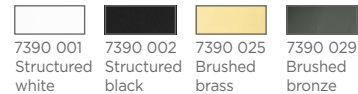

REFERENCE

FINISHES & CODES

OPTIONAL CABLES & FITTINGS

CEILING BASE 6 o38

Standard lengths : 105, 40, 65, 85, 75 & 70 cm, same the KERMA 6 o38, page 20
For 6 pendants from Ø15 to 31 cm

CEILING BASE 7 o48

Standard lengths : 100, 55, 75, 40, 80, 50 & 85 cm, same the Kerma 7 o48, page 20
For 7 pendants from Ø19 to 38 cm

CEILING BASE 8 o30

Standard lengths : 110, 40, 85, 60, 100, 55, 90 & 65 cm, same the KERMA 8 o30, page 20
For 8 pendants from Ø7,5 to 17 cm

CEILING BASE 9 o58

Standard lengths : 80, 64, 40, 54, 28, 43, 71, 64 & 45 cm, same the ARTEMIS 9 o58, page 15
For 9 pendants from Ø18 to 36 cm