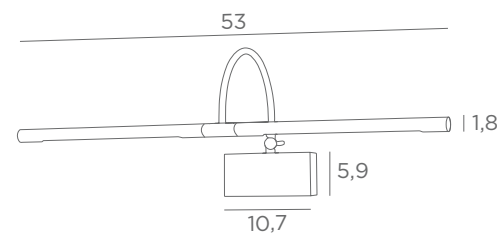

PAINTING LIGHTS

WITH REFLECTORS

G4

LED BULBS INCLUDED

TRANSFO 12V

ADJUSTABLE REFLECTORS

PACHED 25

1872 020 Polished brass
1872 029 Brushed bronze
1872 033 Brushed nickel

2x G4

Anti-UV LED bulbs included

2x 2,5W - 2x 320lm - 2700°K

Transfo 60VA/230V/12V not dimmable

PACHED 40

1874 020 Polished brass
1874 029 Brushed bronze
1874 033 Brushed nickel

2x G4

Anti-UV LED bulbs included

2x 2,5W - 2x 320lm - 2700°K

Transfo 60VA/230V/12V not dimmable

PACHED 53

1875 020 Polished brass
1875 029 Brushed bronze
1875 033 Brushed nickel

2x G4

Anti-UV LED bulbs included

2x 2,5W - 2x 320lm - 2700°K

Transfo 60VA/230V/12V not dimmable

Photo : Pached 25/20