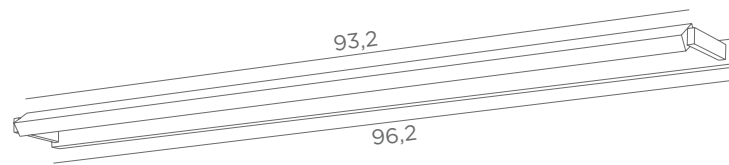

ERATO 95

1839 028	1839 029
Light bronze	Brushed bronze

Integrated 230V LED module
21,6W - 1989lm - 2700°K
No driver