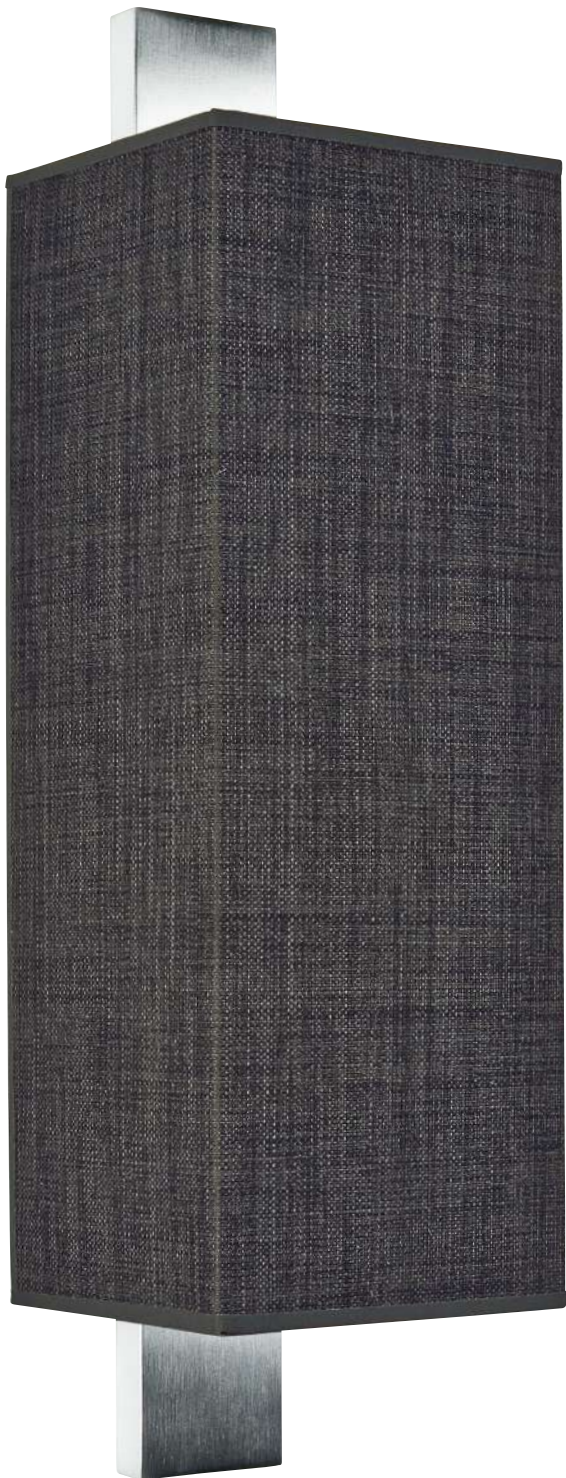

Integrated LED strips
19,6W - 1638lm - 2700°K
Driver 240V not dimmable
Lampshade CHABAKA 2 # (screen)
□ 10x8,5-10x8,5-40 cm
Lampshade code : 1526
+ fabric code

HEBY 1

1542 029
Brushed
bronze

2x E27
Dimmable
Lampshade HEBY 1 (screen)
□ 13x9-13x9-42 cm
Lampshade code : 1542
+ fabric code