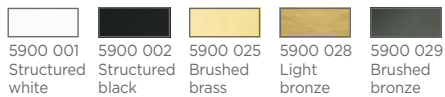

RIVERSIDE 1

1x GU10

Placement with clips in a round ceiling cutout

Ø100mm