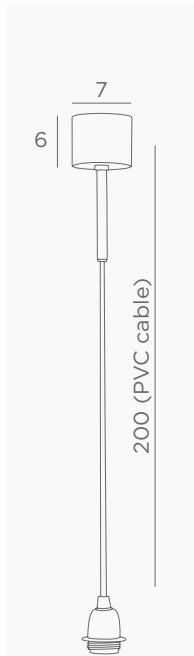

SUSPENSION PAVILLON

1. 4089 029 Brushed bronze
2. Special hook included for placement on an luster hook