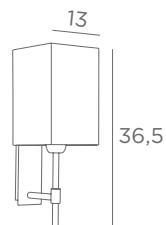

Lampshade NECTANEBO 1

13-13-20 cm

Lampshade code : 1335

+ fabric code

↳ 17,5 cm