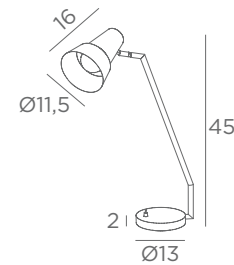

MIDAS

		
2850 002 Structured black	2850 028 Light bronze	2850 029 Brushed bronze

1x E27
Switch on cable

SEVILLA

		
2645 002 Structured black	2645 028 Light bronze	2645 029 Brushed bronze

1x E27
Switch on base