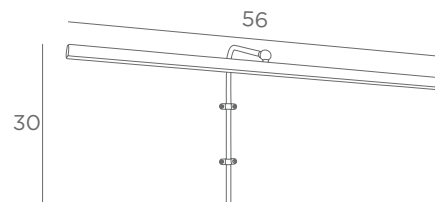

Integrated LED strips
10,5W - 878lm - 2700°K
Driver 240V not dimmable

PAINTING LIGHTS

WITH REFLECTOR

INTEGRATED LED

DRIVER 230V

ADJUSTABLE REFLECTOR

Fixation of the arch to the wall or behind the painting

Driver 230V (separately delivered) to place on the wall or behind the painting