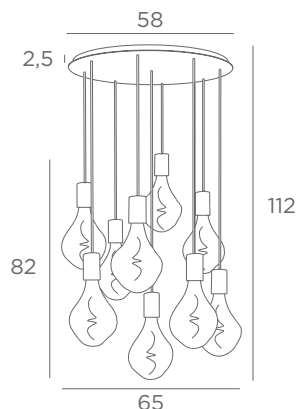

ARTEMIS 9 ø58

4966 002 Structured black
4966 025 Brushed brass
4966 029 Brushed bronze

Reference including : the ceiling base, textile cables and 9x E27 XXL