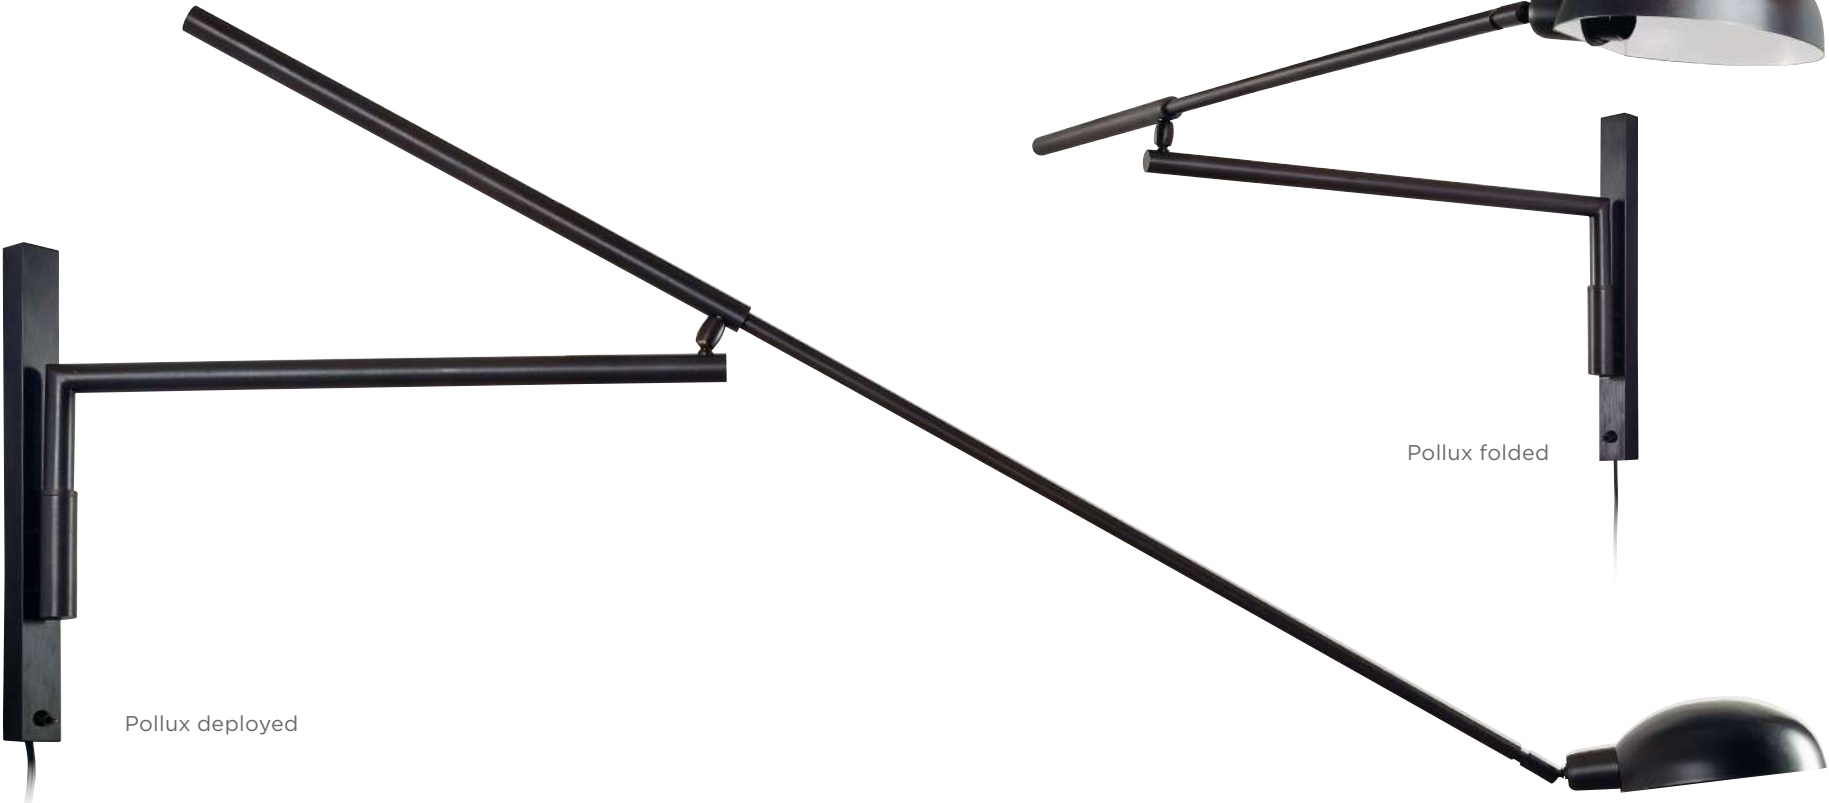

WALL LAMPS WITH REFLECTOR

E14

DIM

ONLY FOR
LED BULB

ADJUSTABLE
REFLECTOR

Available
without switch
on request

Pollux deployed

Pollux folded

STÉPHANE DAVIDTS

POLLUX + SWITCH

1670 029
Brushed
bronze

1x E14
Articulated arms

Toggle switch

Included : cable 2m + plug

Photos : Pollux/29 (deployed) & Pollux/29 (folded)

WALL LAMPS WITH LAMPSHADE