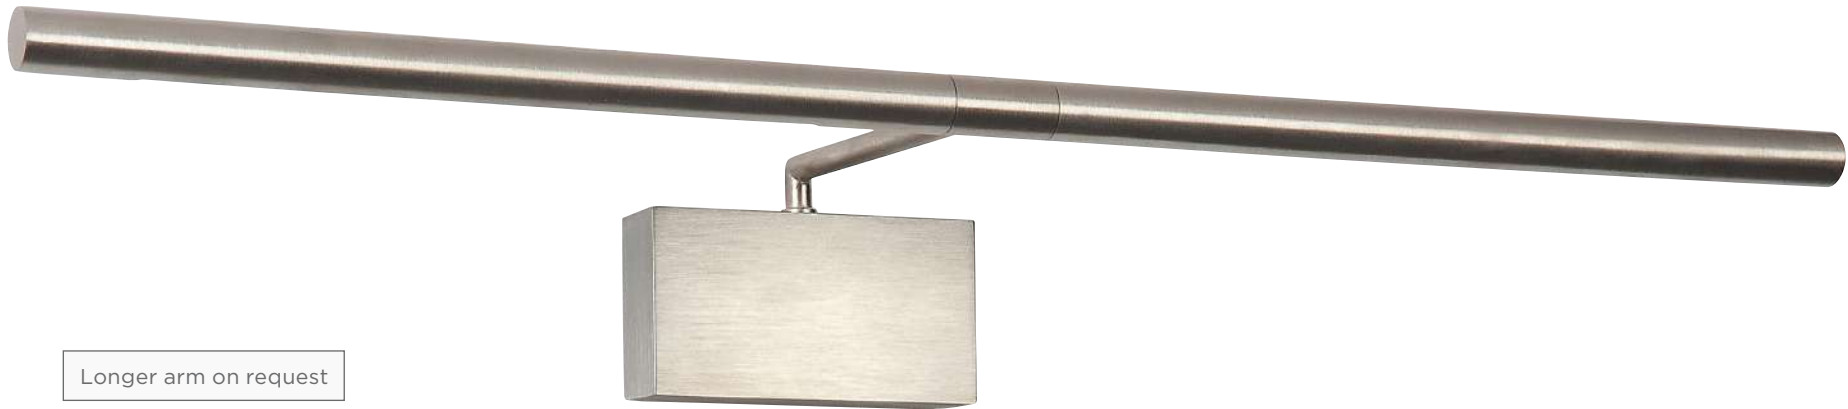

PAINTING LIGHTS

WITH REFLECTORS

- G4
- DIM
- LED BULBS INCLUDED
- TRANSFO 12V
- ADJUSTABLE REFLECTORS

Longer arm on request

MEROE 25

- 1862 020
  Polished
  brass
- 1862 029
  Brushed
  bronze
- 1862 033
  Brushed
  nickel

2x G4
Anti-UV LED bulbs included
2x 2,5W - 2x 320lm - 2700°K
Transfo 60VA/230V/12V not dimmable