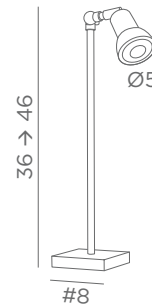

1x GU4

Switch with 3 positions :

O : off position

I : low intensity

II : high intensity

Toroidal plug transfo 50VA/230/9-12V

compatible with LED bulb

Not dimmable