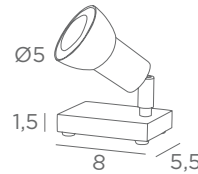

SADIRA PL

1x GU10
Dimmable with a dimmer switch on cable

SADIRA PL 2

2x GU10
Dimmable with a dimmer switch on cable

01
Structured white

02
Structured black

20
Polished brass

28
Light bronze