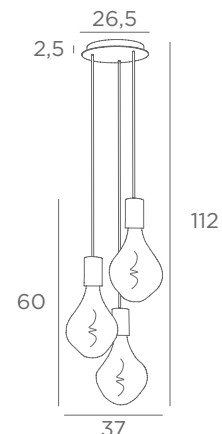

ARTEMIS 3 o26

4960 002 Structured black	4960 025 Brushed brass	4960 029 Brushed bronze

Reference including : the ceiling base,
textile cables and 3x E27 XXL