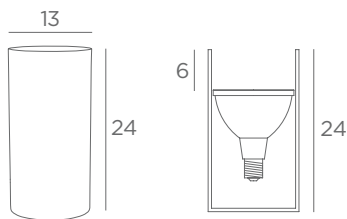

UPLIGHTS FOR LED BULB

E27

ONLY FOR
LED BULB

FOOT
SWITCH

UP 38

6098 025
Brushed
brass

6098 029
Brushed
bronze

6098 032
Brushed
chrome

1x E27

Use a PAR 38 bulb

Only for LED bulb