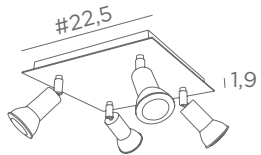

WITH ADJUSTABLE SPOTLIGHTS

GU10

DIM

FOR LED BULBS

NO TRANSFO

MERCURE SQUARE

5165 001 Structured white	5165 020 Polished brass	5165 029 Brushed bronze	5165 032 Brushed chrome
---------------------------------	-------------------------------	-------------------------------	-------------------------------