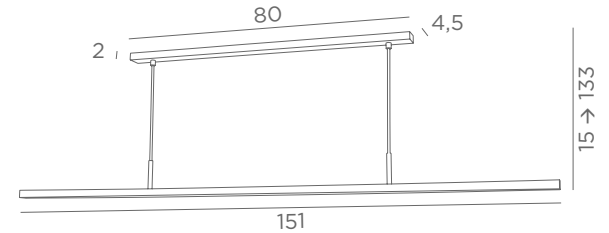

POLARIS 120

Integrated 230V LED module
28,8W - 2652lm - 2700°K
Distance between tubes : 68 cm
Adjustable height

POLARIS 150

Integrated 230V LED module
36W - 3315lm - 2700°K
Distance between tubes : 68 cm
Adjustable height