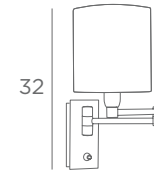

1x E14

Available with or without
 an on/off switch

WALL LAMPS WITH LAMPSHADE

E14

FOR LED
BULB

ARTICULATED
ARMS

Available with or without
an on/off switch

Lampshade AHMOSIS cyl
Ø 15-15-16 cm
Lampshade code : 1203
+ fabric code
↳ 15-41 cm