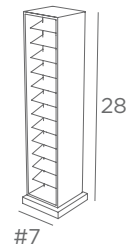

BRIGHTON

2845 002 Structured black
2845 025 Brushed brass
2845 028 Light bronze
2845 029 Brushed bronze

Integrated LED strips
11,2W - 923lm - 2700°K
Switch on cable
Plug driver 240V not dimmable