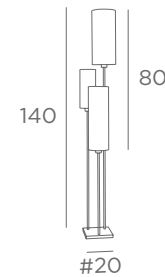

NOUKAR + lampshades

3460 029 Brushed bronze
3460 032 Brushed chrome
3x E27
Lampshades NOUKAR
NOUKAR 1 : Ø 12-12-25 cm
Lampshade code : 3461
+ fabric code
NOUKAR 2 : Ø 15-15-40 cm
Lampshade code : 3462
+ fabric code
NOUKAR 3 : Ø 18-18-35 cm
Lampshade code : 3463
+ fabric code