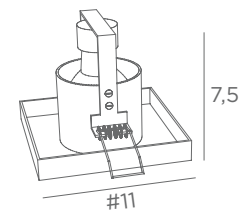

5910 028
Light
bronze

5910 029
Brushed
bronze

1x GU10

Placement with clips in a round ceiling cutout

Ø100mm

Photos : Orlando/28 & 29

CEILING - RECESSED WITH ADJUSTABLE SPOTLIGHT

INTEGRATED
LED