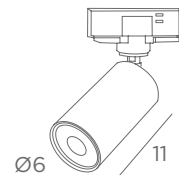

DEIMOS SPOT ON RAIL

- 5140 001
 Structured white
- 5140 002
 Structured black
- 5140 025
 Brushed brass
- 5140 029
 Brushed bronze
- 5140 033
 Brushed nickel

1x GU10
 Spot + rail adapter included

DEIMOS S1 o