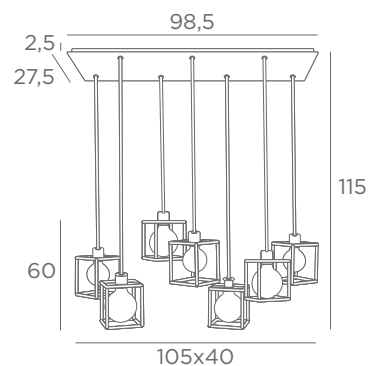

Ø125 mm : 6834 000

SUSPENSIONS WITH DECORATIVE BULBS

E27

DIM

FOR LED
BULBS

OTHER CABLE LENGTHS
ON REQUEST

KERMA 5

4935 002