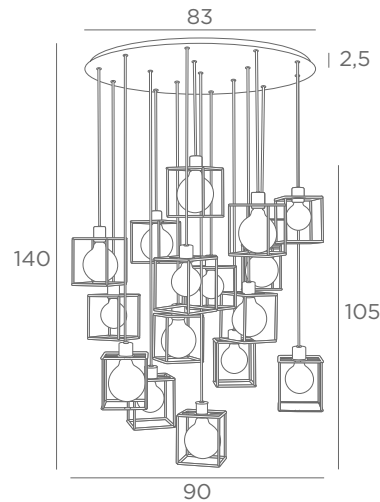

KERMA 16 o83

4916 002
Structured
black

4916 025
Brushed
brass

Reference including : the ceiling base, textile cables & 16x E27 R