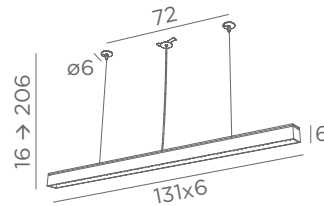

GALAND J Ø

4700 025 Brushed brass	4700 028 Light bronze	4700 029 Brushed bronze

Integrated LED strips
48,5W - 4137lm - 2700°K
Driver to be placed in the false ceiling
Adjustable height