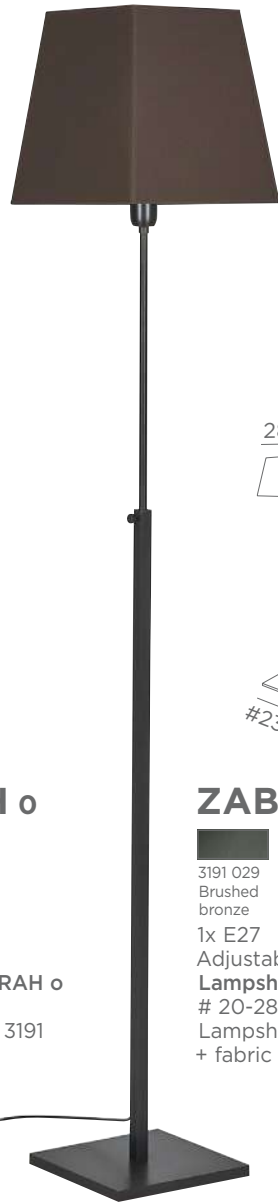

+ fabric code

FLOOR LAMPS WITH LAMPSHADES

E27

FOR LED
BULBS

FOOT
SWITCH

ZABARAH 0

3191 029 Brushed bronze
3191 032 Brushed chrome
1x E27
Adjustable height
Lampshade ZABARAH 0
Ø 30-45-35 cm
Lampshade code : 3191
+ fabric code