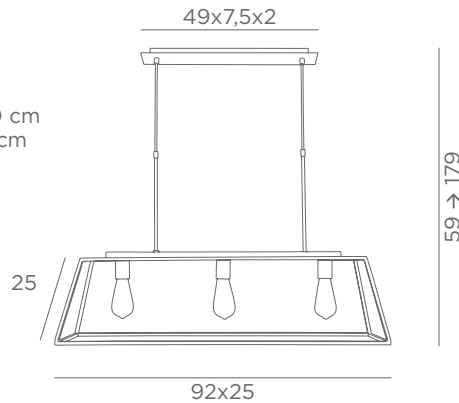

■ + **STRUCTURE**

4425 029 4994 002
Brushed Black
bronze Epoxy

3x E27

Distance between fittings : 30 cm

Distance between tubes : 40 cm

Adjustable height

HENOUTMIRE 6

+ Ousermaatre large structure