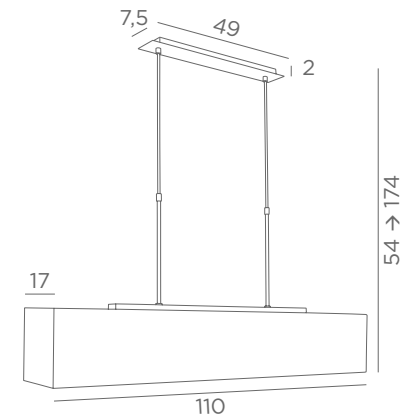

HENOUTMIRE 3

+ lampshade medium

4425 029 4425 032
Brushed bronze brushed chrome

3x E27

Distance between fittings : 30 cm

Distance between tubes : 40 cm

Adjustable height

Lampshade HENOUTMIRE MEDIUM

□ 110x17-110x17-18 cm

+ diffuser with eyelets

Lampshade code : 4426 + fabric code

Photo : lampshade large seta marron