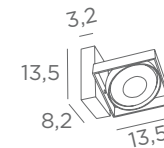

SARGAS 1

5471 001 Structured white	5471 002 Structured black	5471 029 Brushed bronze	5471 032 Brushed chrome

1x AR111
1x transfo 60VA/230/12V
compatible for bulb from
8W-LED to 50W-halo

All AR111 bulbs are dimmable.
Consult your supplier to use
a compatible dimmer