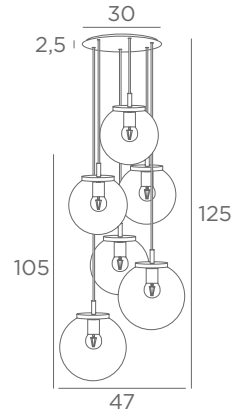

FORYOU 6 o30

4456 002 Structured black	4456 025 Brushed brass	4456 028 Light bronze	4456 029 Brushed bronze

Reference including : the ceiling base, textile cables, glass covers, E27 fittings & LED bulbs

To add : 4 *SPHERE SMALL*
2 *SPHERE MEDIUM*