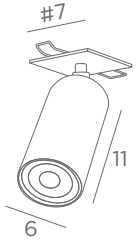

DEIMOS P1

- 5870 001 Structured white
- 5870 002 Structured black
- 5870 029 Brushed bronze

1x GU10
Placement with clips in a round ceiling cutout