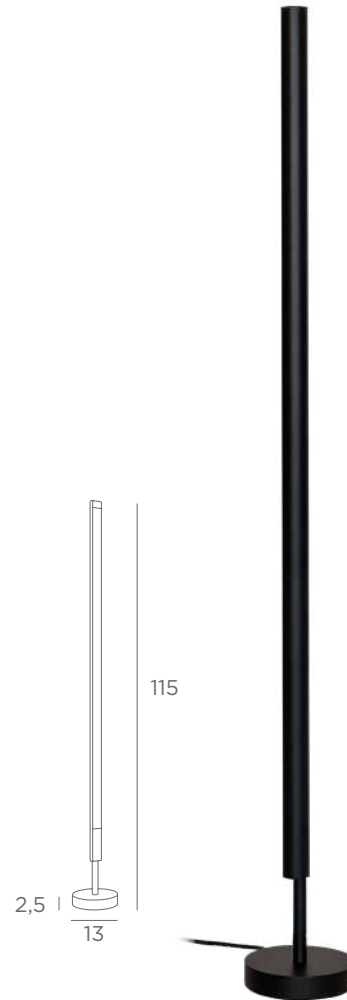

MILO

3700 002	3700 028	3700 029
Structured black	Light bronze	Brushed bronze

Integrated 230V LED module
22,2W - 2340lm - 2700°K
No driver

Photos : Ulysse/28, Ulysse/02 & Milo/02