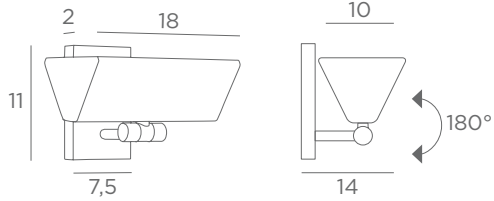

C 17

1717 029
Brushed
bronze

R7s fittings
LED bulb included
15W - 2000lm - 2700°K

THOUEIRIS

1784 001 1784 029 1784 032
Structured white Brushed bronze Brushed chrome

R7s fittings
LED bulb included
15W - 2000lm - 2700°K