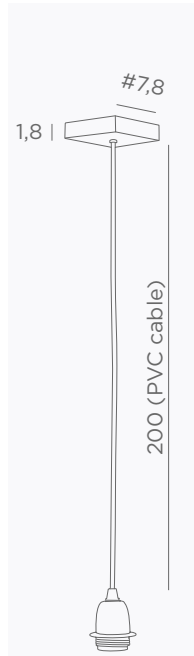

SUSPENSION #

- 4055 001 Structured white
- 4055 029 Brushed bronze
- 4055 033 Brushed nickel