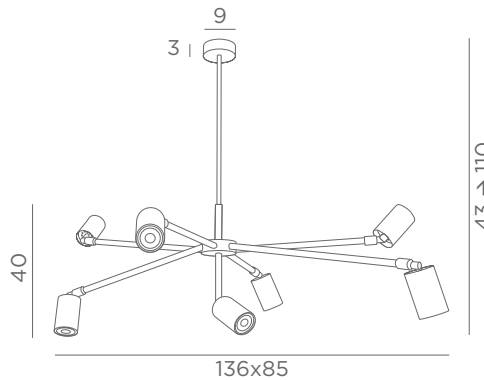

SUSPENSIONS WITH SPOTLIGHTS

GU10
DIM
ONLY FOR LED BULBS
HIGHER HEIGHT ON REQUEST

LAHOUN

4648 028 Light bronze	4648 029 Brushed bronze	4648 093 Brushed bronze + brushed nickel	4648 095 Brushed bronze + brushed brass

2. 7x GU10
   Adjustable height