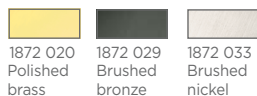

PACHED 25

1872 020 Polished brass
1872 029 Brushed bronze
1872 033 Brushed nickel

2x G4

Anti-UV LED bulbs included

2x 2,5W - 2x 320lm - 2700°K

Transfo 60VA/230V/12V not dimmable

PACHED 40

1874 020 Polished brass
1874 029 Brushed bronze
1874 033 Brushed nickel