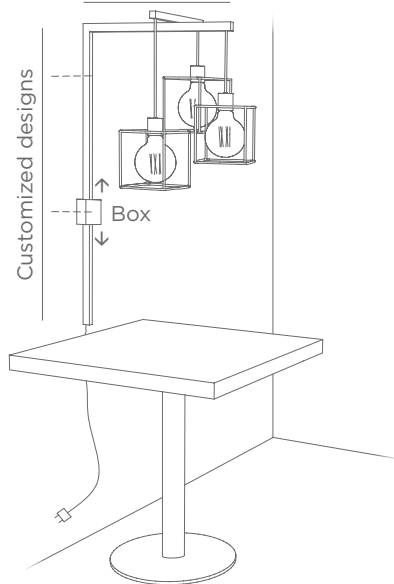

This wall lamp is designed to be entirely custom-made. Please consult us.

CALPE

1986 002 Structured black	1986 025 Brushed brass	1986 028 Light bronze	1986 029 Brushed bronze

E27 fitting(s)
Wall lamp designed to illuminate a table with one or more pendants
Electrical connection :
by the box or by an electrical cord