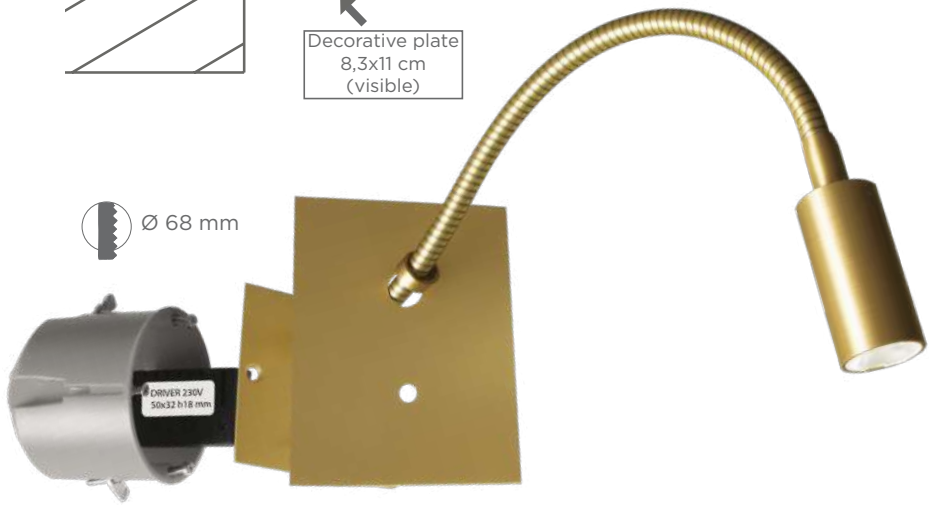

For quantities, other configurations on request

READING WALL LAMPS

WITH SPOTLIGHT

ADJUSTABLE SPOTLIGHT

Ø 68 mm

PAROS

1628 025	1628 029	1628 032
Brushed brass	Brushed bronze	Brushed chrome

Integrated LED 1W - 119lm - 2700°K
Flex 30 cm
Toggle switch
Driver 230V not dimmable
To fix on a standard recessed box (depth 6 cm)