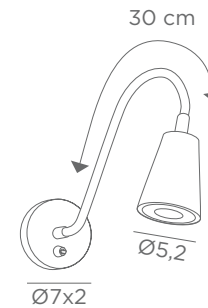

For quantities, other configurations on request

READING WALL LAMPS

WITH SPOTLIGHT

ADJUSTABLE SPOTLIGHT

Ø 68 mm

PAROS

1628 025	1628 029	1628 032
Brushed brass	Brushed bronze	Brushed chrome

Integrated LED 1W - 119lm - 2700°K
Flex 30 cm
Toggle switch
Driver 230V not dimmable
To fix on a standard recessed box (depth 6 cm)

DESPINA

1660 002	1660 029	1660 032
Structured black	Brushed bronze	Brushed chrome

1x GU10
Flex 30 cm
Toggle switch
No transfo - Dimmable