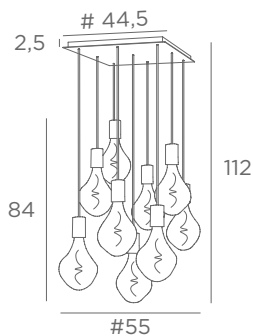

ARTEMIS 7

4957 002 Structured black
4957 025 Brushed brass
4957 029 Brushed bronze

Reference including : the ceiling base,
textile cables and 7x E27 XXL