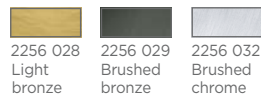

FOR LED
BULB

SWITCH
ON CABLE

MENNA 3 o

2257 028 Light bronze
2257 029 Brushed bronze
2257 032 Brushed chrome

1x E27

Lampshade MENNA 3 o
Ø 28-38-28 cm
Lampshade code : 2260
+ fabric code

MENNA 2 o

2256 028 Light bronze
2256 029 Brushed bronze
2256 032 Brushed chrome