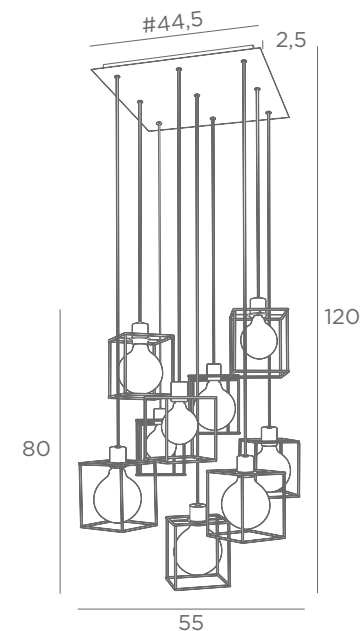

KERMA SQUARE 9

4949 002 4949 029
Structured Brushed
black bronze

Reference including : the ceiling base, textile cables & 9x E27 R