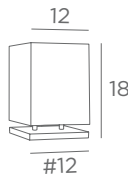

NAOS 1

2354 029 2354 032
Brushed Brushed
bronze chrome

1x E27

Lampshade NAOS 1

12-12-15 cm

Lampshade code : 2354

+ fabric code