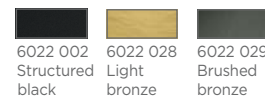

SADIRA PL 2

2x GU10
Dimmable with a dimmer switch on cable