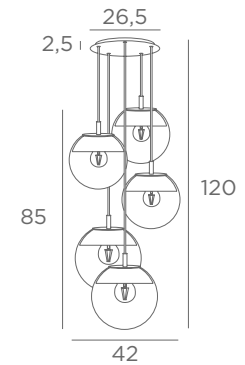

These references includes :

- the cabling for the ceiling base with textile cable (1m)
- the closing of the glass, an electrical fitting and an LED bulb

LUNA 5 o26

4489 002 Structured black	4489 025 Brushed brass	4489 028 Light bronze	4489 029 Brushed bronze
---------------------------------	------------------------------	-----------------------------	-------------------------------