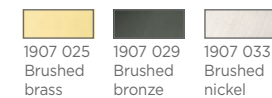

RICHIEU 75

Integrated LED strips
10,5W - 878lm - 2700°K
Delivered with a driver 230V/12W/0,5A
Not dimmable