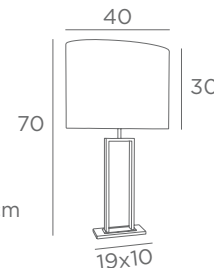

Lampshade PENOUT 2

Oval 40x26-40x26-30 cm
Lampshade code : 2291
+ fabric code

Finish code : 98