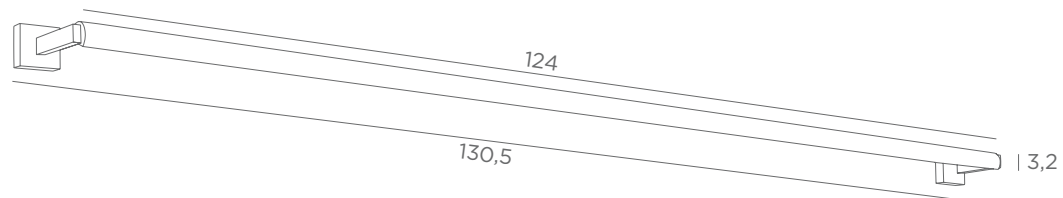

CREMONE 125

1828 002 1828 029
Structured Brushed
black bronze

Integrated 230V LED module
28,8W - 2652lm - 2700°K
No driver