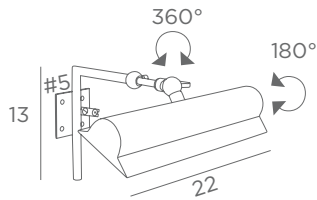

ET 22

1842 025 Brushed brass	1842 029 Brushed bronze

1x E14
No transfo
↳ 18-24 cm