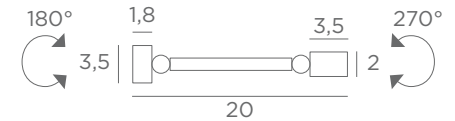

PAINTING LIGHTS

WITH REFLECTOR

ADJUSTABLE REFLECTOR