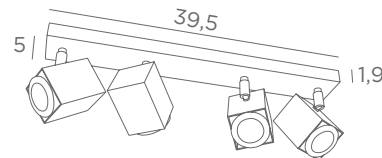

MAJORIS 4

5154 001 Structured white
5154 029 Brushed bronze
5154 032 Brushed chrome

4x GU10