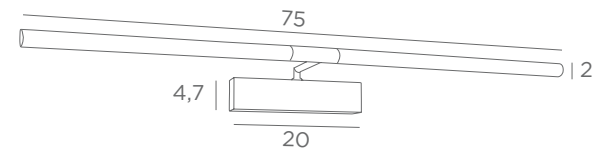

MEIDOU M 35

1853 020 Polished brass
1853 029 Brushed bronze
1853 033 Brushed nickel

Integrated LED strips
2x 1,8W - 1x 342lm - 2700°K
Driver 240V not dimmable

MEIDOU M 55

1855 020 Polished brass
1855 029 Brushed bronze
1855 033 Brushed nickel

Integrated LED strips
2x 3,8W - 1x 648lm - 2700°K
Driver 240V not dimmable

MEIDOU M 75

1857 020 Polished brass
1857 029 Brushed bronze
1857 033 Brushed nickel

Integrated LED strips
2x 5,7W - 1x 972lm - 2700°K
Driver 240V not dimmable