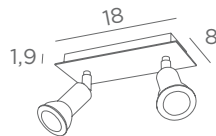

MERCURE 2

5162 001 Structured white	5162 020 Polished brass	5162 029 Brushed bronze	5162 032 Brushed chrome

2. 2x GU10