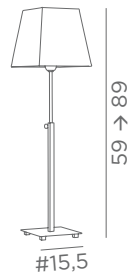

NOUBET

2362 029
Brushed
bronze

1x E27

Adjustable height

Lampshade NOUBET

14-20-20 cm

Lampshade code : 1308

+ fabric code