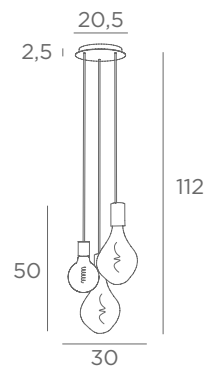

SUSPENSIONS WITH DECORATIVE BULBS

E27

DIM

FOR LED
BULBS

OTHER CABLE LENGTHS
ON REQUEST