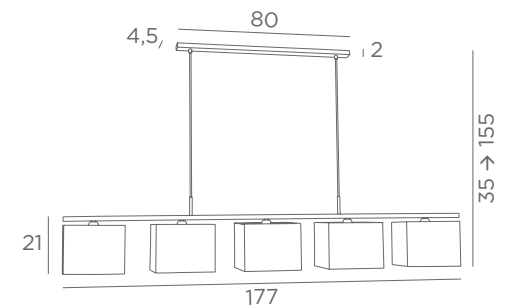

ASSIOUT 5

4417 029
Brushed
bronze

5x E27

Distance between fittings : 38 cm

Distance between tubes : 68 cm

Adjustable height

Lampshade ASSIOUT

□ 25x17-25x17-18 cm

+ integral diffuser

Lampshade code : 4417

+ fabric code (x5)