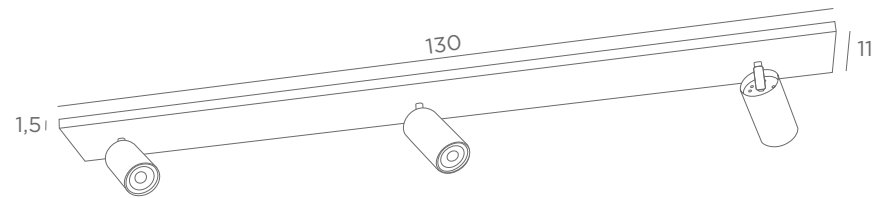

DEIMOS L3

5133 001 Structured white 3x GU10	5133 002 Structured black	5133 029 Brushed bronze	5133 045 Structured black + brushed brass