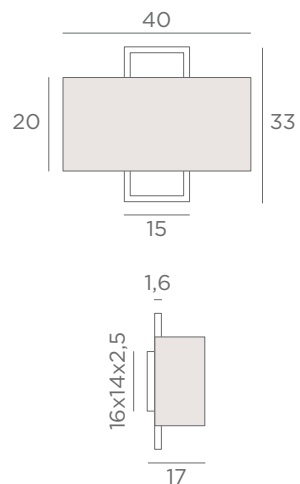

WALL LAMPS WITH LAMPSHADE

E27

DIM

FOR LED
BULBS

KARANIS 2

1552 029
Brushed
bronze

1552 032
Brushed
chrome

2x E27

Lampshade KARANIS 2 (screen)

Ø 40x15-40x15-20 cm

Lampshade code : 1552

+ fabric code