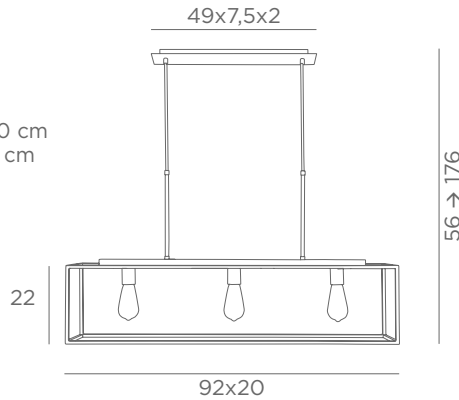

■ + **STRUCTURE**

4425 029 4995 002
Brushed Black
bronze Epoxy

3x E27

Distance between fittings : 30 cm

Distance between tubes : 40 cm

Adjustable height

HENOUTMIRE 6

+ Ousermaatre medium structure