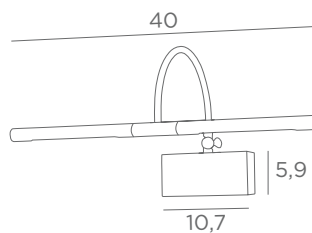

PAINTING LIGHTS

WITH REFLECTORS

G4

LED BULBS INCLUDED

TRANSFO 12V

ADJUSTABLE REFLECTORS

PACHED 25

1872 020 Polished brass
1872 029 Brushed bronze
1872 033 Brushed nickel

2x G4

Anti-UV LED bulbs included

2x 2,5W - 2x 320lm - 2700°K

Transfo 60VA/230V/12V not dimmable

PACHED 40

1874 020 Polished brass
1874 029 Brushed bronze
1874 033 Brushed nickel

2x G4

Anti-UV LED bulbs included

2x 2,5W - 2x 320lm - 2700°K

Transfo 60VA/230V/12V not dimmable

PACHED 53

1875 020 Polished brass
1875 029 Brushed bronze
1875 033 Brushed nickel

2x G4

Anti-UV LED bulbs included

2x 2,5W - 2x 320lm - 2700°K

Transfo 60VA/230V/12V not dimmable

Photo : Pached 25/20