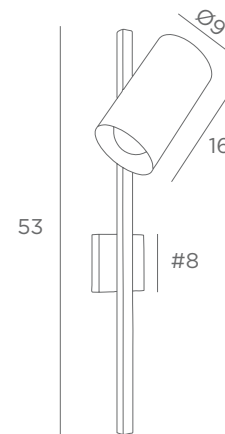

WALL LAMPS

WITH INDIRECT LIGHTING/SPOTLIGHTS

FOR LED BULBS

NO TRANSFO

CROWN 1

1649 002 Structured black	1649 028 Light bronze	1649 029 Brushed bronze
1x GU10		

CROWN 2

1650 002 Structured black	1650 028 Light bronze	1650 029 Brushed bronze
2x GU10		

JONAS

1630 002 Structured black	1630 028 Light bronze	1630 029 Brushed bronze
1x E27 Adjustable spotlight ↳ 12,5 cm		

Available
with switch
on request

Photos : Crown 2/02 & Jonas/02