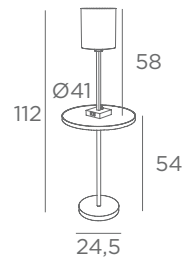

3798 002
Structured
black

Integrated 230V LED modules
2x 30W - 2x 2900lm - 2700°K
Foot dimmer

TABELLA

3626 028
Light
bronze

3626 029
Brushed
bronze

1x E27
Toggle switch
Socket outlet for CE
electric plug
Lampshade TABELLA
Ø 18-18-20 cm
Lampshade code : 1206
+ fabric code