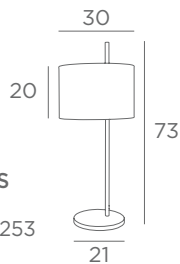

PENOUT 2

2291 098
Brushed bronze
+ light bronze
1x E27

Lampshade PENOUT 2

Oval 40x26-40x26-30 cm
Lampshade code : 2291
+ fabric code

Finish code : 98

PENOUT 1

2290 098
Brushed bronze
+ light bronze
1x E27

Lampshade PENOUT 1