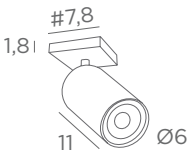

DEIMOS S1

5126 001 Structured white	5126 002 Structured black	5126 025 Brushed brass	5126 029 Brushed bronze	5126 045 Structured black + brushed brass

2. 1x GU10

DEIMOS S2

5128 001 Structured white	5128 002 Structured black	5128 025 Brushed brass	5128 029 Brushed bronze	5128 045 Structured black + brushed brass

2. 2x GU10

DEIMOS S3

5129 001 Structured white	5129 002 Structured black	5129 025 Brushed brass	5129 029 Brushed bronze	5129 045 Structured black + brushed brass

2. 3x GU10

Photos : Deimos S1 #/29 & Deimos S2 #/25