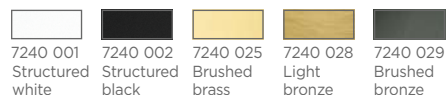

CEILING BASE L 4

Standard lengths : 65, 90, 50
& 70 cm, same the KERMA L 4,
page 18
For 4 pendants from Ø29,5 to
59 cm