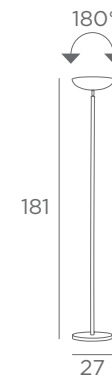

VIRGINIE

3794 001 Structured white	3794 002 Structured black	3794 020 Polished brass	3794 029 Brushed bronze

R7s fittings
LED bulb included
15W - 2000lm- 2700°K
Adjustable cupola