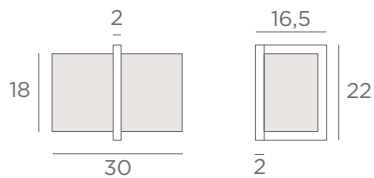

□ 30x12-30x12-18 cm

Lampshade code : 1441
+ fabric code

WALL LAMPS WITH LAMPSHADE

E27

DIM

FOR LED
BULB

KARANIS 1

1550 029
Brushed
bronze