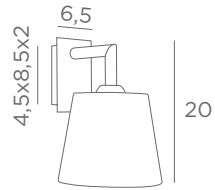

WALL LAMPS WITH LAMP SHADE

E27 DIM FOR LED BULB

Lampshade EDFOU 1 o
Ø 10-14-12 cm
Lampshade code : 1125
+ fabric code
↳ 16 cm