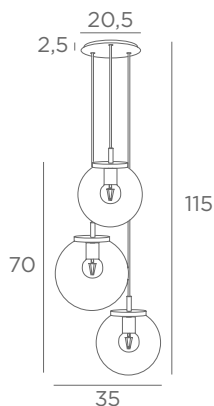

FORYOU 3 o20

4451 002
Structured
black

4451 025
Brushed
brass

4451 028
Light
bronze

4451 029
Brushed
bronze

Reference including : the ceiling base, textile cables, glass covers, E27 fittings & LED bulbs

1. To add : 2 *SPHERE SMALL*
   1 *SPHERE MEDIUM*