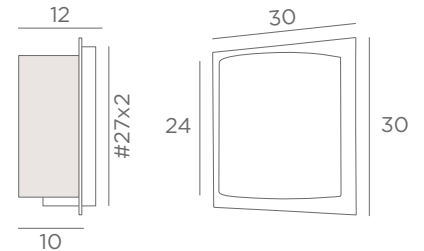

WALL LAMPS WITH LAMPSHADE

FOR LED
BULB

Lampshade DEIR 1 # (screen)
□ 13x9-13x9-13 cm
Lampshade code : 1534
+ fabric code

Lampshade DEIR 1 o (screen)
Ø 13x9-13x9-13 cm
Lampshade code : 1533
+ fabric code

Lampshade DEIR 2 # (screen)
□ 24x11-24x11-24 cm
Lampshade code : 1536
+ fabric code