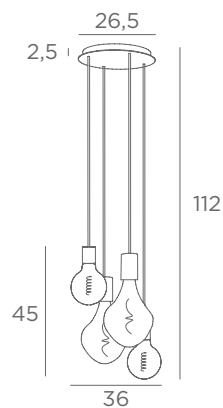

SUSPENSIONS WITH DECORATIVE BULBS

E27

DIM

FOR LED
BULBS

OTHER CABLE LENGTHS
ON REQUEST

ARTEMIS M3 o20

4982 002	4982 025	4982 029
Structured black	Brushed brass	Brushed bronze

Reference including : the ceiling base,
textile cables, 2x E27 XXL & 1x E27 L