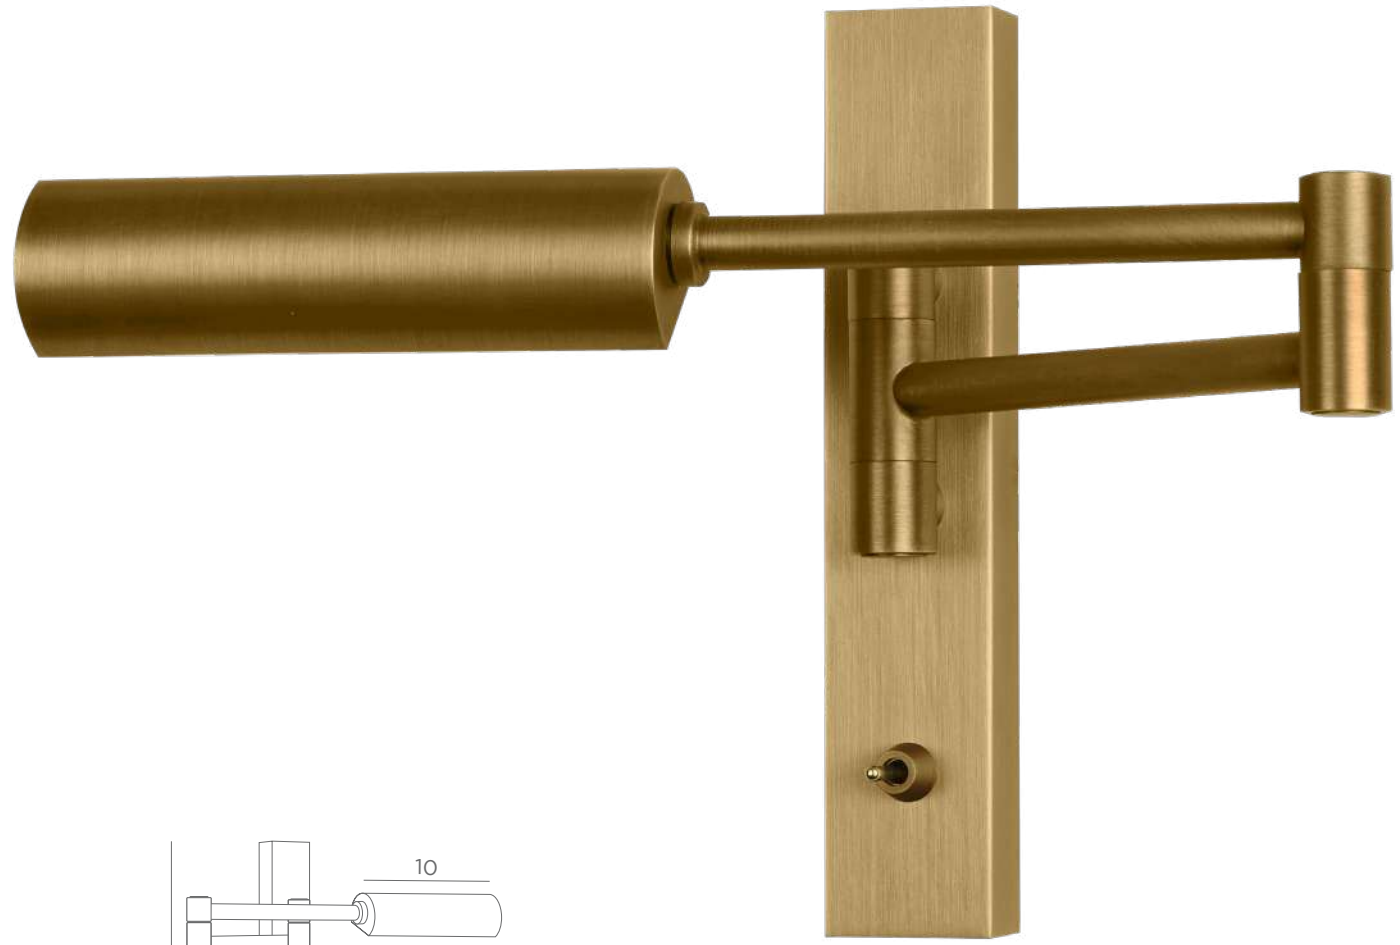

Integrated LED strips
31,7W - 2613lm - 2700°K
Driver 240V not dimmable

READING WALL LAMPS WITH REFLECTOR

INTEGRATED
LED

DRIVER
240V

ADJUSTABLE
REFLECTOR

VESTA + SWITCH

	
1688 028 Light bronze	1688 029 Brushed bronze

Integrated LED strip
3,6W - 350lm - 2700°K
Driver 240V not dimmable
↳ 30,5-48 cm

VESTA - SWITCH

	
1687 028 Light bronze	1687 029 Brushed bronze

Integrated LED strip
3,6W - 350lm - 2700°K
Driver 240V not dimmable
↳ 30,5-48 cm

Available with or without switch.
There is a version to be placed on
the left and another on the right.

READING WALL LAMPS

WITH REFLECTOR

- G9
- DIM
- LED BULB INCLUDED
- ONLY FOR LED BULB
- NO DRIVER
- ADJUSTABLE REFLECTOR