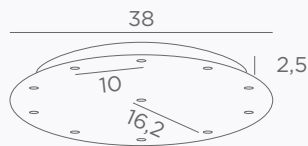

CEILING BASE 8 o30

Standard lengths : 110, 40, 85, 60, 100, 55, 90 & 65 cm, same the KERMA 8 o30, page 20
For 8 pendants from Ø7,5 to 17 cm

CEILING BASE 9 o58

Standard lengths : 80, 64, 40, 54, 28, 43, 71, 64 & 45 cm, same the ARTEMIS 9 o58, page 15
For 9 pendants from Ø18 to 36 cm

CEILING BASE 11 o38

Standard lengths : 110, 65, 45, 75, 35, 70, 90, 50, 70, 90 & 40cm, same the KERMA 11 o38 page 21
For 11 pendants from Ø9,5 to 19cm

CEILING BASE 16 o83

Standard lengths : 120, 85, 95, 80, 35, 105, 50, 70, 60, 40, 100, 45, 65, 95, 55 & 75 cm, same the KERMA 16 o83, page 21
For 16 pendants from Ø18 to 36 cm