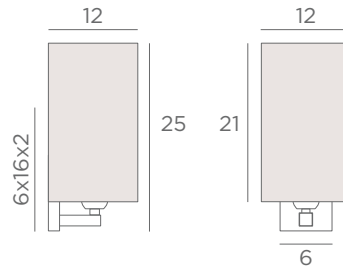

WALL LAMPS WITH LAMPSHADE

Lampshade AMADA # (screen)
12-12-21 cm
Lampshade code : 1520
+ fabric code