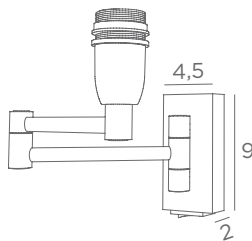

MAMMISI + SWITCH

1131 020 Polished brass	1131 029 Brushed bronze	1131 031 Polished chrome	1131 032 Brushed chrome

1x E14
Rocker switch