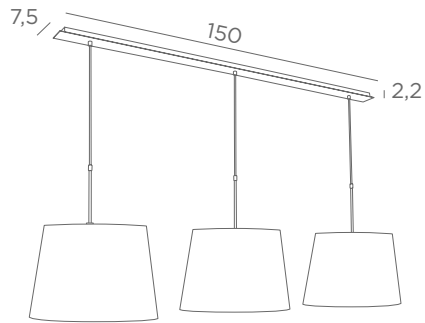

SUSPENSIONS WITH LAMP SHADES

E27

DIM

FOR LED
BULBS

HIGHER HEIGHT
ON REQUEST

Lampshade MEREROUKA o40
Ø 32-40-30 cm
Lampshade code : 4158
+ fabric code (x3)
L 165 cm - H 52 → 172 cm