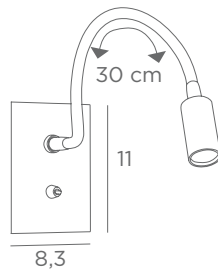

DESPINA

1660 002	1660 029	1660 032
Structured black	Brushed bronze	Brushed chrome

1x GU10
Flex 30 cm
Toggle switch
No transfo - Dimmable