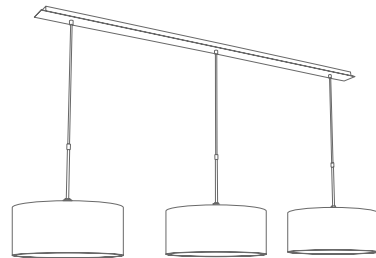

Lampshade MEREROUKA cyl 45
Ø 45-45-23 cm + integral diffuser
Lampshade code : 4545
+ fabric code (x3)
L 170 cm - H 45 → 165 cm

MEREROUKA 3

4155 029 4155 033
Brushed Brushed
bronze nickel

3x E27

Distance between the fittings : 62,5 cm
Adjustable height