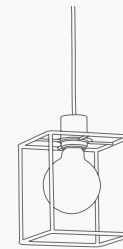

KERMA STRUCTURES
(pages 18 to 21)