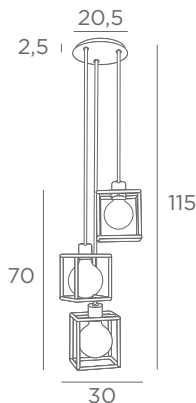

E27

DIM

FOR LED BULBS

OTHER CABLE LENGTHS ON REQUEST

KERMA 3 o20

4904 025
Brushed
brass

4904 029
Brushed
bronze

Reference including : the ceiling
base, textile cables & 3x E27 R