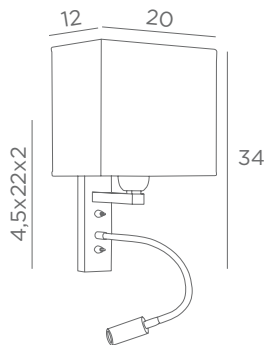

Lampshade KARY rect
□ 20x12-20x12-18 cm
Lampshade code : 1312
+ fabric code
↳ 17,5 cm

KARY

1310 002	1310 029	1310 032
Structured black	Brushed bronze	Brushed chrome

1x E27 + switch
LED 1W - 119lm - 2700°K
+ switch + flex 30 cm + driver 230V