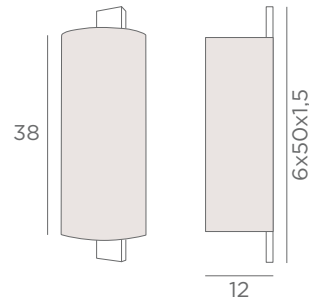

WALL LAMPS WITH LAMP SHADE

E27 DIM FOR LED BULBS

Lampshade MAYA o (screen)
Ø 16x12-16x12-38 cm
Lampshade code : 1561
+ fabric code