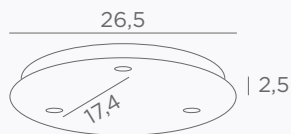

OPTIONAL CABLES & FITTINGS

CEILING BASE 1 o10

Standard length : 90 cm
Diameter pendant : unlimited

CEILING BASE 3 o20

Standard lengths : 90, 45 & 70 cm, same
the KERMA 3 o20, page 20
For 3 pendants from Ø12 to 24 cm

CEILING BASE 3 o26

Standard lengths : 80, 50 & 65 cm, same
the ARTEMIS 3 o26, page 14
For 3 pendants from Ø16 to 33 cm

CEILING BASE 4 o26

Standard lengths : 80, 60, 47 & 65 cm,
same the ARTEMIS 4 o26, page 14
For 4 pendants from Ø12 to 26 cm