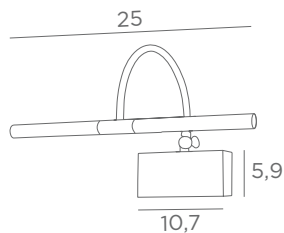

PAINTING LIGHTS

WITH REFLECTORS

G4

LED BULBS INCLUDED

TRANSFO 12V

ADJUSTABLE REFLECTORS

PACHED 25

1872 020 Polished brass
1872 029 Brushed bronze
1872 033 Brushed nickel

2x G4

Anti-UV LED bulbs included

2x 2,5W - 2x 320lm - 2700°K

Transfo 60VA/230V/12V not dimmable

PACHED 40

1874 020 Polished brass
1874 029 Brushed bronze
1874 033 Brushed nickel

2x G4

Anti-UV LED bulbs included

2x 2,5W - 2x 320lm - 2700°K

Transfo 60VA/230V/12V not dimmable

PACHED 53

1875 020 Polished brass
1875 029 Brushed bronze
1875 033 Brushed nickel

2x G4

Anti-UV LED bulbs included

2x 2,5W - 2x 320lm - 2700°K

Transfo 60VA/230V/12V not dimmable

Photo : Pached 25/20