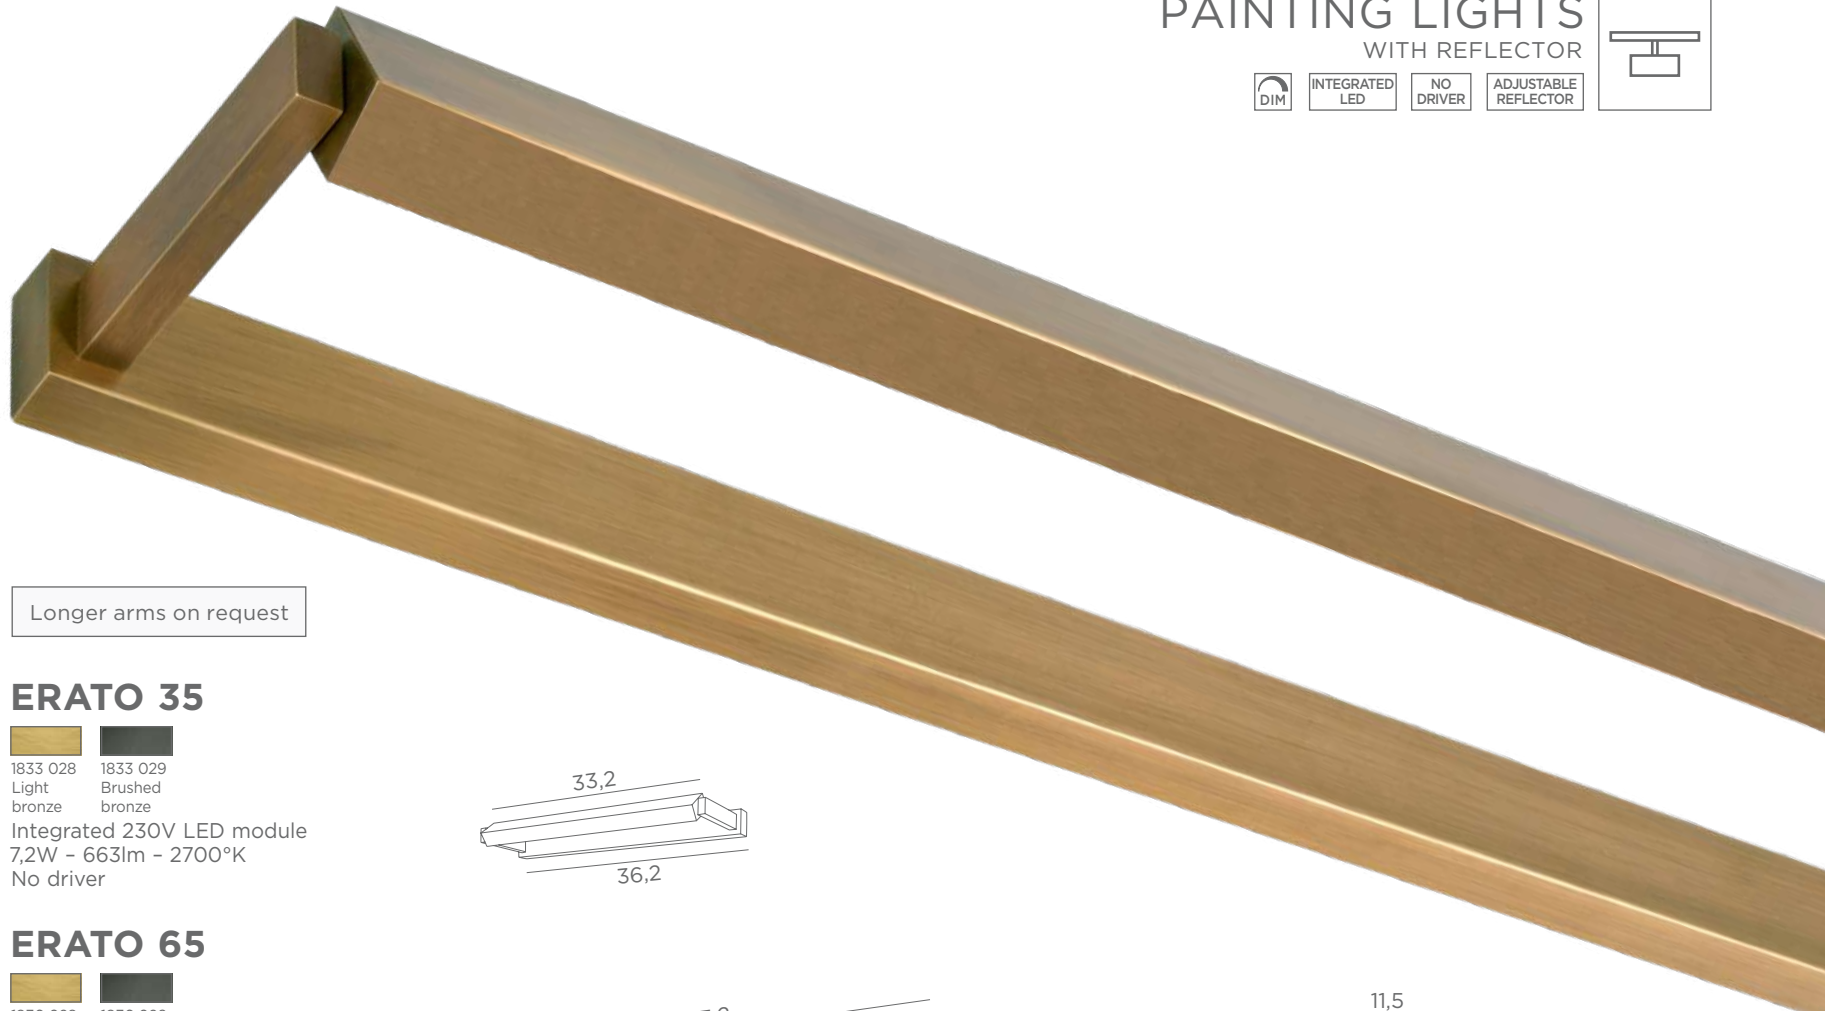

PAINTING LIGHTS

WITH REFLECTOR

Longer arms on request

ERATO 35

1833 028	1833 029
Light bronze	Brushed bronze

Integrated 230V LED module
7,2W - 663lm - 2700°K
No driver

ERATO 65

1836 028	1836 029
Light bronze	Brushed bronze

Integrated 230V LED module
14,4W - 1326lm - 2700°K
No driver