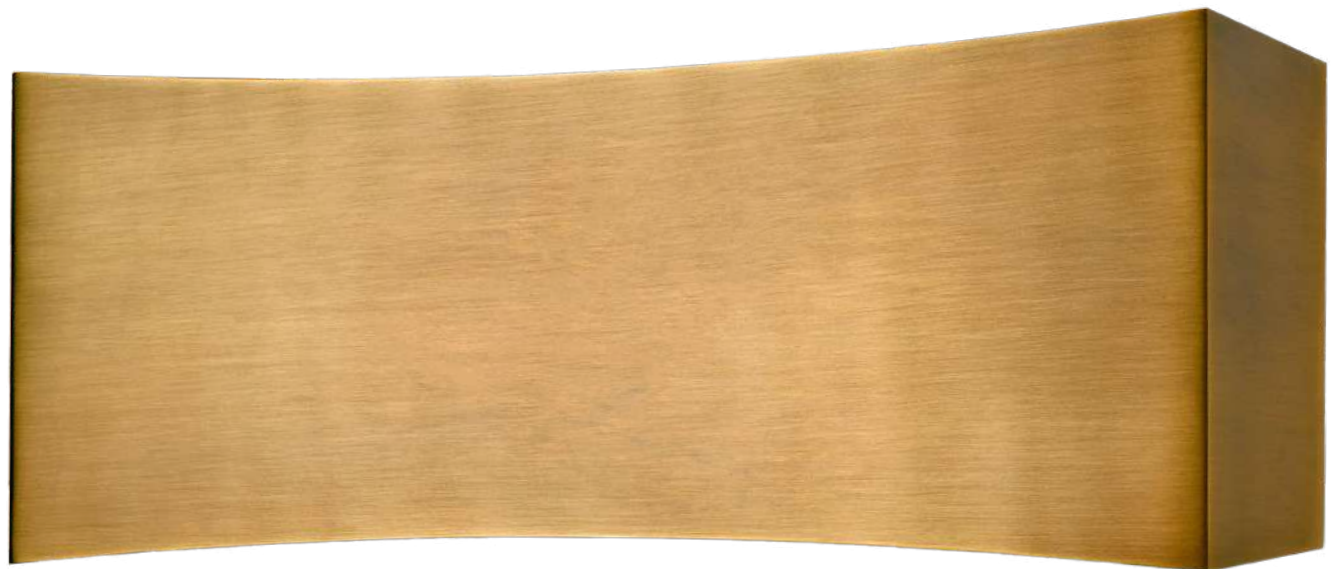

PHOBOS

1731 002	1731 028	1731 029
Structured black	Light bronze	Brushed bronze

Integrated LED strips
31,7W - 2613lm - 2700°K
Driver 240V not dimmable