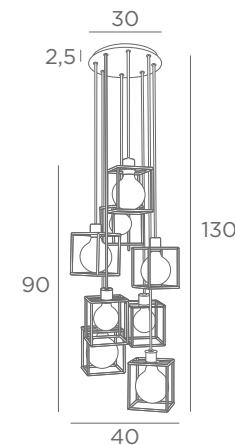

KERMA 8 o30

4908 025
Brushed
brass

4908 029
Brushed
bronze

Reference including : the ceiling
base, textile cables & 8x E27 R

To add :

KERMA STRUCTURE

#15-15-17 cm

Black : 4999 002

Gold : 4999 025

GOLD BULBS

Ø95 mm : 6833 000

Ø125 mm : 6834 000