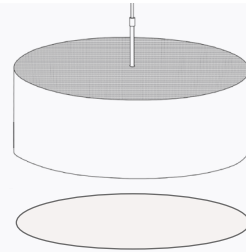

MOSQUITO NET

For round, square, rectangular or oval lampshades

The mosquito net can be placed on all lampshades with a suspension.
For bases KENTIKA E27 and KENTIKA NOURRICE (page 51), a lampshade $\varnothing$ 60 cm is the maximum size for an easy placement.

Use an integral diffuser for a maximal efficiency of the mosquito net