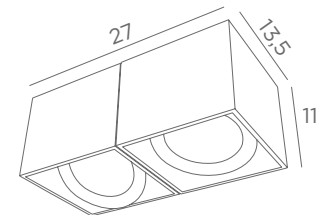

All AR111 bulbs are dimmable. Consult your supplier to use a compatible dimmer