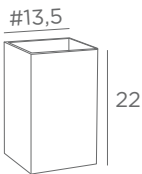

UP 111

6081 001 Structured white
6081 002 Structured black

1x AR111
1x transfo 60VA/230/12V
Only for LED bulb max. 15W