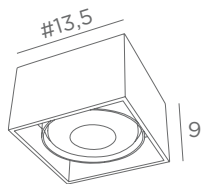

All AR111 bulbs are dimmable. Consult your supplier to use a compatible dimmer