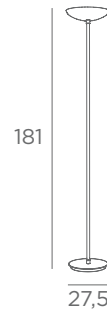

LUCILLE

3790 029
Brushed
bronze

Integrated 230V
LED modules
2x 30W - 2x 2900lm
2700°K