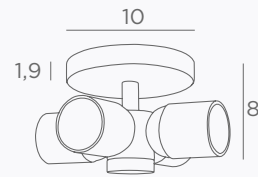

SUSPENSIONS

FOR LAMP SHADES

E27

DIM

FOR LED BULBS

Other sizes for ceiling bases on request

KENTIKA MINI

4050 001 Structured white
4050 029 Brushed bronze
1x E27

KENTIKA E27

4043 001 Structured white
4043 029 Brushed bronze
4043 033 Brushed nickel
1x E27

KENTIKA FINE CEILING

4040 029 Brushed bronze
Nourrice : 4x E27

KENTIKA SHORT CEILING

4042 029 Brushed bronze
Nourrice : 4x E27

KENTIKA CEILING

4041 029 Brushed bronze
4041 033 Brushed nickel
Nourrice : 4x E27

KENTIKA NOURRICE

4045 029 Brushed bronze
4045 033 Brushed nickel
Nourrice : 4x E27

with lampshade
KENTIKA E27,
TOUYA E27

with lampshade
KENTIKA E27,
TOUYA E27

with lampshade
KENTIKA FINE,
NEFERKARE FINE

with lampshade
KENTIKA SHORT,
NAPATA

with lampshade
KENTIKA NOURRICE,
TOUYA NOURRICE

with lampshade
KENTIKA NOURRICE,
TOUYA NOURRICE

with lampshade
NAPATA

with lampshade
KENTIKA FINE,
NEFERKARE FINE

with lampshade
KENTIKA SHORT

with lampshade
KENTIKA SHORT

with lampshade
KENTIKA FINE,
NEFERKARE FINE

with lampshade
KENTIKA FINE,
NEFERKARE FINE