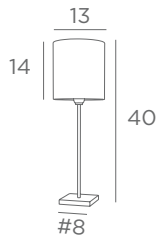

TABLE LAMPS

WITH LAMPSHADE

FOR LED
BULB

SWITCH
ON CABLE

ANOUKIS 1 CYL

2105 029 2105 032
Brushed Brushed
bronze chrome

1x E14

Lampshade ANOUKIS 1 cyl

Ø 13-13-14 cm

Lampshade code : 1200

+ fabric code

ANOUKIS 2 CYL

2106 029 2106 032
Brushed Brushed
bronze chrome

1x E27

Lampshade ANOUKIS 2 cyl

Ø 18-18-20 cm

Lampshade code : 1206

+ fabric code

ANOUKIS 3 CYL

2107 029 2107 032
Brushed Brushed
bronze chrome

1x E27

Lampshade ANOUKIS 3 cyl

Ø 20-20-22 cm

Lampshade code : 1205

+ fabric code