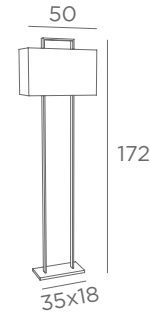

FLOOR LAMPS WITH LAMP SHADE

E27

FOR LED
BULBS

FOOT
SWITCH

FARAS FLOOR

3331 029
Brushed
bronze

1x E27

Lampshade FARAS FLOOR

32-32-29 cm

Lampshade code : 3331

+ fabric code

MANDOUILIS FLOOR

3492 028
Light
bronze

3492 029
Brushed
bronze

2x E27

Lampshade MANDOUILIS FLOOR

□ 50x23-50x23-31 cm

+ ring □ 32x12 cm

Lampshade code : 3492

+ fabric code