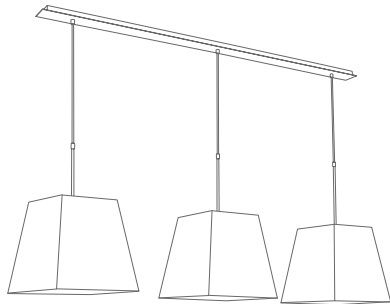

DIM

FOR LED
BULBS

HIGHER HEIGHT
ON REQUEST

Lampshade MEREROUKA o40
Ø 32-40-30 cm
Lampshade code : 4158
+ fabric code (x3)
L 165 cm - H 52 → 172 cm

Lampshade MEREROUKA o28
Ø 23-28-28 cm
Lampshade code : 4157
+ fabric code (x3)
L 153 cm - H 50 → 170 cm