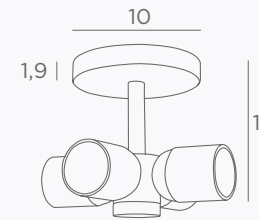

KENTIKA SHORT CEILING

4042 029 Brushed bronze
Nourrice : 4x E27

KENTIKA CEILING

4041 029 Brushed bronze
4041 033 Brushed nickel
Nourrice : 4x E27