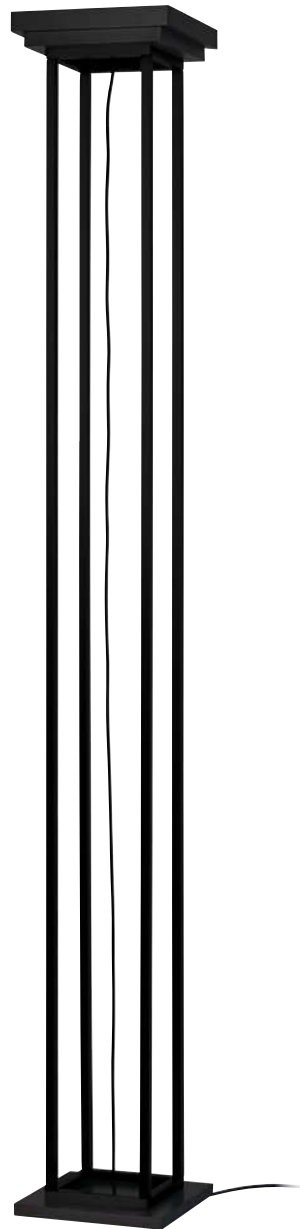

FLOOR LAMPS

WITH INDIRECT LIGHTING
WITH LAMPSHADE

MIRA

3798 002
Structured
black

Integrated 230V LED modules
2x 30W - 2x 2900lm - 2700°K
Foot dimmer