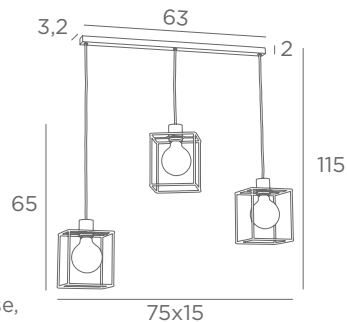

KERMA L 3

4933 025 4933 029
Brushed Brushed
brass bronze

Reference including : the ceiling base, textile cables & 3x E27 R