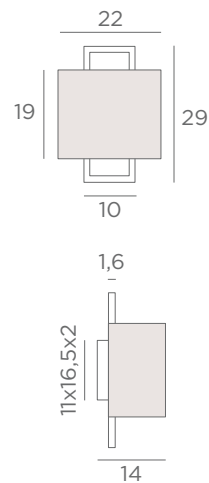

□ 30x12-30x12-18 cm

Lampshade code : 1441
+ fabric code

WALL LAMPS WITH LAMPSHADE

E27

DIM

FOR LED
BULB

KARANIS 1

1550 029
Brushed
bronze