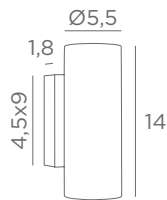

MERAK 2

1654 029
Brushed
bronze
2x GU10

1654 032
Brushed
chrome