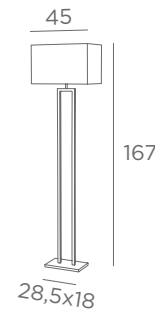

FLOOR LAMPS

WITH LAMP SHADE

E27

FOR LED BULB

FOOT SWITCH

MERTY FLOOR

3472 029
Brushed
bronze

1x E27

Lampshade MERTY FLOOR

□ 45x25-45x25-28 cm

Lampshade code : 3472

+ fabric code