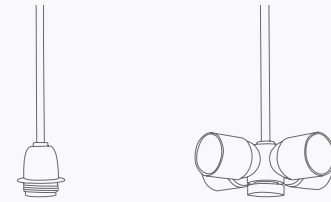

CHOOSE THE SUSPENSION

(pages 50 to 51)