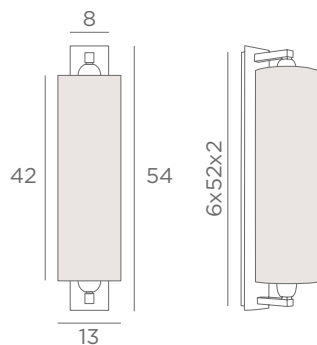

WALL LAMPS WITH LAMP SHADE

E27

FOR LED
BULBS

Lampshade KHONSOU o
Ø 13-13-42 cm
Lampshade code : 1251
+ fabric code
↳ 17 cm