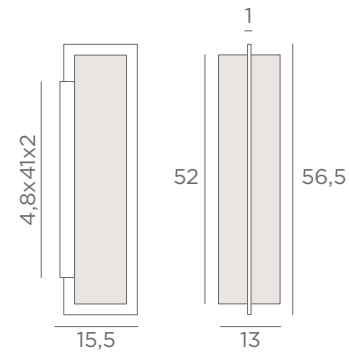

SEHEL

1582 029
Brushed
bronze

2x E27

Lampshade SEHEL (screen)

□ 13x11-13x11-52 cm

Lampshade code : 1582

+ fabric code