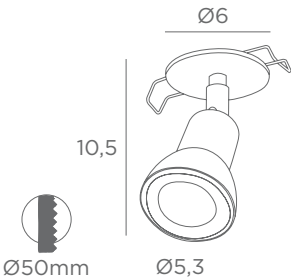

SALENTO 6

5956 001 Structured white	5956 002 Structured black	5956 025 Brushed brass	5956 028 Light bronze	5956 029 Brushed bronze

1x GU10
Base : Ø 6 cm
Placement with clips in a round ceiling cutout
In option :
Salento is also available with a base of Ø 8 cm
Use reference : Salento 8 - code 5958