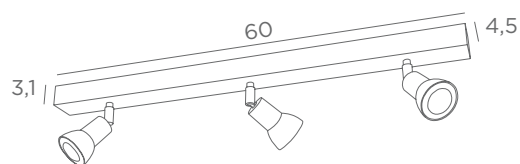

CALLISTO 3

5113 001 Structured white
5113 029 Brushed bronze
3x GU10