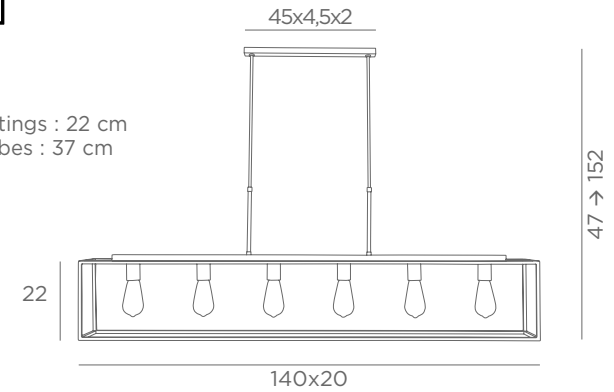

■ + **STRUCTURE**

4430 029 4996 002
Brushed Black
bronze Epoxy

6x E27

Distance between fittings : 22 cm

Distance between tubes : 37 cm

Adjustable height

HENOUTMIRE 3

+ Ousermaatre conical structure