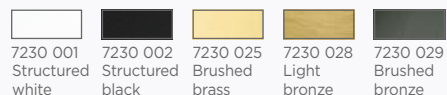

CEILING BASE 11 o38

Standard lengths : 110, 65, 45, 75, 35, 70, 90, 50, 70, 90 & 40cm, same the KERMA 11 o38 page 21
For 11 pendants from Ø9,5 to 19cm

CEILING BASE 16 o83

Standard lengths : 120, 85, 95, 80, 35, 105, 50, 70, 60, 40, 100, 45, 65, 95, 55 & 75 cm, same the KERMA 16 o83, page 21
For 16 pendants from Ø18 to 36 cm

CEILING BASES FOR PENDANT LIGHTS

Cables and fittings
see page 49

VIEW & SIZES (in cm)

REFERENCE

FINISHES & CODES

OPTIONAL CABLES & FITTINGS

CEILING BASE SQ 1

Standard length : 90 cm, same
the KERMA SQUARE 1, page 18
Diameter pendant : unlimited

CEILING BASE L 2

Standard lengths : 70 & 90 cm,
same the KERMA L 2, page 18
For 2 pendants from Ø29,5 to
59 cm

CEILING BASE L 3

Standard lengths : 70, 50 &
90 cm, same the KERMA L 3,
page 18
For 3 pendants from Ø29,5 to
59 cm