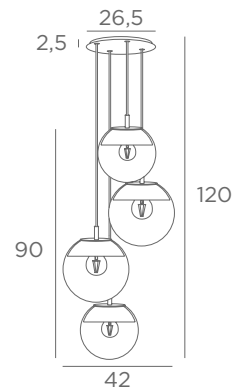

SUSPENSIONS

WITH DECORATIVE GLASSES

LED BULBS INCLUDED

ONLY FOR LED BULBS

OTHER CABLE LENGTHS ON REQUEST

Three glasses and four colors for the *LUNA* and *FORYOU* models

22

25

30

SPHERE SMALL

4445 080 4445 082 4445 085 4445 089
Transparent Anthracite Amber Grey
Reference for the glass only

SPHERE MEDIUM

4446 080 4446 082 4446 085 4446 089
Transparent Anthracite Amber Grey
Reference for the glass only

SPHERE LARGE

4447 080 4447 082 4447 085 4447 089
Transparent Anthracite Amber Grey
Reference for the glass only