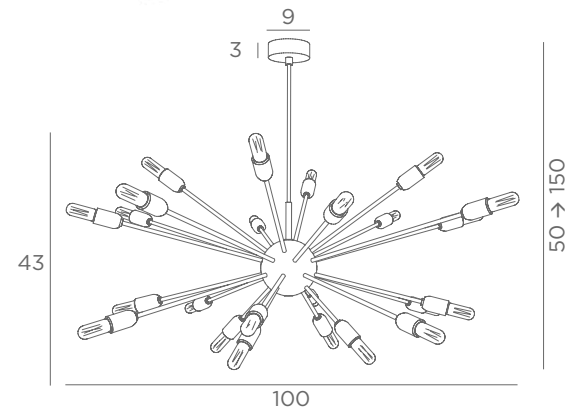

24x E14
Fixed tubes
Adjustable height

Photo : Solar 2/28 - gold bulbs

SUSPENSIONS WITH REFLECTOR

INTEGRATED
LED

DRIVER
240V

HIGHER HEIGHT
ON REQUEST

Suspension designed
and developed
by Nicolas GALAND,
a Belgian designer