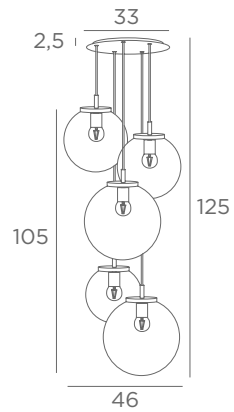

FORYOU 5 o33

4455 002 Structured black	4455 025 Brushed brass	4455 028 Light bronze	4455 029 Brushed bronze

Reference including : the ceiling base, textile cables, glass covers, E27 fittings & LED bulbs

To add : 1 *SPHERE SMALL*
2 *SPHERE MEDIUM*
2 *SPHERE LARGE*