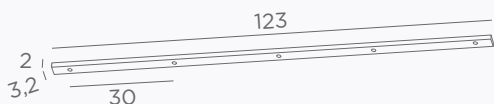

CEILING BASES FOR PENDANT LIGHTS

Cables and fittings
see page 49

VIEW & SIZES (in cm)

REFERENCE

FINISHES & CODES

OPTIONAL CABLES & FITTINGS

CEILING BASE SQ 1

Standard length : 90 cm, same
the KERMA SQUARE 1, page 18
Diameter pendant : unlimited

CEILING BASE L 2

Standard lengths : 70 & 90 cm,
same the KERMA L 2, page 18
For 2 pendants from Ø29,5 to
59 cm

CEILING BASE L 3

Standard lengths : 70, 50 &
90 cm, same the KERMA L 3,
page 18
For 3 pendants from Ø29,5 to
59 cm

CEILING BASE L 4

Standard lengths : 65, 90, 50
& 70 cm, same the KERMA L 4,
page 18
For 4 pendants from Ø29,5 to
59 cm

CEILING BASE L 5

Standard lengths : 70, 90, 60,
85 & 75 cm, same the KERMA
L 5, page 18
For 5 pendants from Ø29,5 to
59 cm