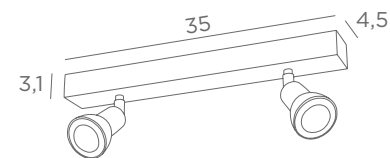

CALLISTO 2

5112 001 Structured white
5112 029 Brushed bronze
2x GU10

Photo : Callisto 3/01