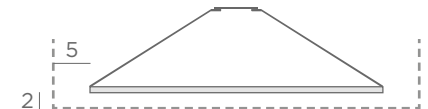

DIFFUSER WITH ATTACHMENT

Position in the lampshade

The diffuser with attachment is available for all lampshades (round, square, rectangular or oval)
This diffuser is not available to use with KENTIKA bases