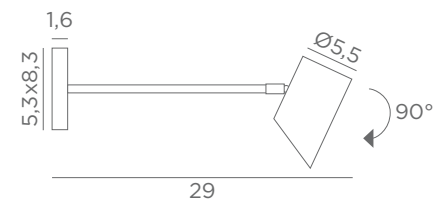

PALMA

1662 001 Structured white	1662 002 Structured black	1662 028 Light bronze	1662 029 Brushed bronze	1662 032 Brushed chrome

1x GU10
Dimmable