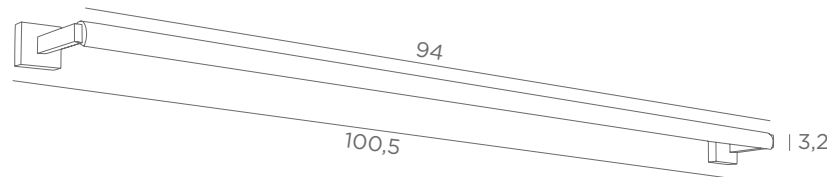

CREMONE 95

1827 002 1827 029
Structured Brushed
black bronze

Integrated 230V LED module
21,6W - 1989lm - 2700°K
No driver