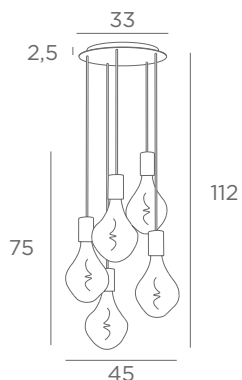

To add :
ARTEMIS BULBS
Ø165 mm
Silver : 6843 000
Gold : 6849 000

SUSPENSIONS WITH DECORATIVE BULBS

E27

DIM

FOR LED
BULBS

OTHER CABLE LENGTHS
ON REQUEST