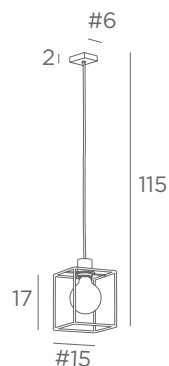

SUSPENSIONS

WITH DECORATIVE BULBS

E27

DIM

FOR LED BULBS

OTHER CABLE LENGTHS ON REQUEST

A large selection of other ceiling bases is available on pages 46 to 49

To add :
KERMA STRUCTURE
#15-15-17 cm
Black : 4999 002
Gold : 4999 025

GOLD BULBS
Ø95 mm : 6833 000
Ø125 mm : 6834 000

KERMA SQUARE 1

4931 025 4931 029
Brushed Brushed
brass bronze

Reference including : the ceiling base, a textile cable & 1x E27 R

KERMA L 4

4934 025 4934 029
Brushed Brushed
brass bronze

Reference including : the ceiling base, textile cables & 4x E27 R