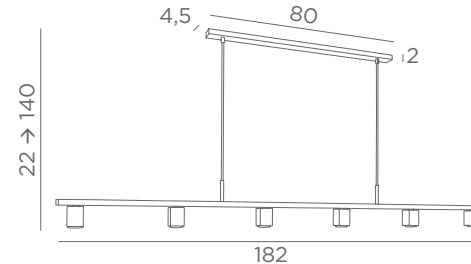

GEMINI 6

4646 029	4646 033
Brushed bronze	Brushed nickel

6x GU10

Distance between spotlights : 34 cm

Distance between tubes : 68 cm

Adjustable height