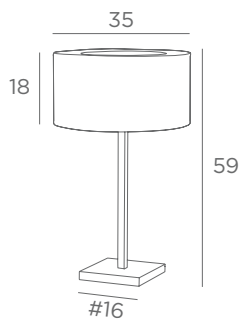

MENNA 3 CYL

2257 028 Light bronze	2257 029 Brushed bronze	2257 032 Brushed chrome

1x E27

Lampshade MENNA 3 cyl

Ø 35-35-18 cm

+ ring Ø 22 cm

Lampshade code : 2257

+ fabric code