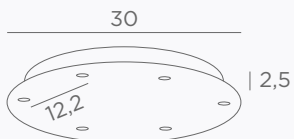

CEILING BASE 3 o26

Standard lengths : 80, 50 & 65 cm, same
the ARTEMIS 3 o26, page 14
For 3 pendants from Ø16 to 33 cm

CEILING BASE 4 o26

Standard lengths : 80, 60, 47 & 65 cm,
same the ARTEMIS 4 o26, page 14
For 4 pendants from Ø12 to 26 cm

CEILING BASE 5 o26

Standard lengths : 95, 40, 85, 50 & 75 cm,
same the KERMA 5 o26, page 20
For 5 pendants from Ø12 to 23 cm

CEILING BASE 5 o33

Standard lengths : 80, 60, 45, 65 & 35 cm,
same the ARTEMIS 5 o33, page 15
For 5 pendants from Ø15 to 31 cm