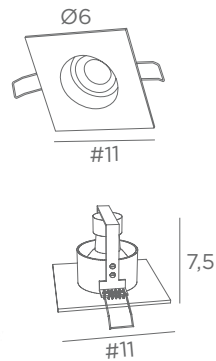

Ø120

#17,5

#17,5

9

CEILING - RECESSED WITH SPOTLIGHTS

GU10
DIM
FOR LED BULBS
NO TRANSFO

RIVERSIDE 1

1x GU10