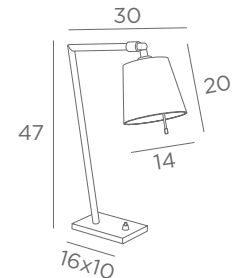

TABLE LAMPS WITH LAMPSHADE

E27

FOR LED
BULB

SWITCH
ON CABLE

ALBI 2

1x E27

Lampshade ALBI 2

Ø 36-42-27 cm