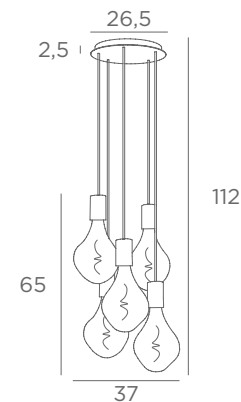

ARTEMIS 5 o26

4962 002 Structured black	4962 025 Brushed brass	4962 029 Brushed bronze

Reference including : the ceiling base,
textile cables and 5x E27 XXL