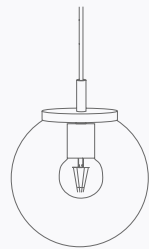

25 Brushed brass

28 Light bronze

29 Brushed bronze

33 Brushed nickel

As standard, the cables or the tubes will be matched to the chosen finish

CHOOSE THE PENDANT LIGHTS

LUNA + GLASSES
(pages 9 to 11)

FORYOU + GLASSES
(pages 12 to 13)