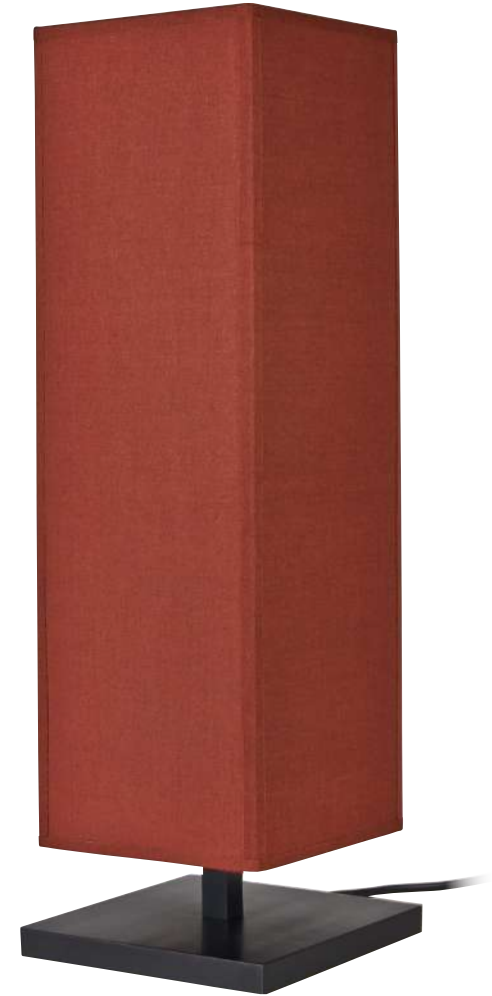

TABLE LAMPS WITH LAMPSHADE

E27

FOR LED
BULB

SWITCH
ON CABLE