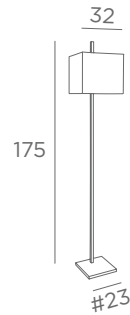

FLOOR LAMPS WITH LAMP SHADE

E27

FOR LED
BULBS

FOOT
SWITCH

FARAS FLOOR

3331 029
Brushed
bronze

1x E27

Lampshade FARAS FLOOR

32-32-29 cm

Lampshade code : 3331

+ fabric code

MANDOUILIS FLOOR

3492 028
Light
bronze

3492 029
Brushed
bronze

2x E27

Lampshade MANDOUILIS FLOOR

□ 50x23-50x23-31 cm

+ ring □ 32x12 cm

Lampshade code : 3492

+ fabric code