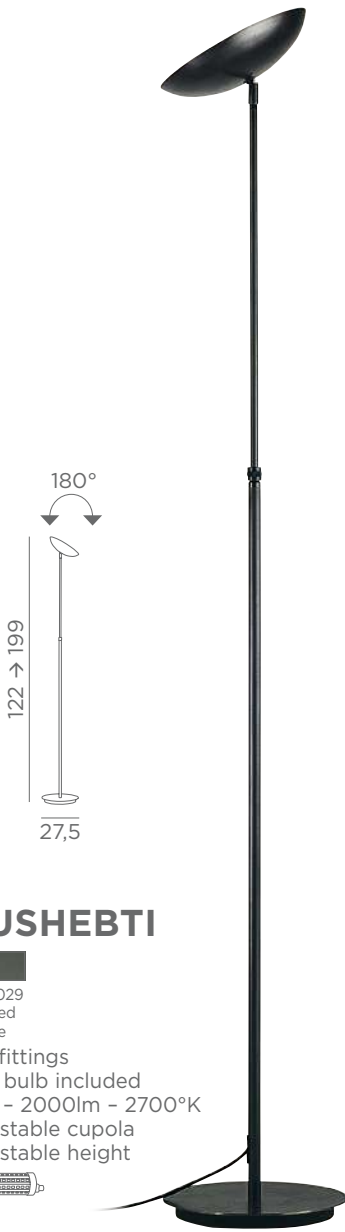

FLOOR LAMPS

WITH INDIRECT LIGHTING/CUPOLA

FOOT
DIMMER

OUSHEBTI

3768 029
Brushed
bronze

R7s fittings
LED bulb included
15W - 2000lm - 2700°K
Adjustable cupola
Adjustable height