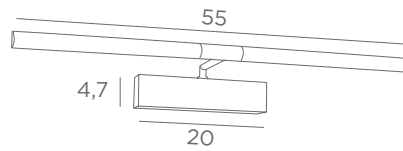

MEIDOU M 35

1853 020 Polished brass
1853 029 Brushed bronze
1853 033 Brushed nickel

Integrated LED strips
2x 1,8W - 1x 342lm - 2700°K
Driver 240V not dimmable

MEIDOU M 55

1855 020 Polished brass
1855 029 Brushed bronze
1855 033 Brushed nickel

Integrated LED strips
2x 3,8W - 1x 648lm - 2700°K
Driver 240V not dimmable

MEIDOU M 75

1857 020 Polished brass
1857 029 Brushed bronze
1857 033 Brushed nickel

Integrated LED strips
2x 5,7W - 1x 972lm - 2700°K
Driver 240V not dimmable