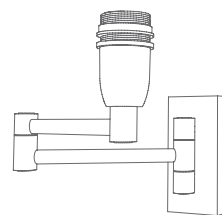

MAMMISI - SWITCH

1130 020 Polished brass	1130 029 Brushed bronze	1130 031 Polished chrome	1130 032 Brushed chrome

1x E14