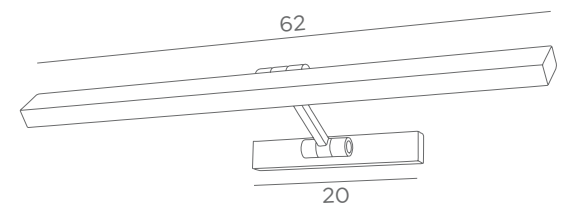

OUBA 65

1868 028 Light bronze	1868 029 Brushed bronze	1868 033 Brushed nickel

Integrated 230V LED module
14,4W - 1326lm - 2700°K
No driver