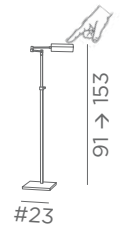

FLOOR LAMPS

WITH SPOTLIGHT/REFLECTOR

ONLY FOR
LED BULB

STARLIGHT 2

3672 029 3672 033
Brushed bronze Brushed nickel
1x GU10
Foot Dimmer

VENATOR 2

3686 029 3686 033
Brushed bronze Brushed nickel
1x GU10
Foot Dimmer

By touching the button on the reflector, OUASET has an ON/OFF and dimmer function

OUASET

3668 028 3668 029 3668 032
Light bronze Brushed bronze Brushed chrome

R7s fittings
LED bulb included
15W - 2000lm - 2700°K
Articulated arms
Adjustable height
Touch dimming on the reflector
Dimming box on cable