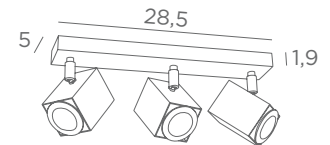

MAJORIS 3

5153 001 Structured white
5153 029 Brushed bronze
5153 032 Brushed chrome

3x GU10

Photo : Majoris 4/29