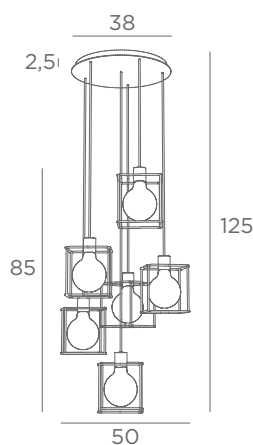

KERMA 5 o26

4905 025
Brushed
brass

4905 029
Brushed
bronze

Reference including : the ceiling
base, textile cables & 5x E27 R

KERMA 6 o38

4906 025
Brushed
brass

4906 029
Brushed
bronze

Reference including : the ceiling
base, textile cables & 6x E27 R