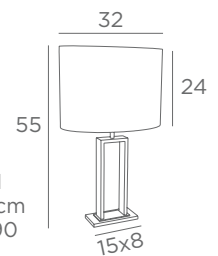

Oval 32x22-32x22-24 cm
Lampshade code : 2290
+ fabric code

TABLE LAMPS

WITH LAMPSHADE

E27

FOR LED
BULB

SWITCH
ON CABLE

ANKH

2410 029
Brushed
bronze
1x E27