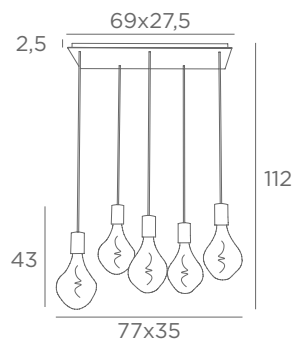

To add :

BULBS

ARTEMIS Ø165 mm
Silver : 6843 000
Gold : 6849 000
Ø125 mm
Silver : 6836 000
Gold : 6834 000

SUSPENSIONS WITH DECORATIVE BULBS

FOR LED
BULBS

OTHER CABLE LENGTHS
ON REQUEST