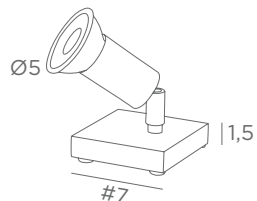

The table spotlights in structured black are mounted with black adjustable joints

Lightings used to illuminate any painting or object

TABLE SPOTLIGHTS

WITH ADJUSTABLE SPOTLIGHTS

GU10 FOR LED BULBS NO TRANSFO SWITCH ON CABLE

MERCURE PL

6015 002 Structured black	6015 020 Polished brass	6015 029 Brushed bronze	6015 033 Brushed nickel

2. 1x GU10