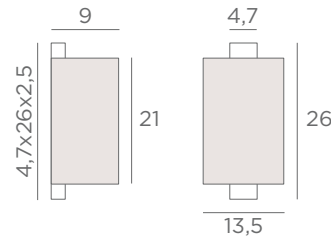

WALL LAMPS WITH LAMPSHADE

INTEGRATED
LED

DRIVER
240V

Lampshade CHABAKA 1 o (screen)
Ø 13,5x9-13,5x9-21 cm
Lampshade code : 1524
+ fabric code