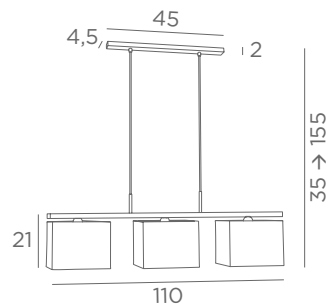

Adjustable height

Lampshade ASSIOUT

□ 25x17-25x17-18 cm

+ integral diffuser

Lampshade code : 4417

+ fabric code (x3)

ASSIOUT 5

4417 029
Brushed
bronze