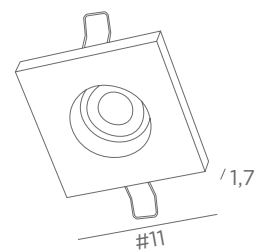

5910 028
Light
bronze

5910 029
Brushed
bronze

1x GU10

Placement with clips in a round ceiling cutout

Ø100mm

Photos : Orlando/28 & 29

CEILING - RECESSED WITH ADJUSTABLE SPOTLIGHT

INTEGRATED
LED