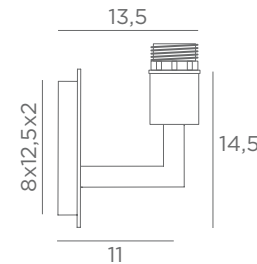

SAHOURE

1965 002 Structured black	1965 028 Light bronze	1965 029 Brushed bronze

1x E27

Advised to place a
KERMA structure or a
lampshade (option)