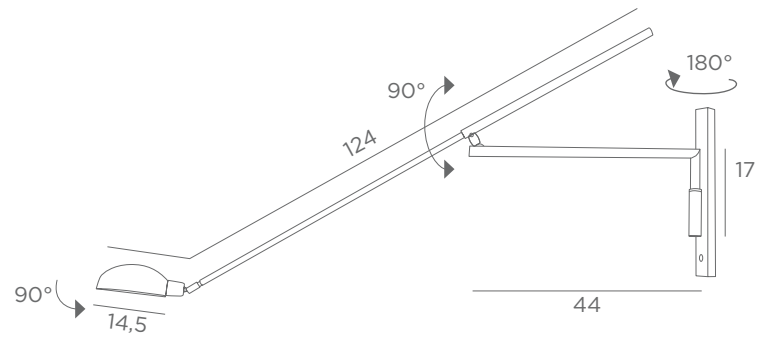

STÉPHANE DAVIDTS

POLLUX + SWITCH

1670 029
Brushed
bronze

1x E14
Articulated arms

Toggle switch

Included : cable 2m + plug

Photos : Pollux/29 (deployed) & Pollux/29 (folded)

WALL LAMPS WITH LAMPSHADE