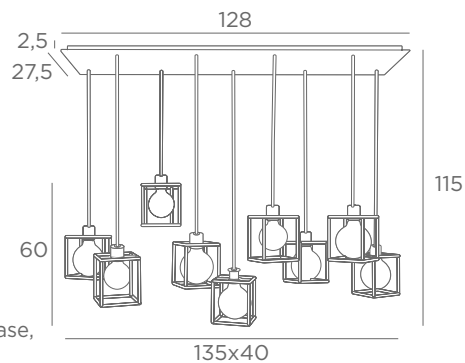

Ø125 mm : 6834 000

SUSPENSIONS WITH DECORATIVE BULBS

E27

DIM

FOR LED
BULBS

OTHER CABLE LENGTHS
ON REQUEST

KERMA 5

4935 002