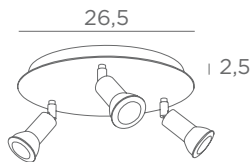

MERCURE ROUND 3

5103 001 Structured white	5103 020 Polished brass	5103 029 Brushed bronze

3x GU10