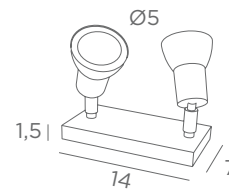

SADIRA PL

1x GU10
Dimmable with a dimmer switch on cable

SADIRA PL 2

2x GU10
Dimmable with a dimmer switch on cable

01
Structured white

02
Structured black

20
Polished brass

28
Light bronze