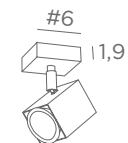

MAJORIS 1

5151 001 Structured white	5151 029 Brushed bronze	5151 032 Brushed chrome
1x GU10		

Photos : Majoris 2/29 & Majoris 1/29