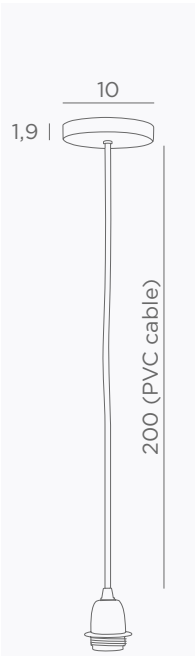

SUSPENSIONS

FOR LAMP SHADES

E27

FOR LED BULBS

ADJUSTABLE HEIGHT

On request :
other cable or tube lengths,
other sizes for the ceiling base

SUSPENSION O

- 4070 001 Structured white
- 4070 029 Brushed bronze
- 4070 033 Brushed nickel