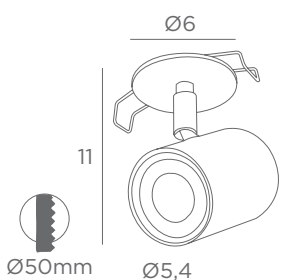

MANHATTAN 6

5966 001 Structured white	5966 002 Structured black	5966 025 Brushed brass	5966 028 Light bronze	5966 029 Brushed bronze

1x GU10
Base : Ø 6 cm
Placement with clips in a round ceiling cutout
In option :
Manhattan is also available with a base of Ø 8 cm
Use reference : Manhattan 8 - code 5968