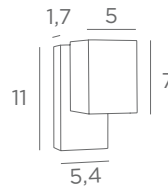

GAMMA 1

1640 029
Brushed
bronze
1x GU10