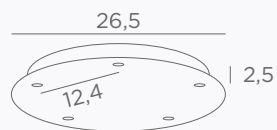

OPTIONAL CABLES & FITTINGS

CEILING BASE 1 o10

Standard length : 90 cm
Diameter pendant : unlimited

CEILING BASE 3 o20

Standard lengths : 90, 45 & 70 cm, same
the KERMA 3 o20, page 20
For 3 pendants from Ø12 to 24 cm

CEILING BASE 3 o26

Standard lengths : 80, 50 & 65 cm, same
the ARTEMIS 3 o26, page 14
For 3 pendants from Ø16 to 33 cm

CEILING BASE 4 o26

Standard lengths : 80, 60, 47 & 65 cm,
same the ARTEMIS 4 o26, page 14
For 4 pendants from Ø12 to 26 cm

CEILING BASE 5 o26

Standard lengths : 95, 40, 85, 50 & 75 cm,
same the KERMA 5 o26, page 20
For 5 pendants from Ø12 to 23 cm

CEILING BASE 5 o33

Standard lengths : 80, 60, 45, 65 & 35 cm,
same the ARTEMIS 5 o33, page 15
For 5 pendants from Ø15 to 31 cm