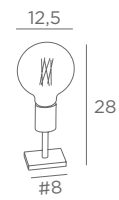

TIM 1

- 2973 028
  Light bronze
  1x E27
- 2973 029
  Brushed bronze