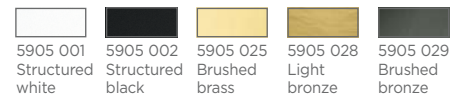

RIVERSIDE 2

2x GU10

Placement with clips in two round ceiling cutouts

2x Ø100mm