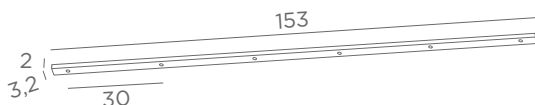

CEILING BASE L 2

Standard lengths : 70 & 90 cm,
same the KERMA L 2, page 18
For 2 pendants from Ø29,5 to
59 cm

CEILING BASE L 3

Standard lengths : 70, 50 &
90 cm, same the KERMA L 3,
page 18
For 3 pendants from Ø29,5 to
59 cm

CEILING BASE L 4

Standard lengths : 65, 90, 50
& 70 cm, same the KERMA L 4,
page 18
For 4 pendants from Ø29,5 to
59 cm

CEILING BASE L 5

Standard lengths : 70, 90, 60,
85 & 75 cm, same the KERMA
L 5, page 18
For 5 pendants from Ø29,5 to
59 cm