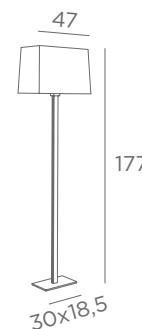

TAHO FLOOR

3481 029
Brushed
bronze
1x E27

Lampshade TAHO FLOOR

□ 47x23-50x27-33 cm

+ top diffuser

Lampshade code : 3481

+ fabric code