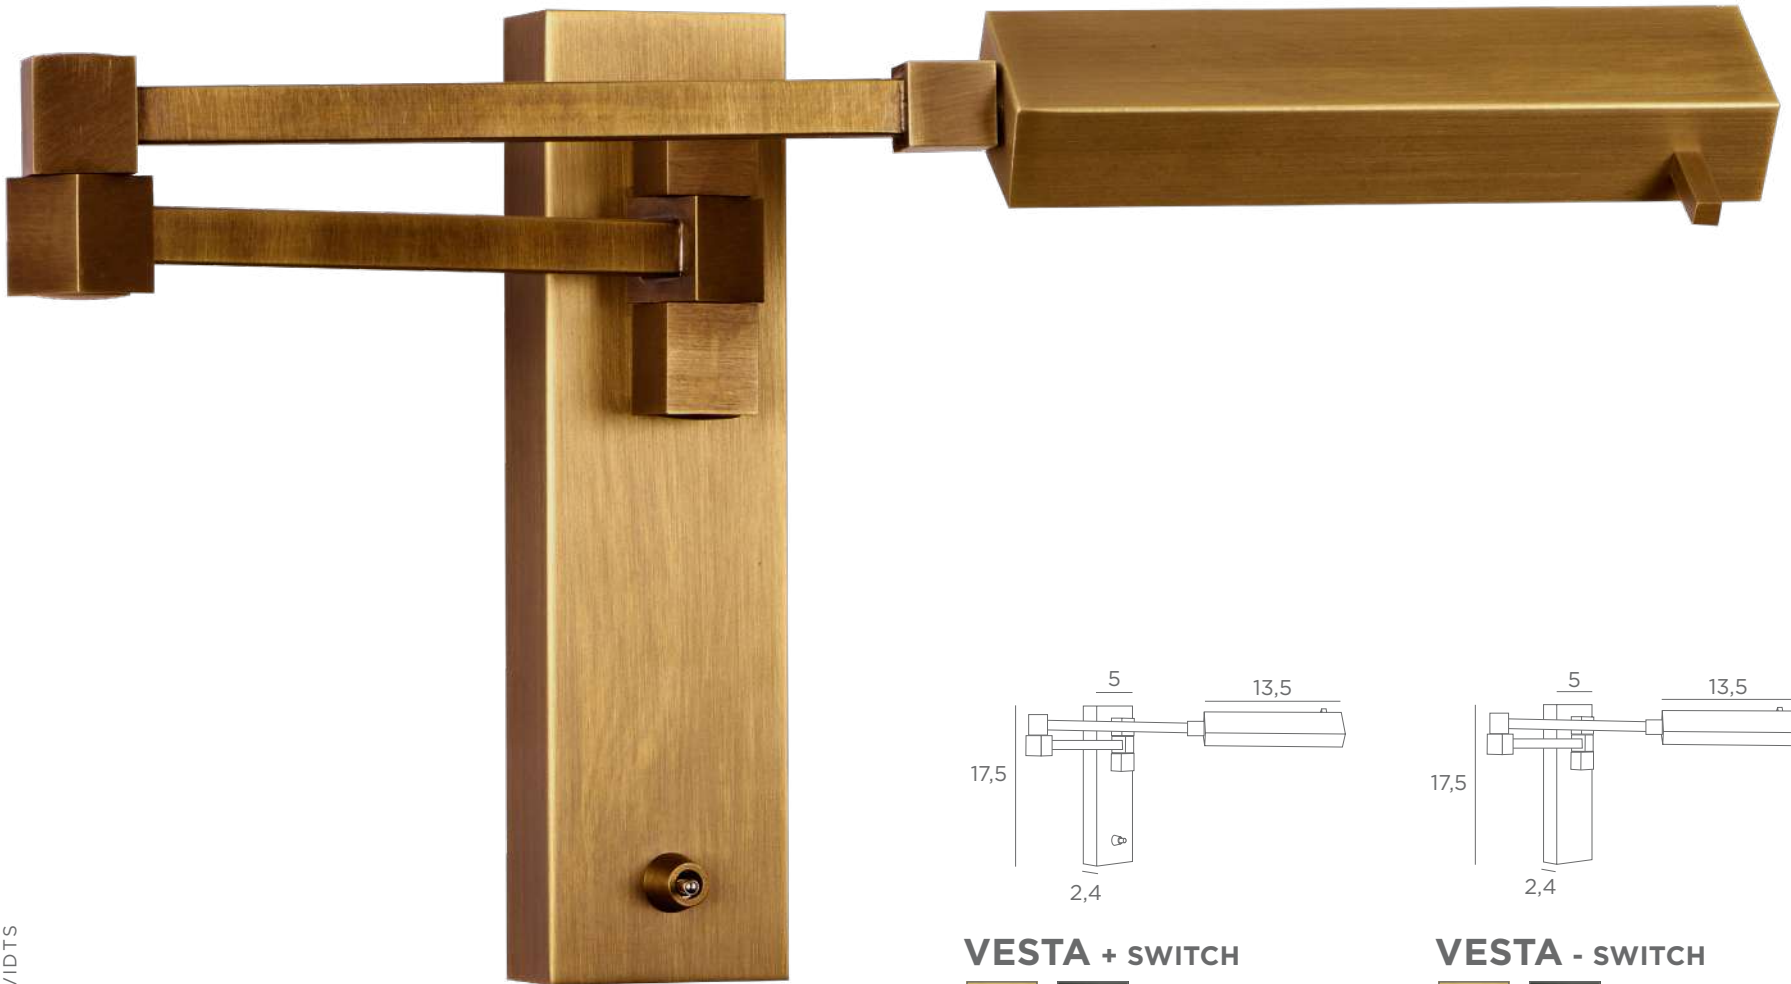

Integrated LED strips
31,7W - 2613lm - 2700°K
Driver 240V not dimmable

READING WALL LAMPS WITH REFLECTOR

INTEGRATED
LED

DRIVER
240V

ADJUSTABLE
REFLECTOR

VESTA + SWITCH

	
1688 028 Light bronze	1688 029 Brushed bronze

Integrated LED strip
3,6W - 350lm - 2700°K
Driver 240V not dimmable
↳ 30,5-48 cm

VESTA - SWITCH

	
1687 028 Light bronze	1687 029 Brushed bronze

Integrated LED strip
3,6W - 350lm - 2700°K
Driver 240V not dimmable
↳ 30,5-48 cm