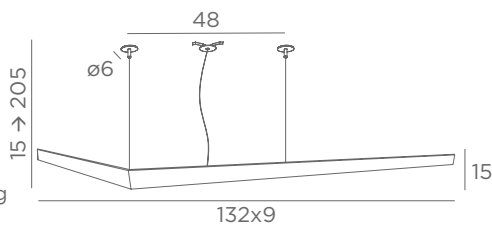

LUNGA Ø

4680 025 Brushed brass	4680 028 Light bronze

Integrated LED strips
49,4W - 4212lm - 2700°K
Driver to be placed in the false ceiling
Adjustable height