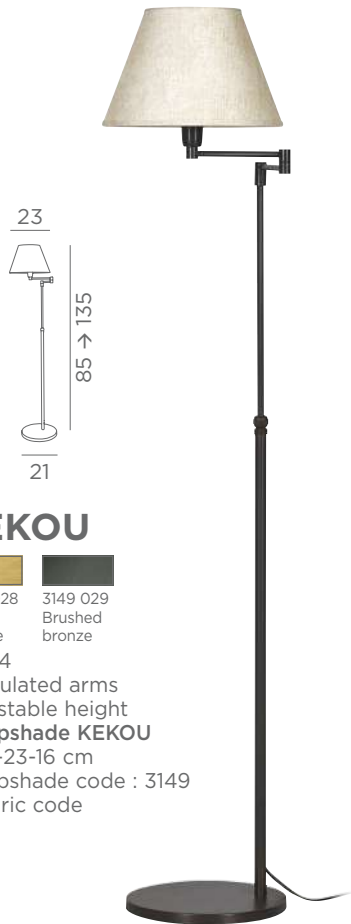

FLOOR LAMPS

WITH LAMPSHADE

FOR LED
BULB

FOOT
SWITCH

KEKOU

3149 028 Light bronze
3149 029 Brushed bronze

1x E14
Articulated arms
Adjustable height
Lampshade KEKOU
Ø 12-23-16 cm
Lampshade code : 3149
+ fabric code