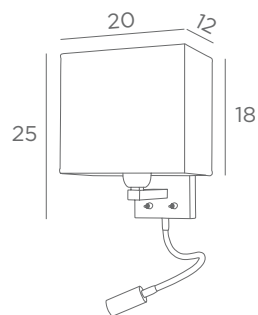

Lampshade TEOS rect
□ 20x12-20x12-18 cm
Lampshade code : 1312
+ fabric code
↳ 18 cm

TEOS

1375 002 Structured black
1375 029 Brushed bronze
1375 032 Brushed chrome

1x E27 + switch
LED 1W - 119lm - 2700°K
+ switch + flex 30 cm + driver 230V

Photo : Teos/32 - lampshade kanak écorce