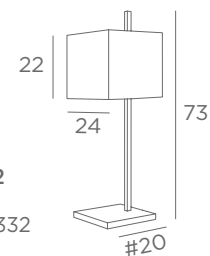

Lampshade FARAS 2
24-24-22 cm
Lampshade code : 2332
+ fabric code

TABLE LAMPS WITH LAMPSHADE

E27

FOR LED
BULBS

SWITCH
ON CABLE

MANDOULIS

2450 028 2450 029
Light Brushed
bronze bronze

2x E27