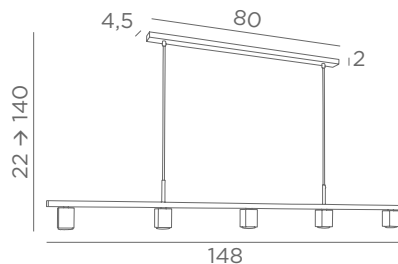

Distance between spotlights : 40 cm

Distance between tubes : 37 cm

Adjustable height

GEMINI 5

	
4645 029	4645 033
Brushed bronze	Brushed nickel

5x GU10

Distance between spotlights : 34 cm

Distance between tubes : 68 cm