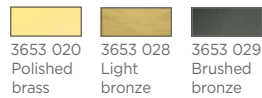

MEDINEH

1x E27
LED bulb included
8W - 700lm - 2700°K
Swing arm
Adjustable height
Foot dimmer