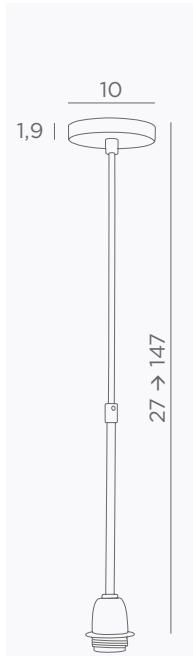

SUSPENSION O TUBES

- 4075 029 Brushed bronze
- 4075 033 Brushed nickel