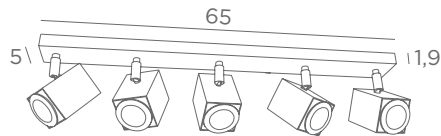

Photo : Callisto 3/01

CEILING SPOTLIGHTS

WITH ADJUSTABLE SPOTLIGHTS

GU10

DIM

FOR
LED BULBS

NO
TRANSFO

MAJORIS 5