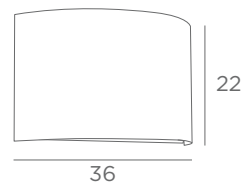

Ø 40x15-40x15-20 cm

Lampshade code : 1552

+ fabric code

WALL LAMPS WITH LAMPSHADE

E27

FOR LED
BULB

STÉPHANE DAVIDTS

ABOUSIR